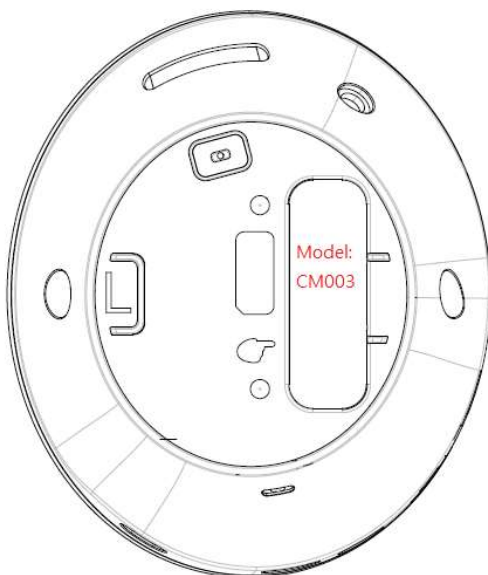

Model Name: CM003

Ear cup_Front_L

Ear cup_Front_R

— Tooling Marking

Ear cup_Rear_L

Ear cup_Rear_R

— Tooling Marking