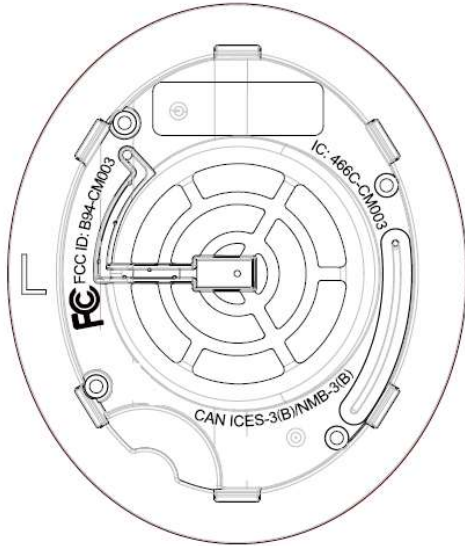

Model Name: CM003

Ear cup_Front_L

Ear cup_Front_R

— Tooling Marking

Ear cup_Rear_L

Ear cup_Rear_R

— Tooling Marking