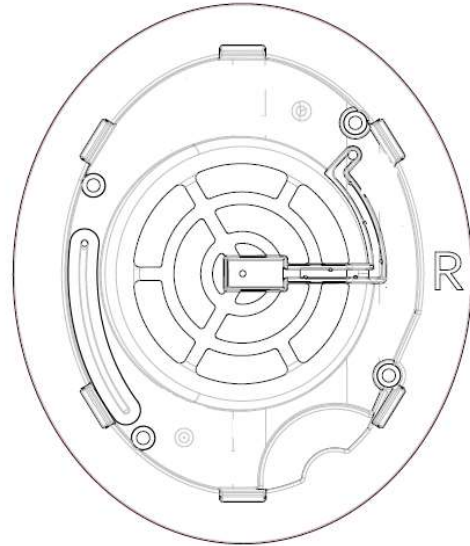

Model Name: CM003

Ear cup_Front_L

Ear cup_Front_R

— Tooling Marking

Ear cup_Rear_L

Ear cup_Rear_R

— Tooling Marking