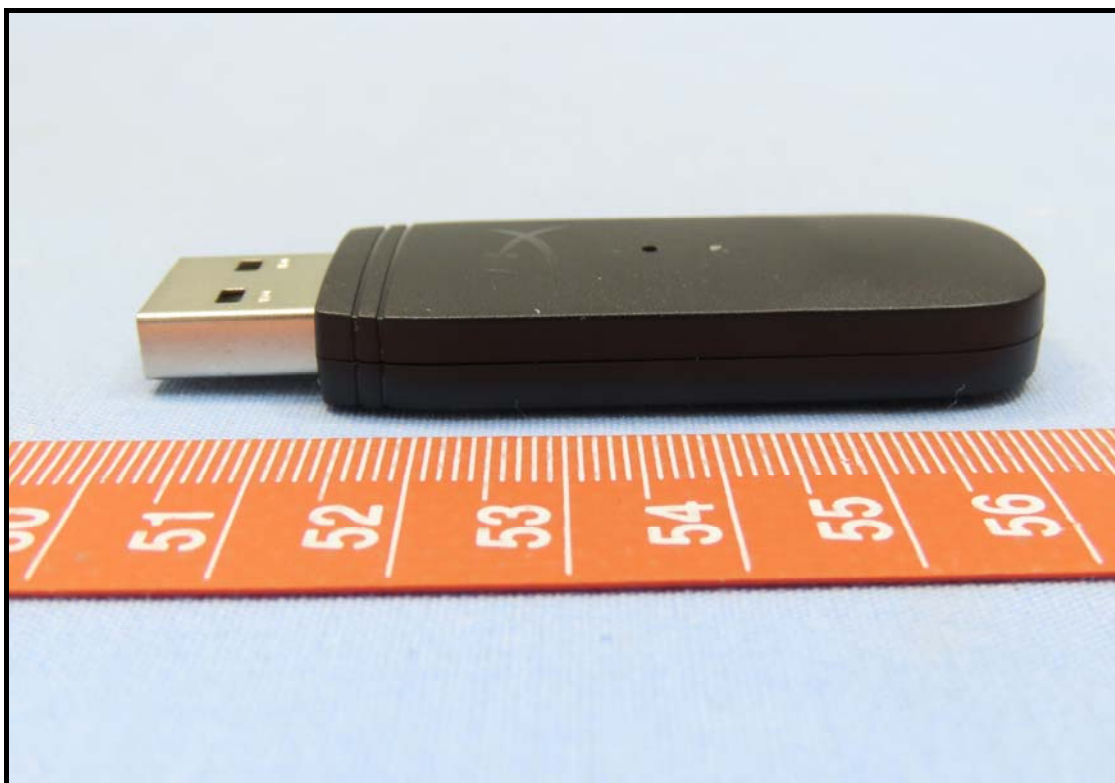

**BUREAU
VERITAS**

CONSTRUCTION PHOTOS OF EUT

Brand: HYPERX, Model: CL005WA

BUREAU
VERITAS

BUREAU
VERITAS

Note: Cloud II Core
Wireless+EML
FW: V1.0.0.2
Stage: Pre-DVT
No: 008

BUREAU
VERITAS