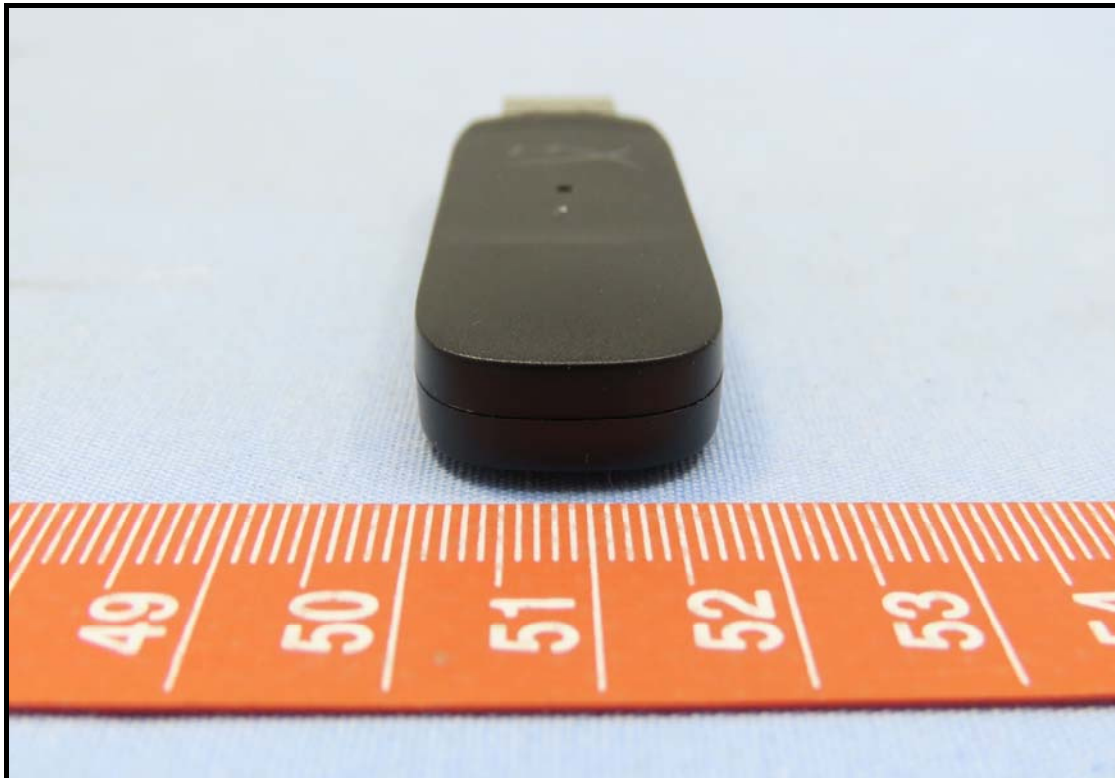

**BUREAU
VERITAS**

CONSTRUCTION PHOTOS OF EUT

Brand: HYPERX, Model: CL005WA

BUREAU
VERITAS

BUREAU
VERITAS

Note: Cloud II Core
Wireless+EML
FW: V1.0.0.2
Stage: Pre-DVT
No: 008

BUREAU
VERITAS