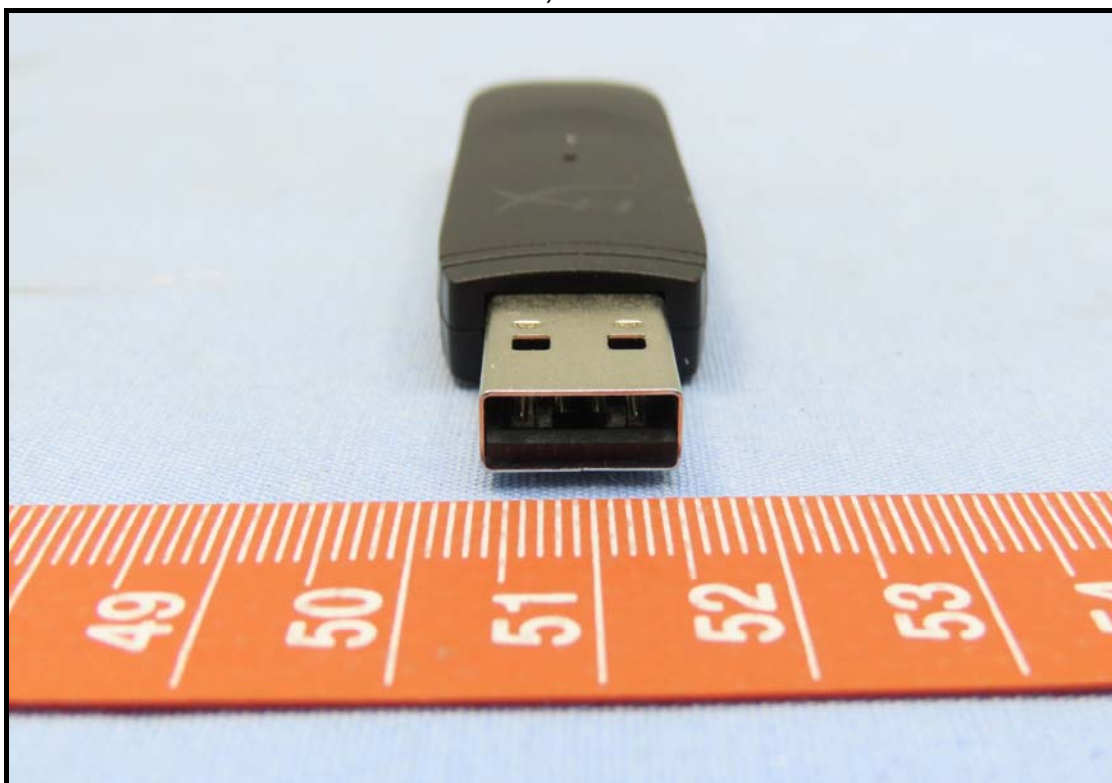

**BUREAU
VERITAS**

CONSTRUCTION PHOTOS OF EUT

Brand: HYPERX, Model: CL005WA

BUREAU
VERITAS

BUREAU
VERITAS

Note: Cloud II Core
Wireless+EML
FW: V1.0.0.2
Stage: Pre-DVT
No: 008

BUREAU
VERITAS