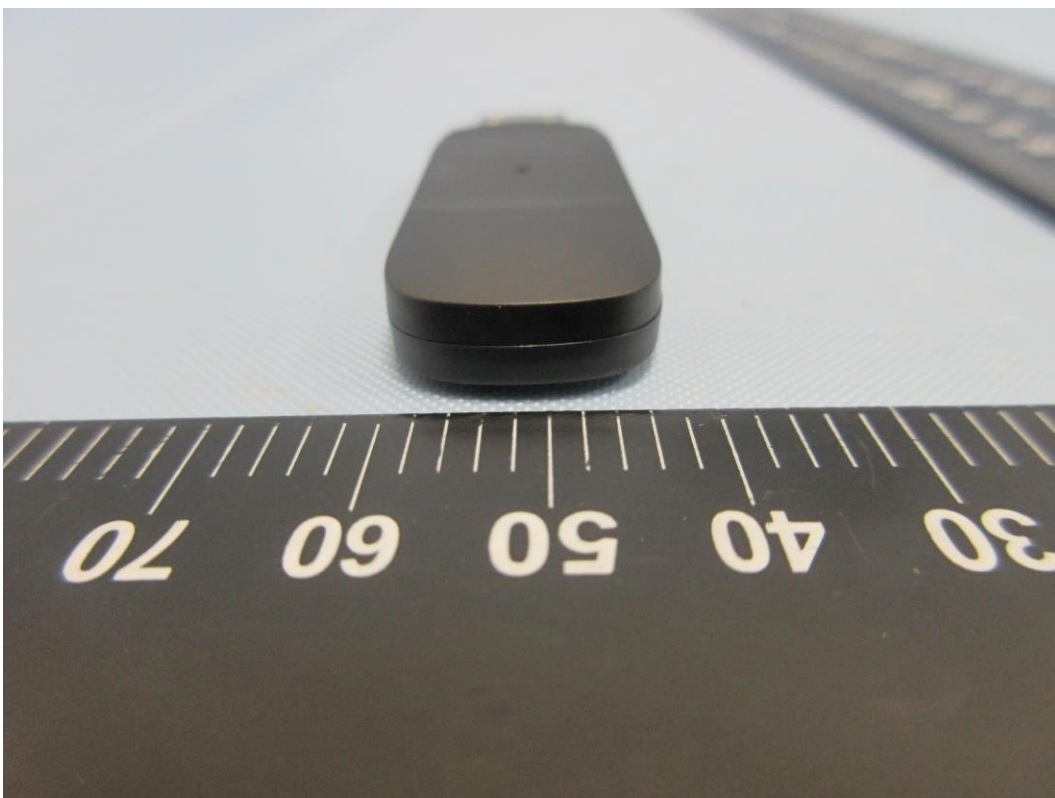

Product: HyperX Cloud Core Wireless adapter

Type Identification: CL004WA

Product: HyperX Cloud Core Wireless adapter

Type Identification: CL004WA

Product: HyperX Cloud Core Wireless adapter

Type Identification: CL004WA