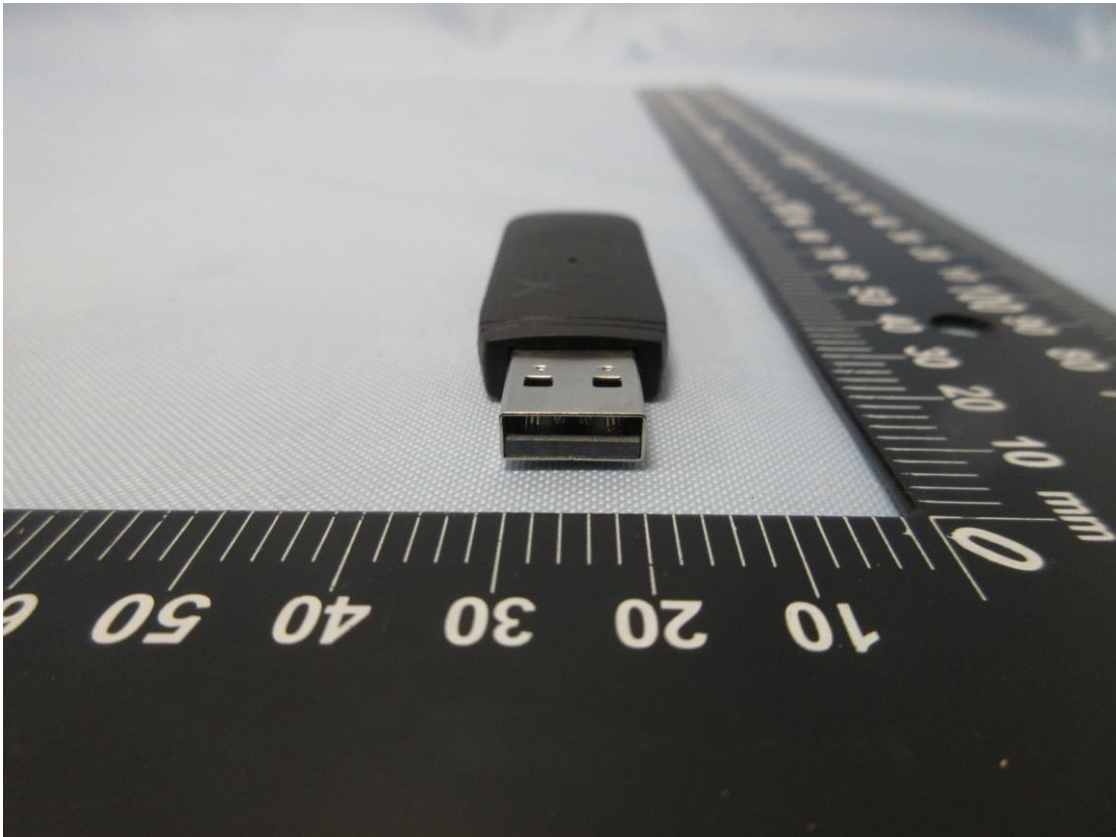

Product: HyperX Cloud II Wireless Adapter
Type Identification: CL002WA

Product: HyperX Cloud II Wireless Adapter
Type Identification: CL002WA

Product: HyperX Cloud II Wireless Adapter
Type Identification: CL002WA