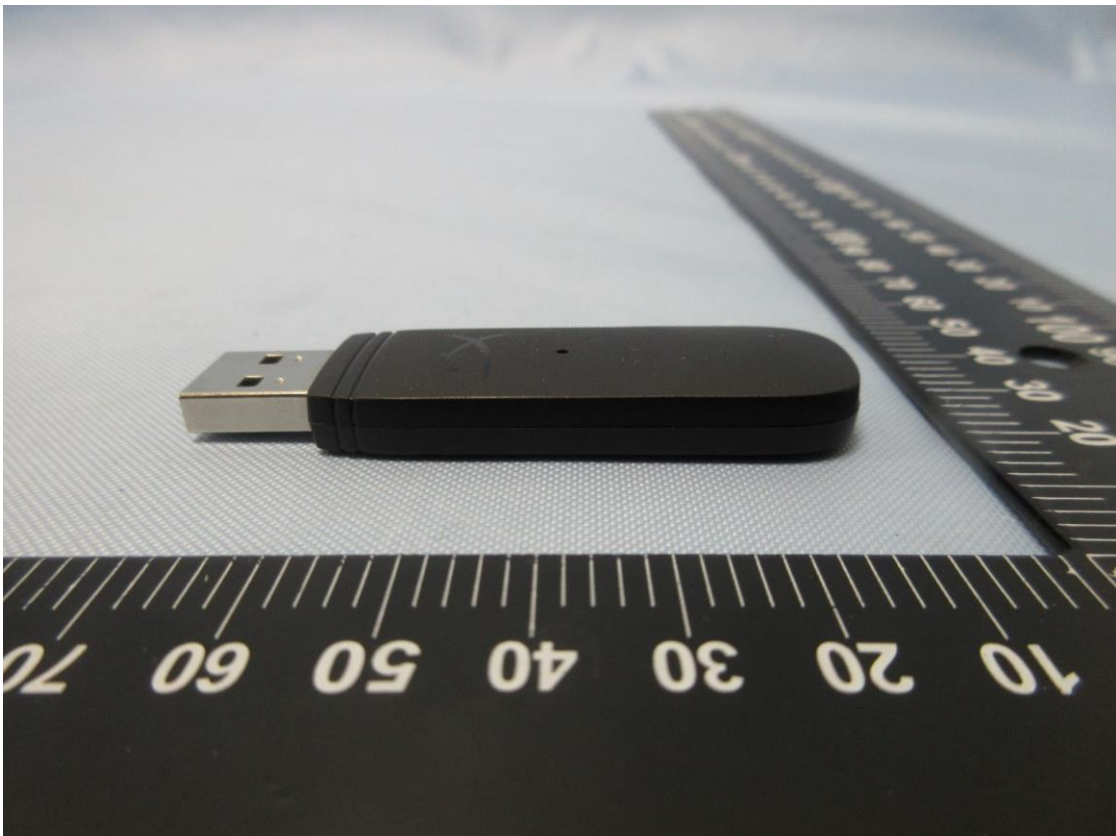

Product: HyperX Cloud II Wireless Adapter
Type Identification: CL002WA

Product: HyperX Cloud II Wireless Adapter
Type Identification: CL002WA

Product: HyperX Cloud II Wireless Adapter
Type Identification: CL002WA