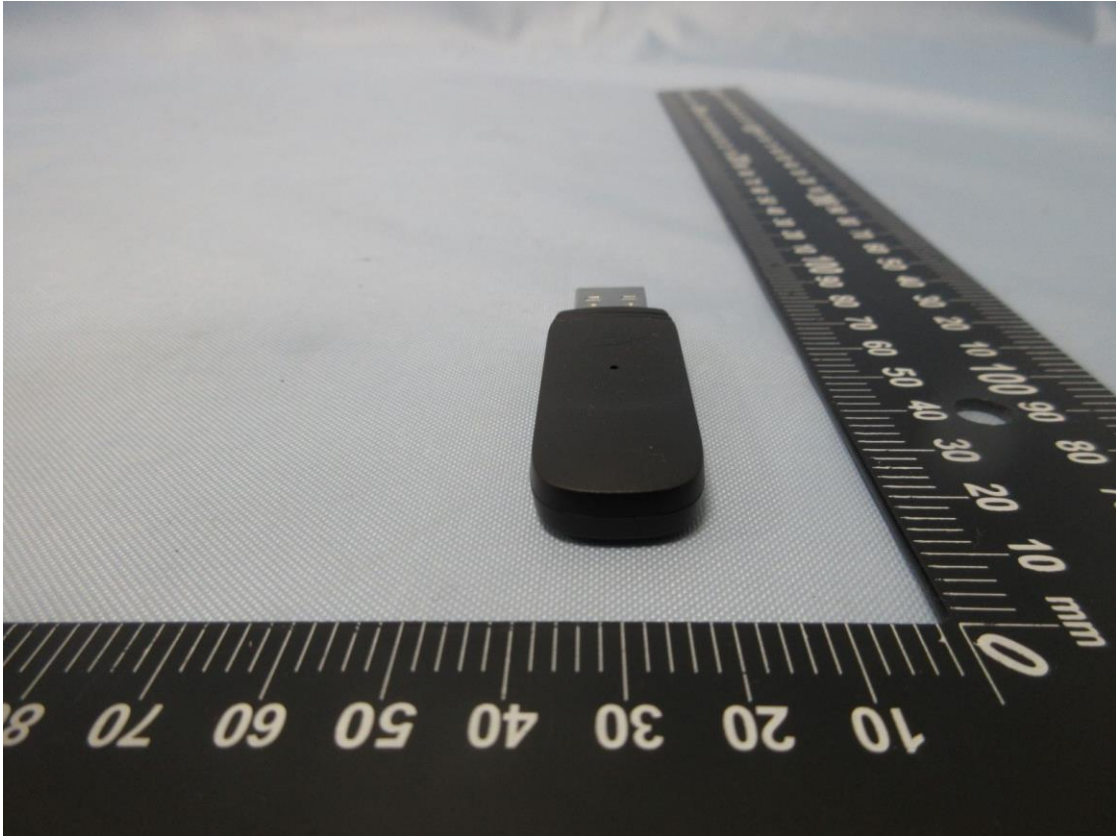

Product: HyperX Cloud II Wireless Adapter
Type Identification: CL002WA

Product: HyperX Cloud II Wireless Adapter
Type Identification: CL002WA

Product: HyperX Cloud II Wireless Adapter
Type Identification: CL002WA