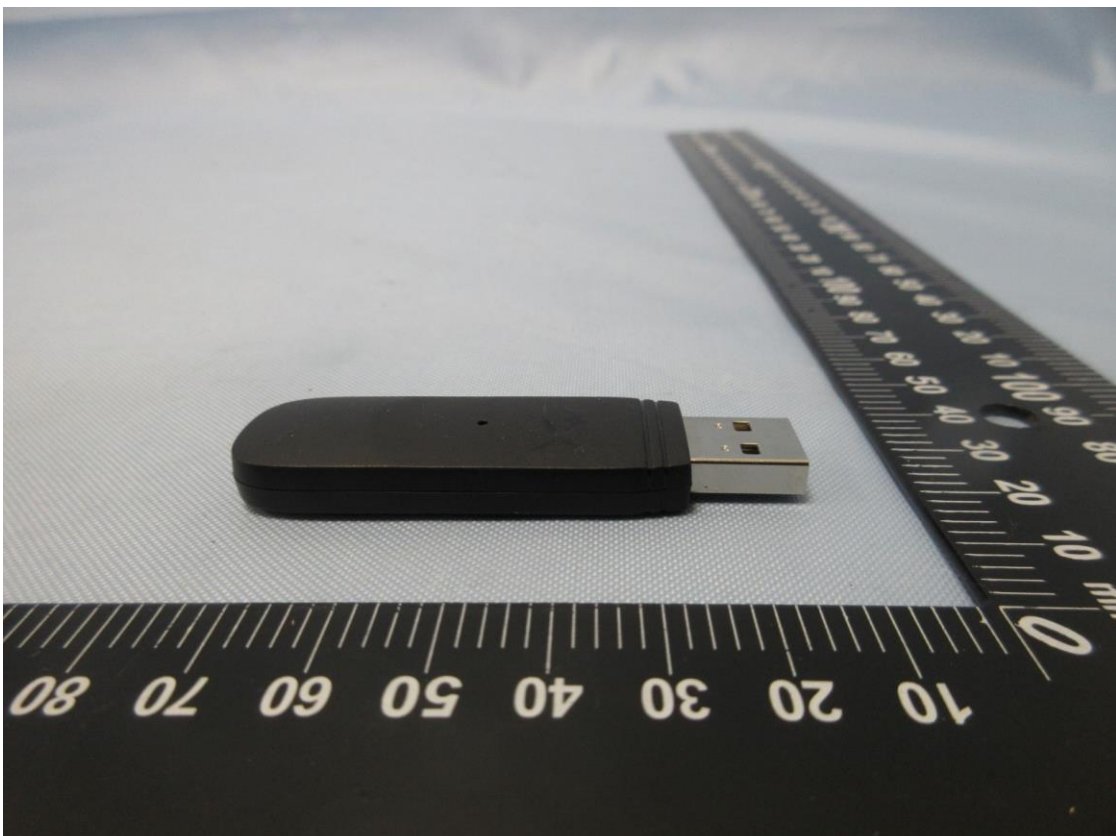

Product: HyperX Cloud II Wireless Adapter
Type Identification: CL002WA

Product: HyperX Cloud II Wireless Adapter
Type Identification: CL002WA

Product: HyperX Cloud II Wireless Adapter
Type Identification: CL002WA