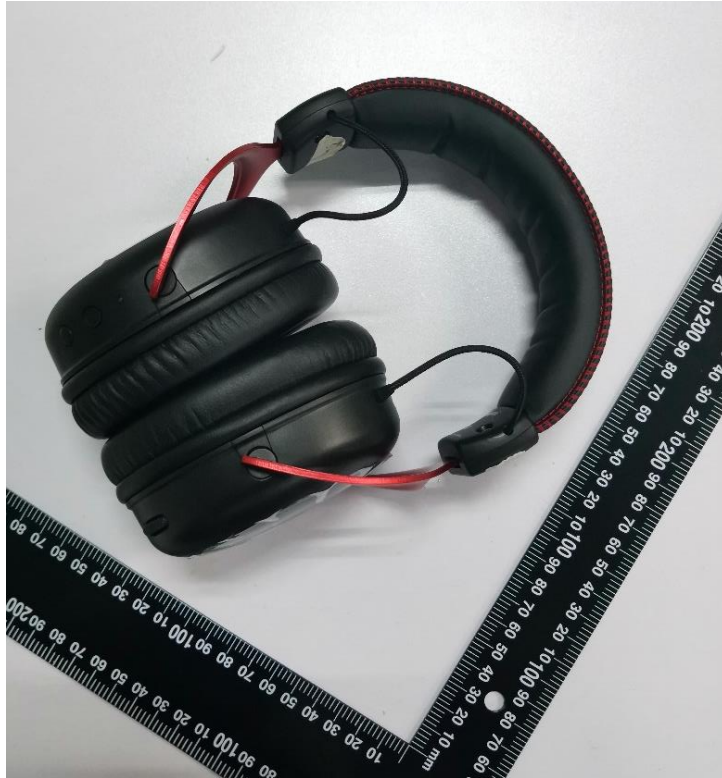

Product: HyperX Cloud II Wireless Headset  
Type Identification: CL002

Product: HyperX Cloud II Wireless Headset  
Type Identification: CL002