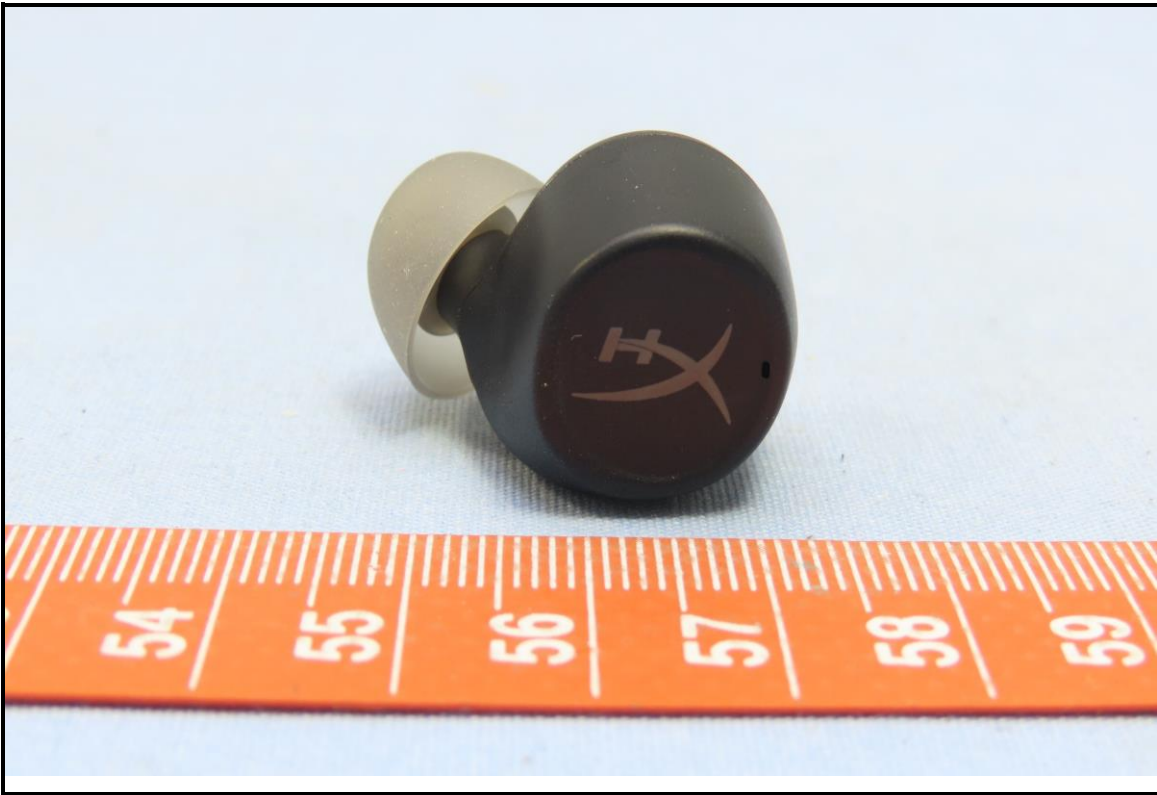

## CONSTRUCTION PHOTOS OF EUT

Brand: HYPERX / Model: CEB005

Right Earbud (Blue)

BUREAU  
VERITAS

BUREAU  
VERITAS

Left Earbud (Blue)

**BUREAU**  
**VERITAS**

**BUREAU**  
**VERITAS**

Charging Case (Blue)  
(Brand: HYPERX / Model: T910000116850)

BUREAU  
VERITAS

**BUREAU  
VERITAS**

**BUREAU**  
**VERITAS**

**BUREAU  
VERITAS**

Right Earbud (Black)

**BUREAU**  
**VERITAS**

BUREAU  
VERITAS

Left Earbud (Black)

BUREAU  
VERITAS

**Charging Case (Black)**  
(Brand: HYPERX / Model: T910000116770)

**BUREAU  
VERITAS**

Right Earbud (Tan)

**BUREAU**  
**VERITAS**

**BUREAU  
VERITAS**

Left Earbud (Tan)