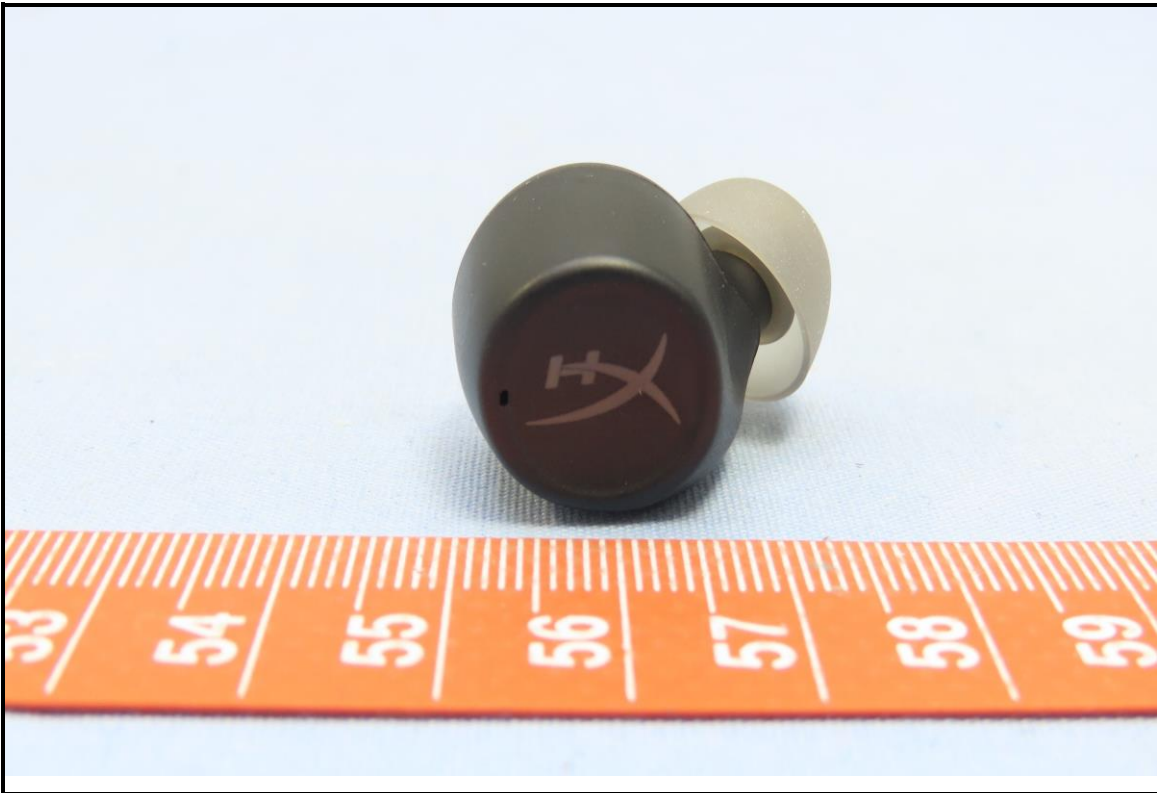

## CONSTRUCTION PHOTOS OF EUT

Brand: HYPERX / Model: CEB005

Right Earbud (Blue)

BUREAU  
VERITAS

BUREAU  
VERITAS

Left Earbud (Blue)

**BUREAU**  
**VERITAS**

**BUREAU**  
**VERITAS**

Charging Case (Blue)  
(Brand: HYPERX / Model: T910000116850)

BUREAU  
VERITAS

**BUREAU  
VERITAS**

**BUREAU**  
**VERITAS**

**BUREAU  
VERITAS**

Right Earbud (Black)

**BUREAU**  
**VERITAS**

BUREAU  
VERITAS

Left Earbud (Black)

BUREAU  
VERITAS

**Charging Case (Black)**  
(Brand: HYPERX / Model: T910000116770)

**BUREAU  
VERITAS**

Right Earbud (Tan)

**BUREAU**  
**VERITAS**

**BUREAU  
VERITAS**

Left Earbud (Tan)