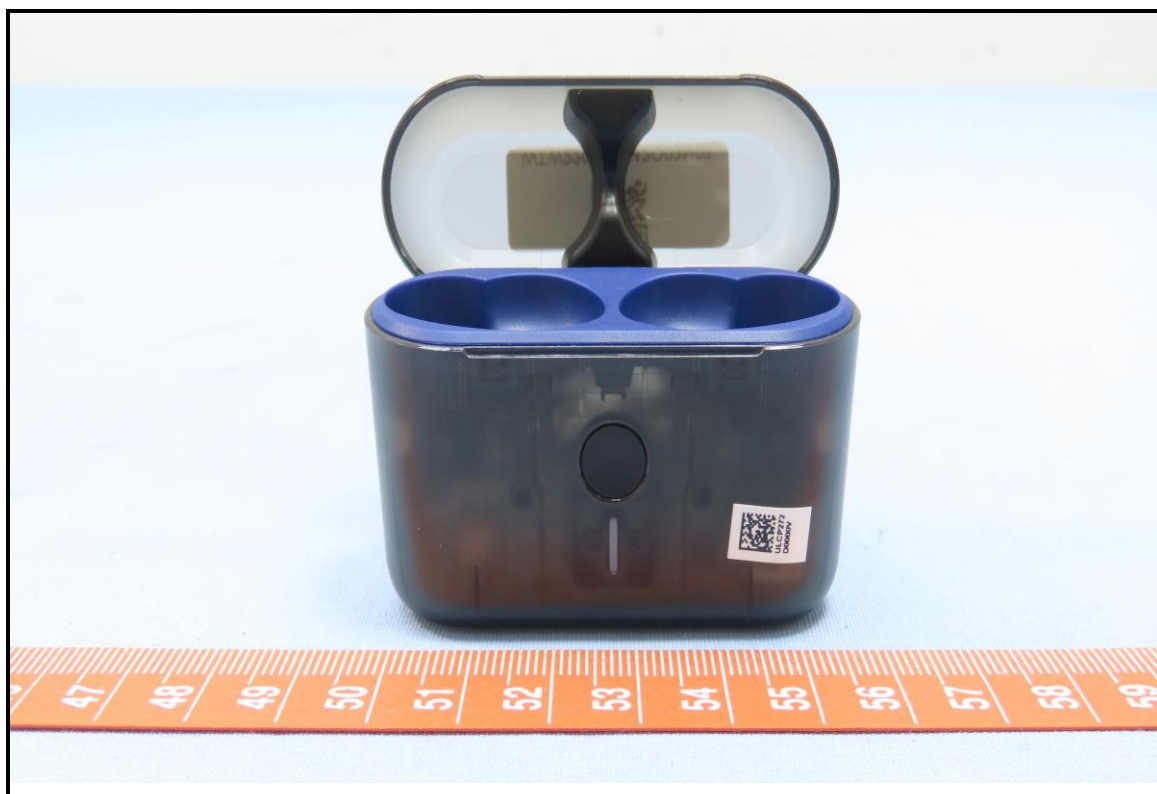

## CONSTRUCTION PHOTOS OF EUT

Brand: HYPERX / Model: CEB005

Right Earbud (Blue)

BUREAU  
VERITAS

BUREAU  
VERITAS

Left Earbud (Blue)

**BUREAU**  
**VERITAS**

**BUREAU**  
**VERITAS**

Charging Case (Blue)  
(Brand: HYPERX / Model: T910000116850)

BUREAU  
VERITAS

**BUREAU  
VERITAS**

**BUREAU**  
**VERITAS**

**BUREAU  
VERITAS**

Right Earbud (Black)

**BUREAU**  
**VERITAS**

BUREAU  
VERITAS

Left Earbud (Black)

BUREAU  
VERITAS

**Charging Case (Black)**  
(Brand: HYPERX / Model: T910000116770)

**BUREAU  
VERITAS**

Right Earbud (Tan)

**BUREAU**  
**VERITAS**

**BUREAU  
VERITAS**

Left Earbud (Tan)