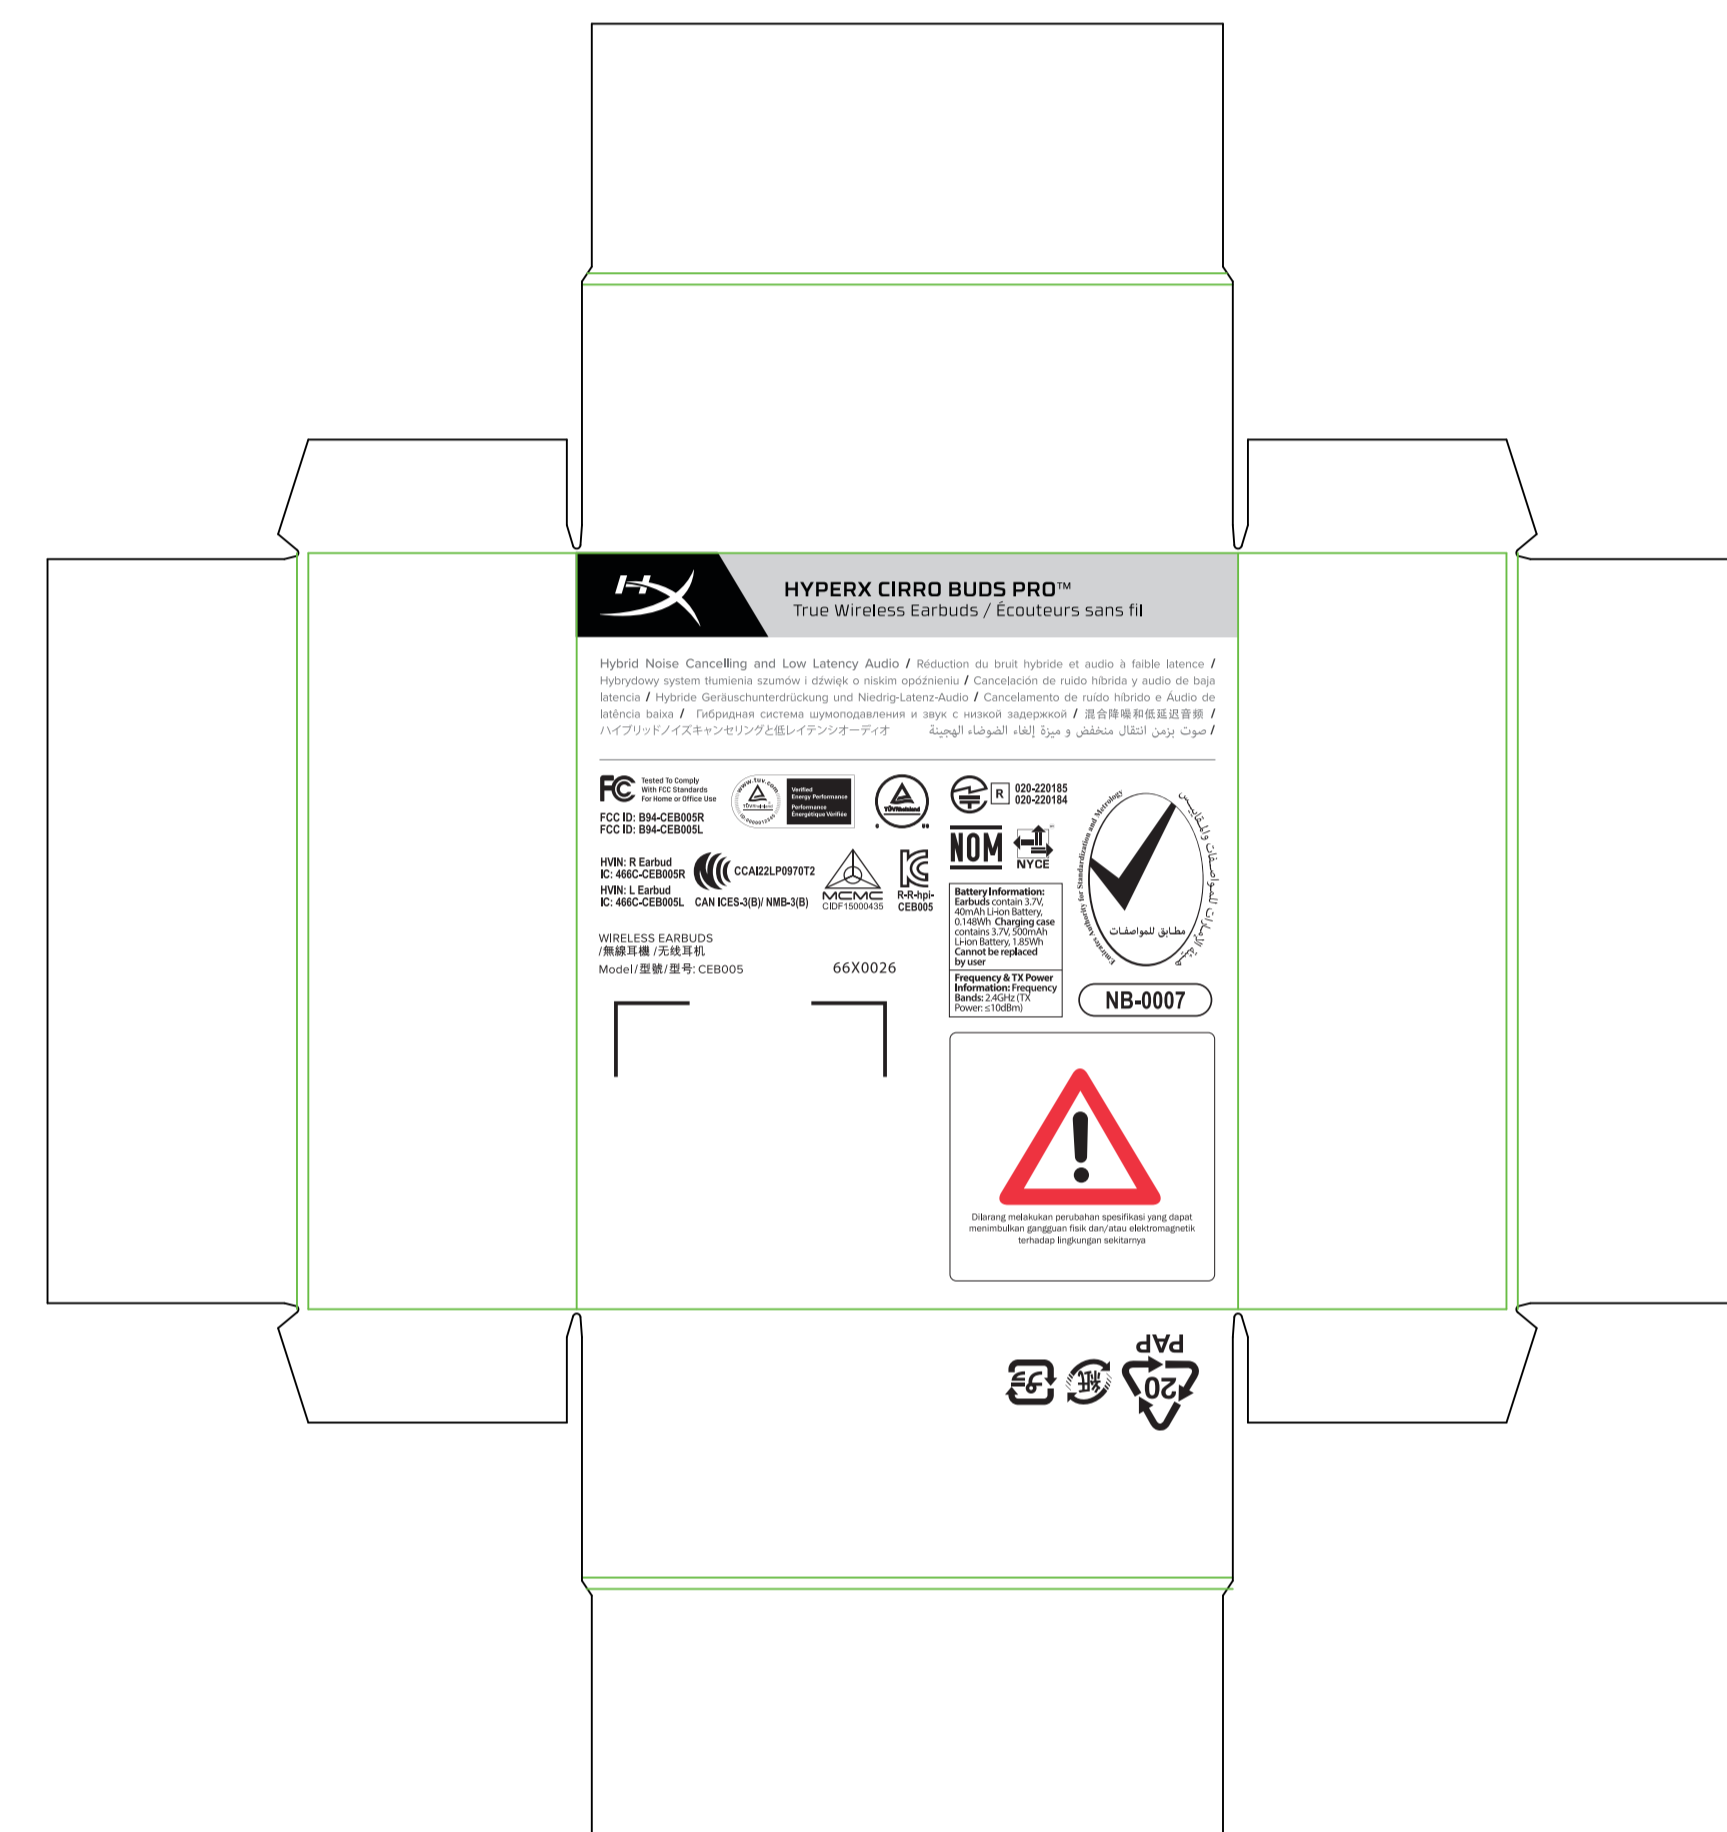

Notes:

Item: MIDDY Giftbox Die-Line

Revision: Rev 01

Die-Cut Dimension: 105 x 92 x 38 mm

Material/ Color/Finish: refer to PKG CMF

TOP LID OUTER WRAP

BOTTOM CASE OUTER WRAP

HANGER COVER