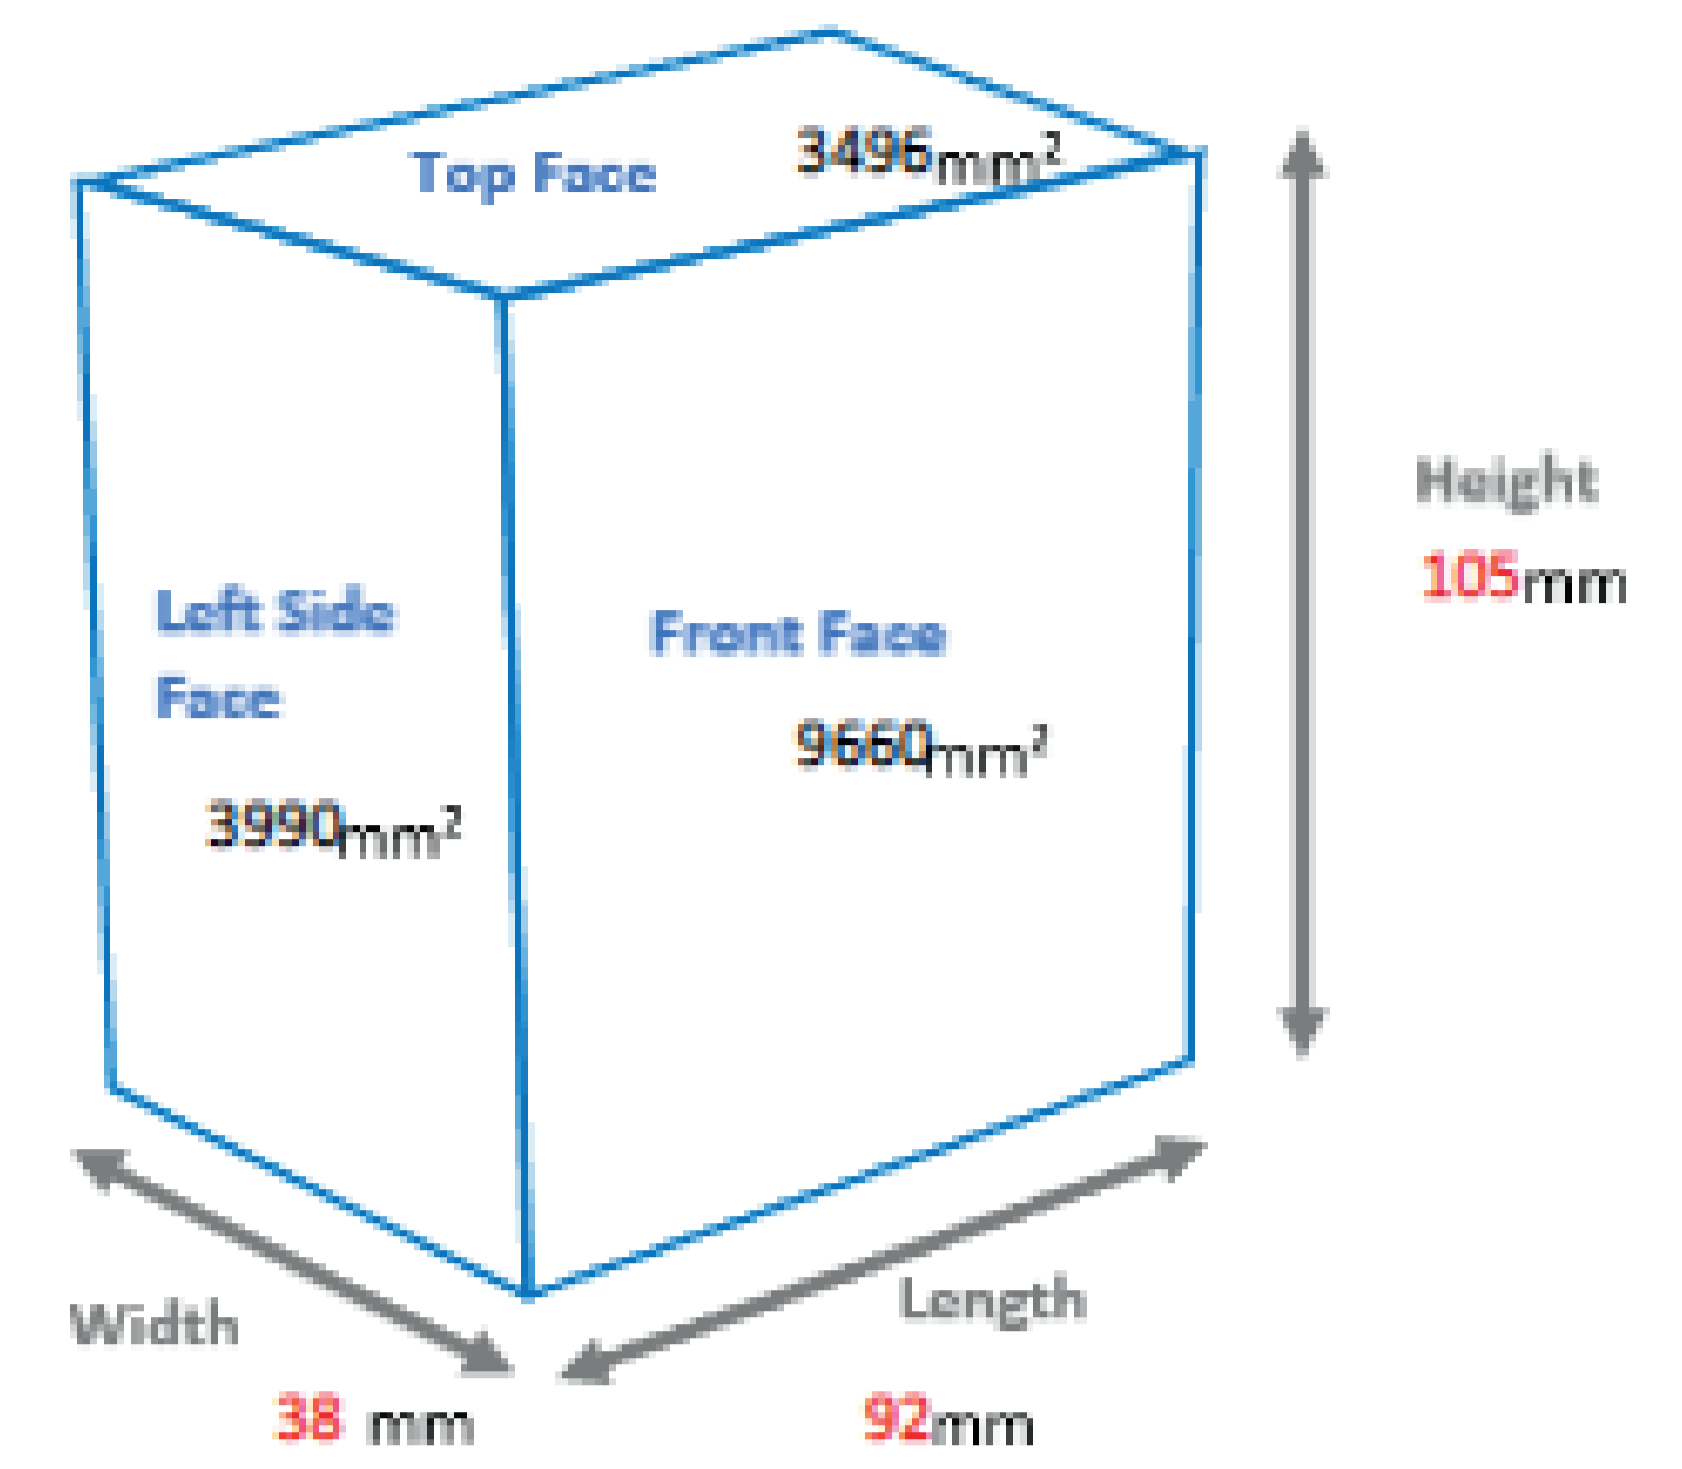

Notes:

Item: MIDDY Giftbox Die-Line

Revision: Rev 01

Die-Cut Dimension: 105 x 92 x 38 mm

Material/ Color/Finish: refer to PKG CMF

TOP LID OUTER WRAP

BOTTOM CASE OUTER WRAP

HANGER COVER