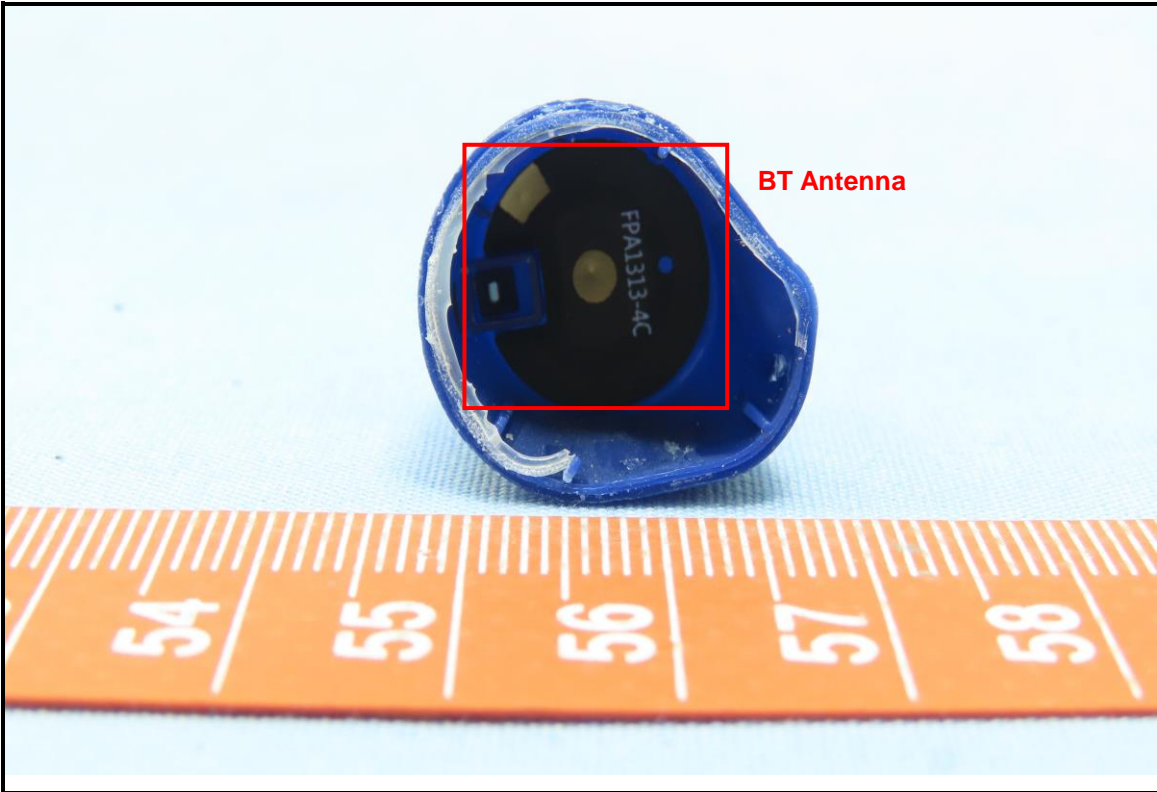

CONSTRUCTION PHOTOS OF EUT

Right Earbud

Left Earbud

Charging Case
(Brand: HYPERX / Model: T910000116850)