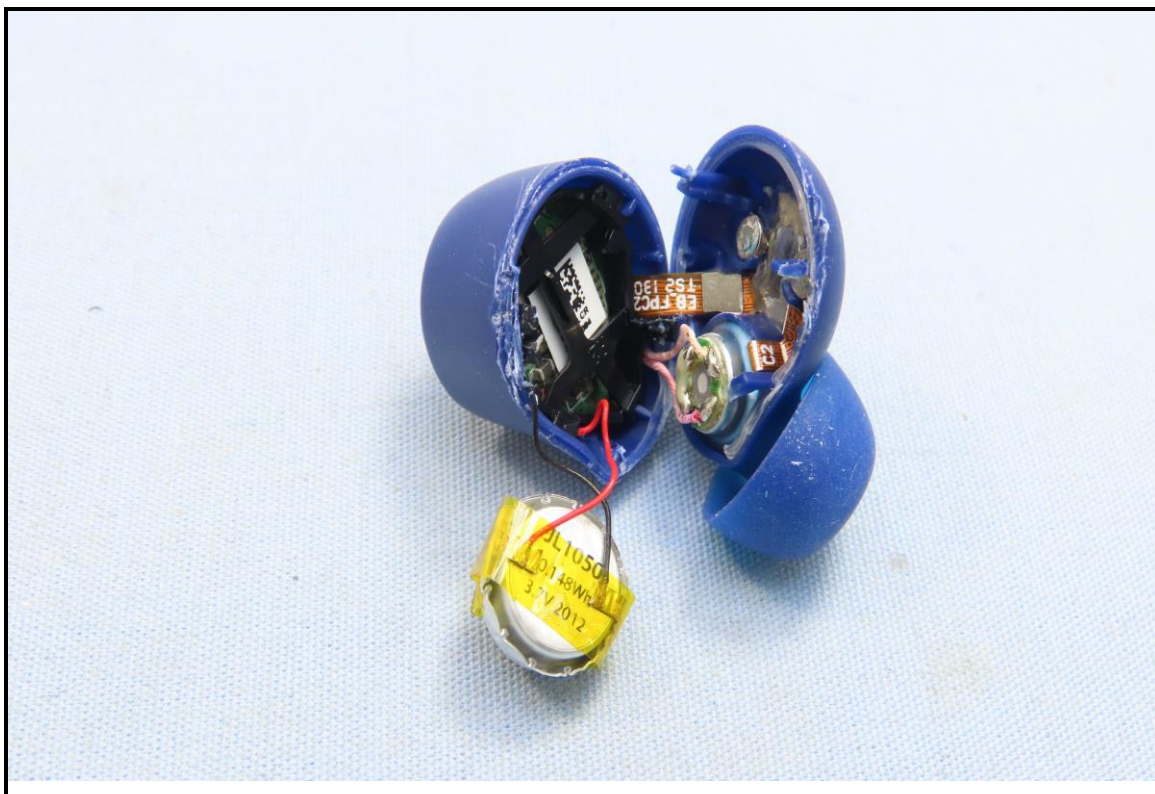

CONSTRUCTION PHOTOS OF EUT

Right Earbud

Left Earbud

Charging Case
(Brand: HYPERX / Model: T910000116850)