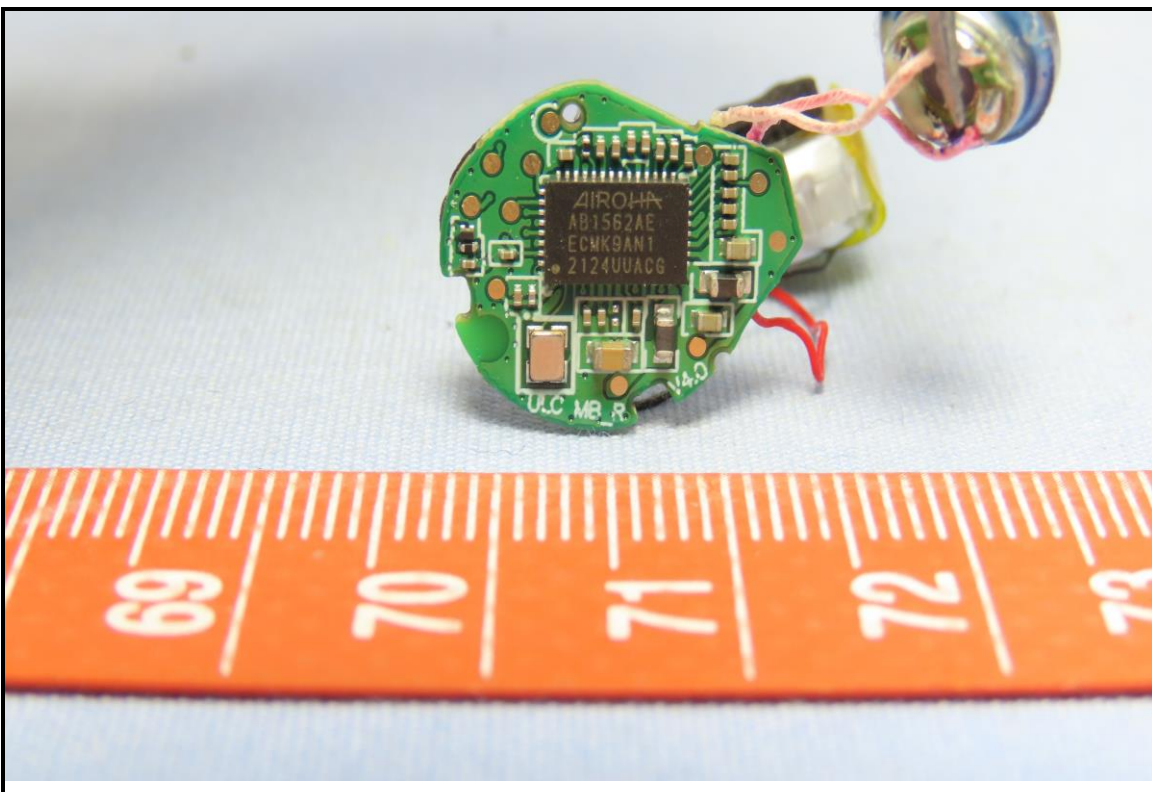

CONSTRUCTION PHOTOS OF EUT

Right Earbud

Left Earbud

Charging Case
(Brand: HYPERX / Model: T910000116850)