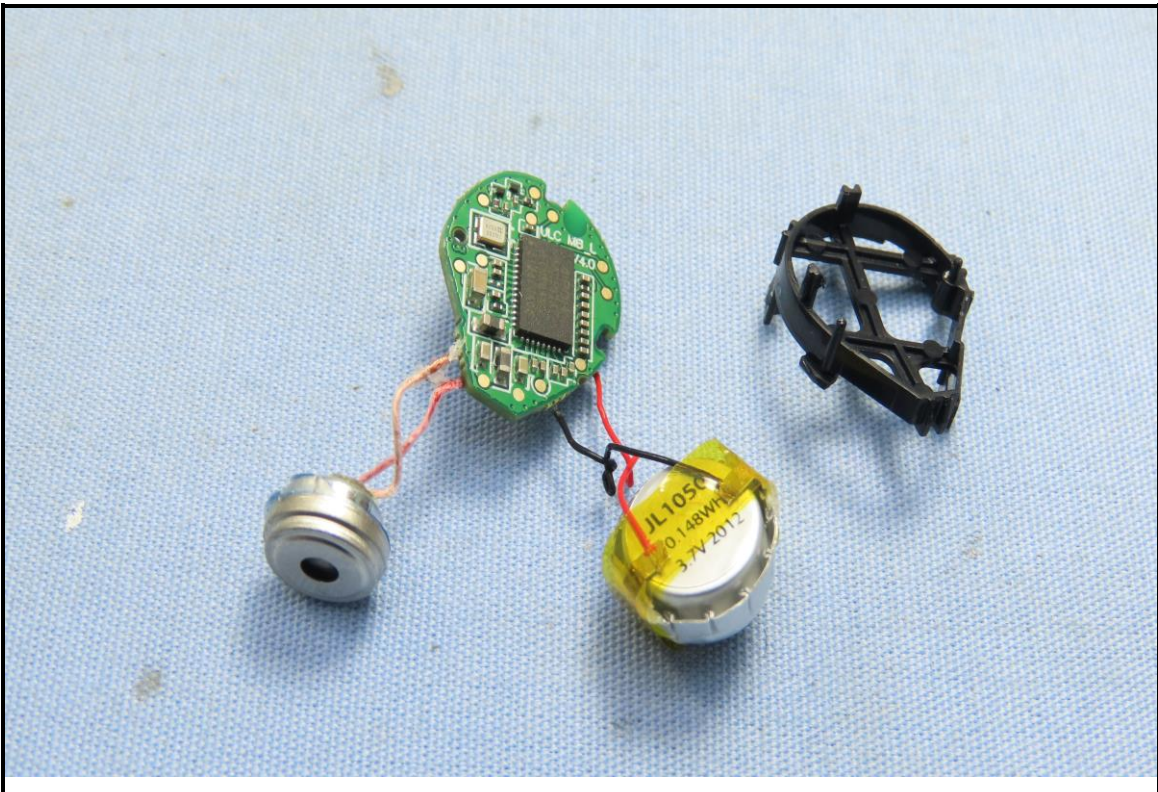

CONSTRUCTION PHOTOS OF EUT

Right Earbud

Left Earbud

Charging Case
(Brand: HYPERX / Model: T910000116850)