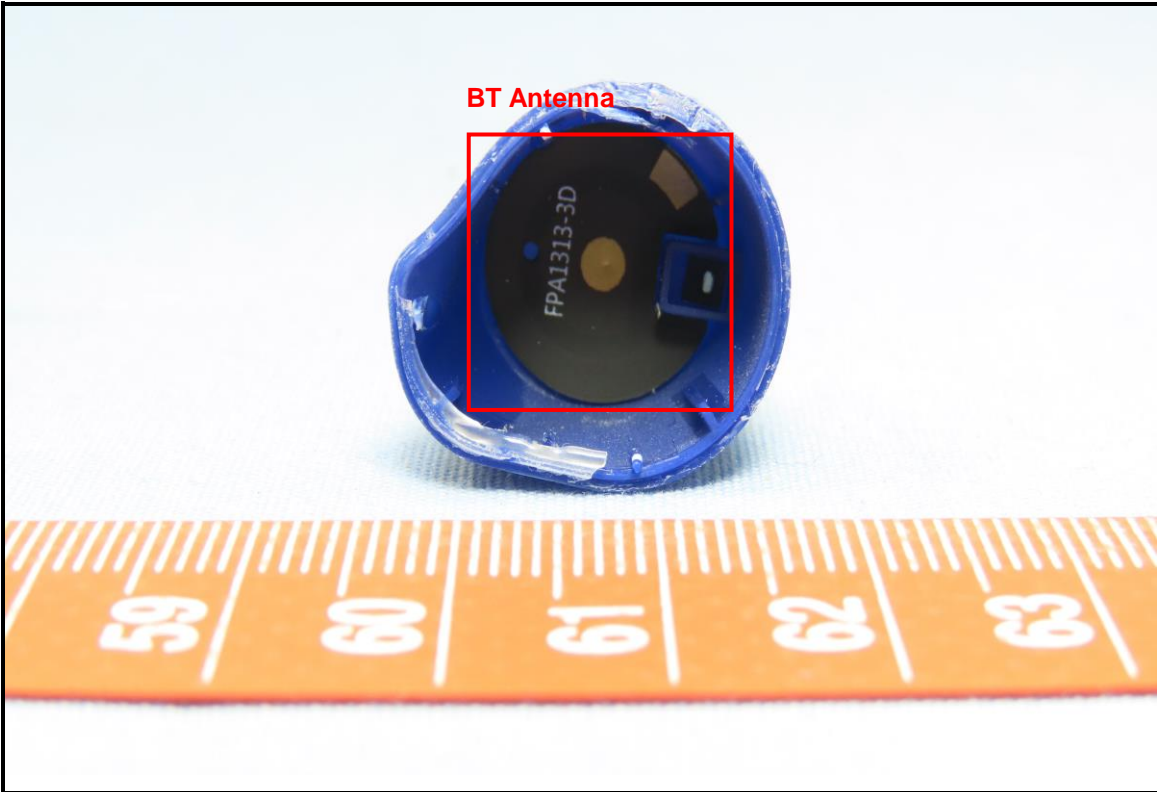

CONSTRUCTION PHOTOS OF EUT

Right Earbud

Left Earbud

Charging Case
(Brand: HYPERX / Model: T910000116850)