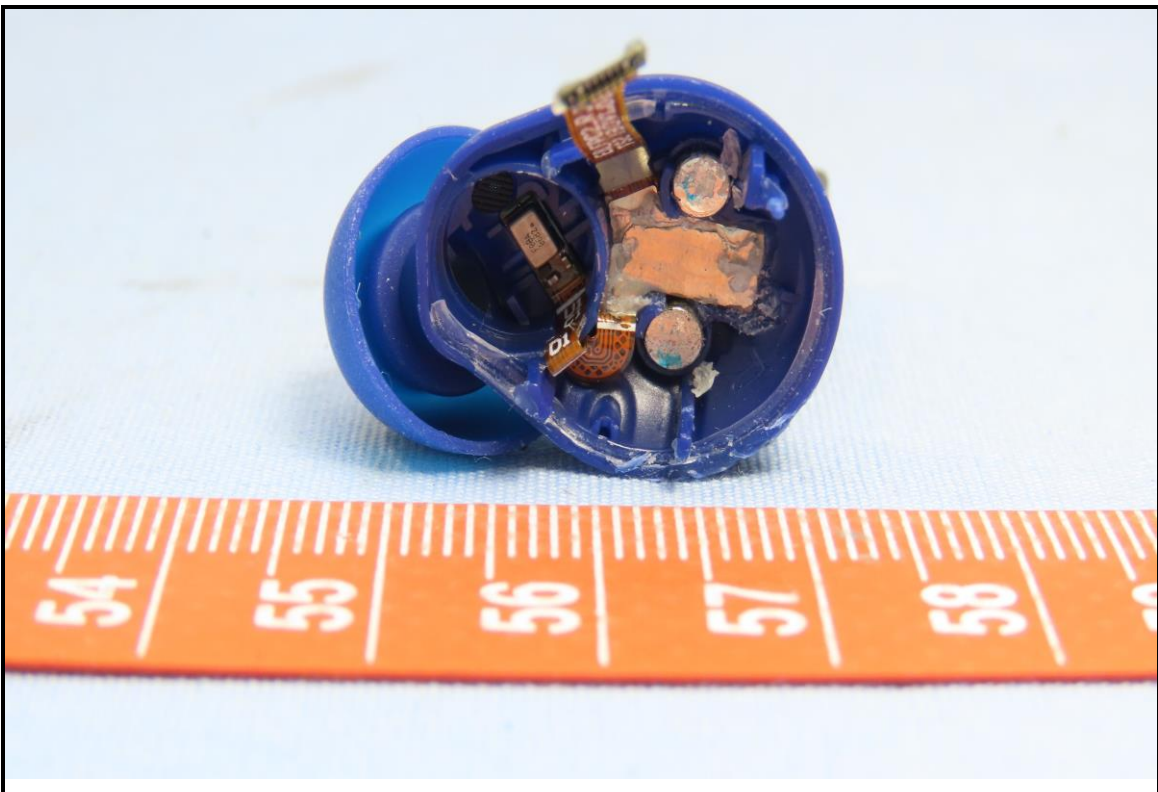

CONSTRUCTION PHOTOS OF EUT

Right Earbud

Left Earbud

Charging Case
(Brand: HYPERX / Model: T910000116850)