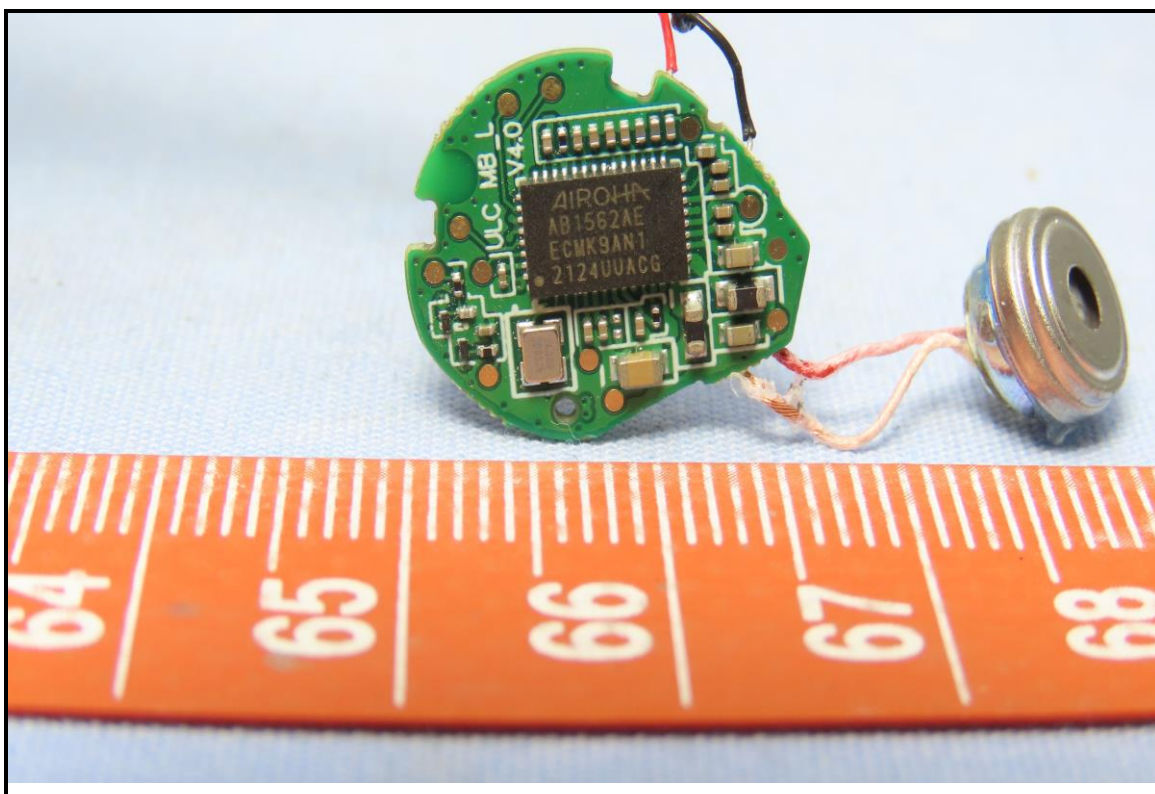

CONSTRUCTION PHOTOS OF EUT

Right Earbud

Left Earbud

Charging Case
(Brand: HYPERX / Model: T910000116850)