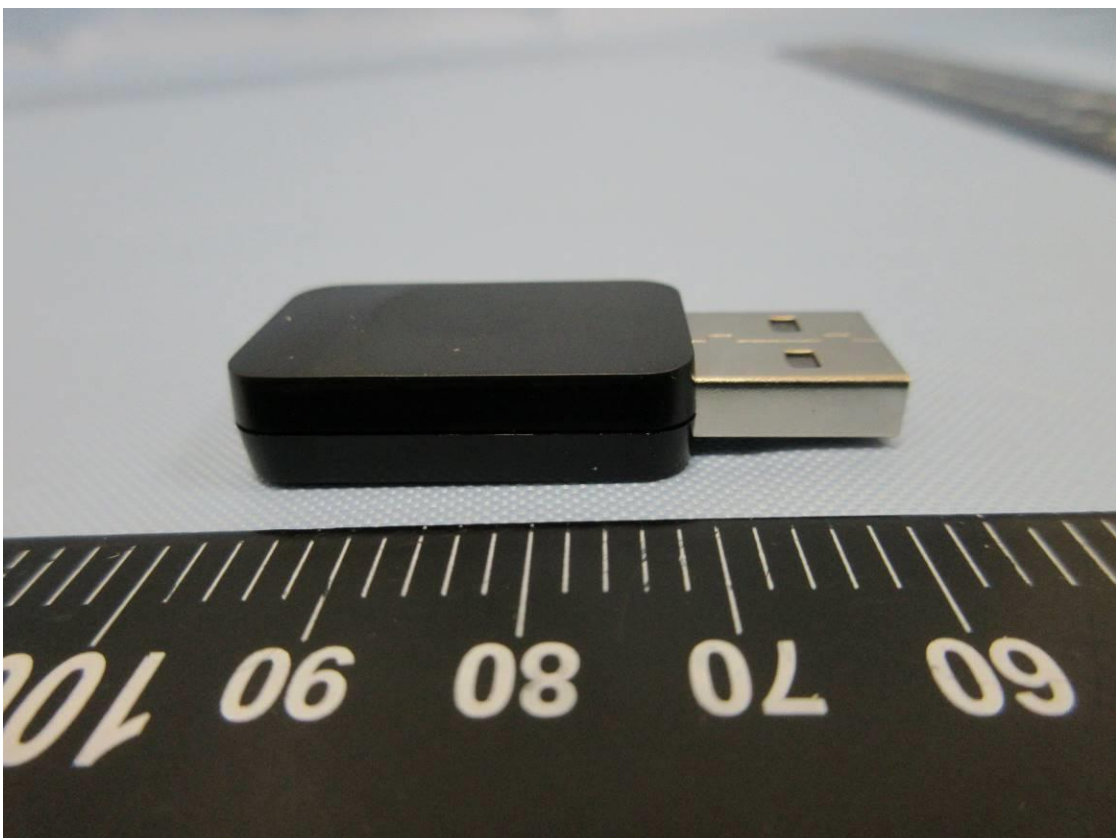

Product: HyperX Cloud Alpha Wireless Adapter

Type Identification: CA002WA

Product: HyperX Cloud Alpha Wireless Adapter

Type Identification: CA002WA

Product: HyperX Cloud Alpha Wireless Adapter

Type Identification: CA002WA