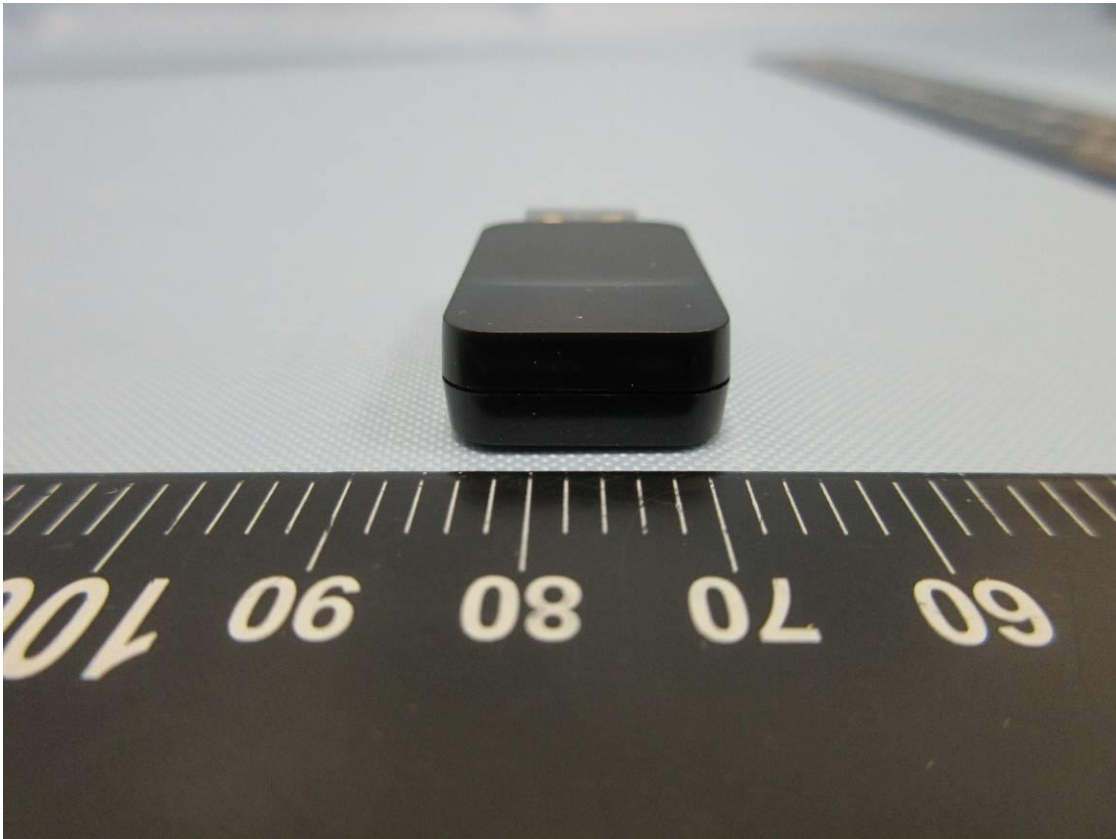

Product: HyperX Cloud Alpha Wireless Adapter

Type Identification: CA002WA

Product: HyperX Cloud Alpha Wireless Adapter

Type Identification: CA002WA

Product: HyperX Cloud Alpha Wireless Adapter

Type Identification: CA002WA