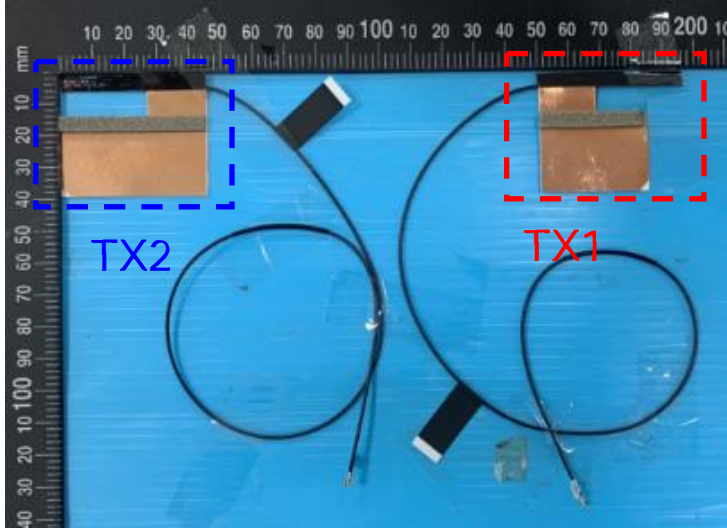

**Include front view photo of all 2 antennas here.**

Antenna Manufacturer: INPAQ Technology Corporation  
Antenna Part Number: 025.901SM.0031(WA-P-LE-02-004) (Tx1), 025.901SM.0021 (WA-P-LE-02-003) (Tx2 or Rx2)

**Include back view photo of all 2 antennas here.**

Antenna Manufacturer: INPAQ Technology Corporation  
Antenna Part Number: 025.901SM.0031(WA-P-LE-02-004) (Tx1), 025.901SM.0021 (WA-P-LE-02-003) (Tx2 or Rx2)