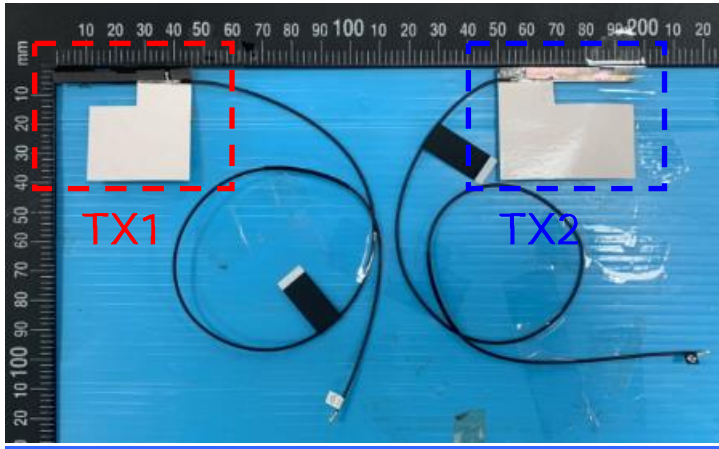

Include back view photo of all 2 antennas here.

Antenna Manufacturer: INPAQ Technology Corporation
Antenna Part Number: 025.901SM.0031(WA-P-LE-02-004) (Tx1), 025.901SM.0021 (WA-P-LE-02-003) (Tx2 or Rx2)