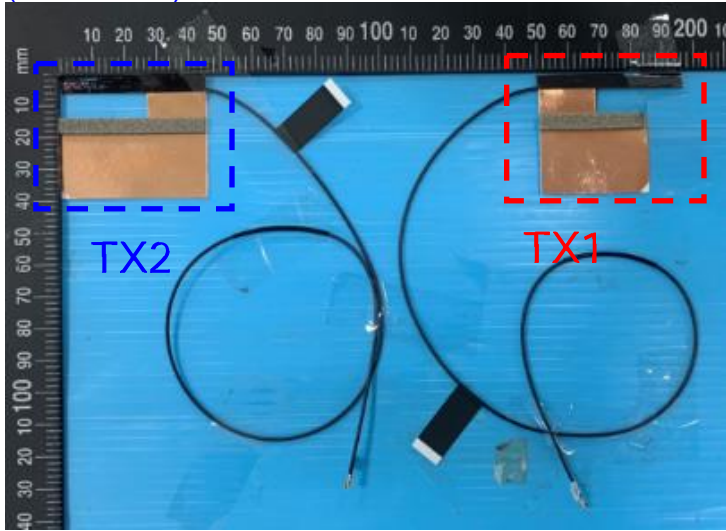

Include front view photo of all 3 antennas here.

Antenna Manufacturer: WNC

Antenna Part Number: 81EABD15.G25 (Tx1), 81EABD15.G24 (Tx2 or Rx2)

Include back view photo of all 3 antennas here.

Antenna Manufacturer: WNC

Antenna Part Number: 81EABD15.G25 (Main), 81EABD15.G24 (Aux)

**Include front view photo of all 2 antennas here.**

Antenna Manufacturer: INPAQ Technology Corporation  
Antenna Part Number: 025.901SM.0031(WA-P-LE-02-004) (Tx1), 025.901SM.0021 (WA-P-LE-02-003) (Tx2 or Rx2)