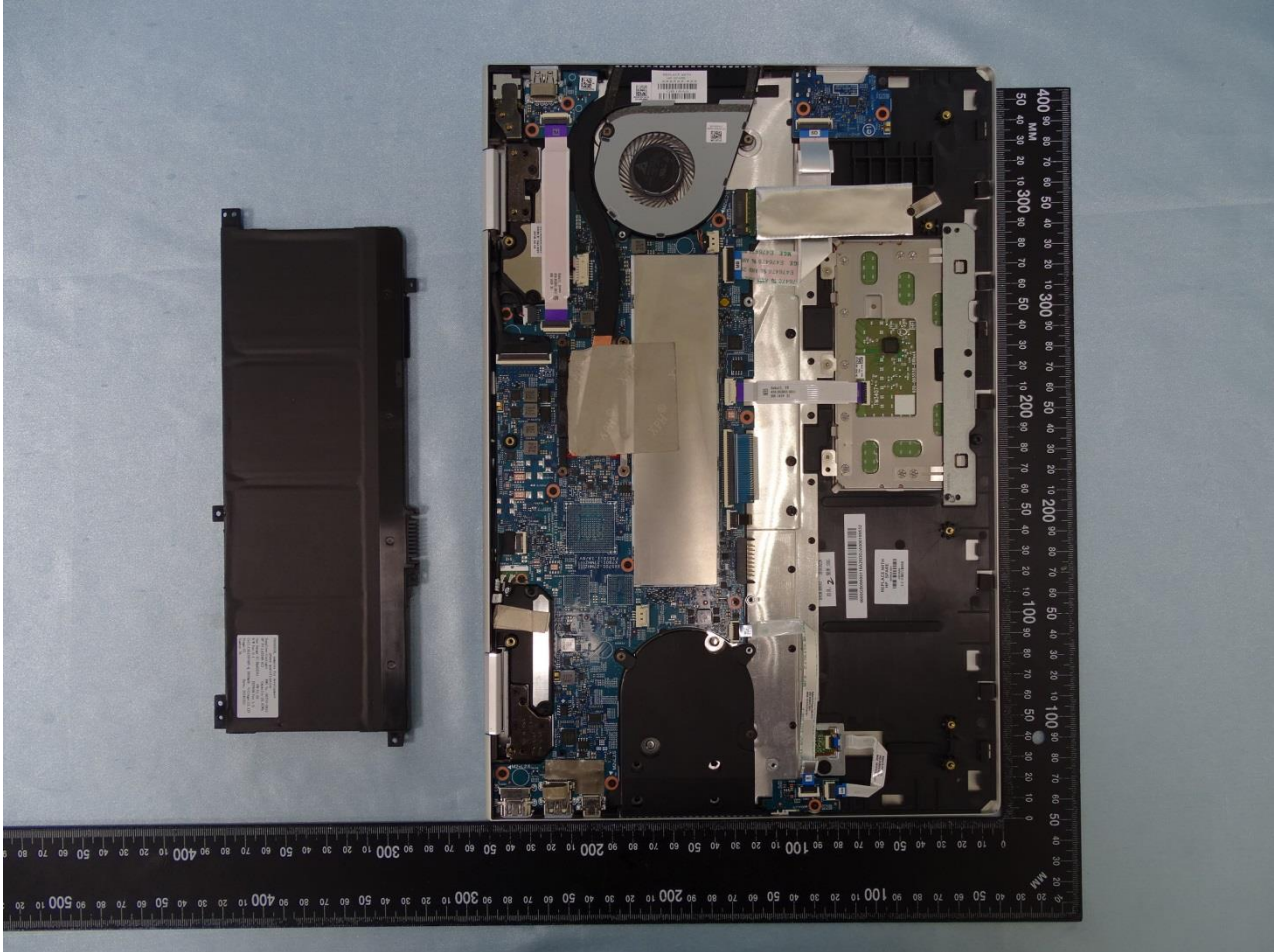

#### 4. Internal Photograph of the Host

Host: Notebook PC (Brand Name: HP / Model Name: TPN-W142)

Host: Notebook PC (Brand Name: HP / Model Name: TPN-W142)

Host: Notebook PC (Brand Name: HP / Model Name: TPN-W142)

Host: Notebook PC (Brand Name: HP / Model Name: TPN-W142)

WLAN Main Antenna

Host: Notebook PC (Brand Name: HP / Model Name: TPN-W142)

Host: Notebook PC (Brand Name: HP / Model Name: TPN-W142)

Bluetooth and WLAN Aux. Antenna

Host: Notebook PC (Brand Name: HP / Model Name: TPN-W142)

————THE END————