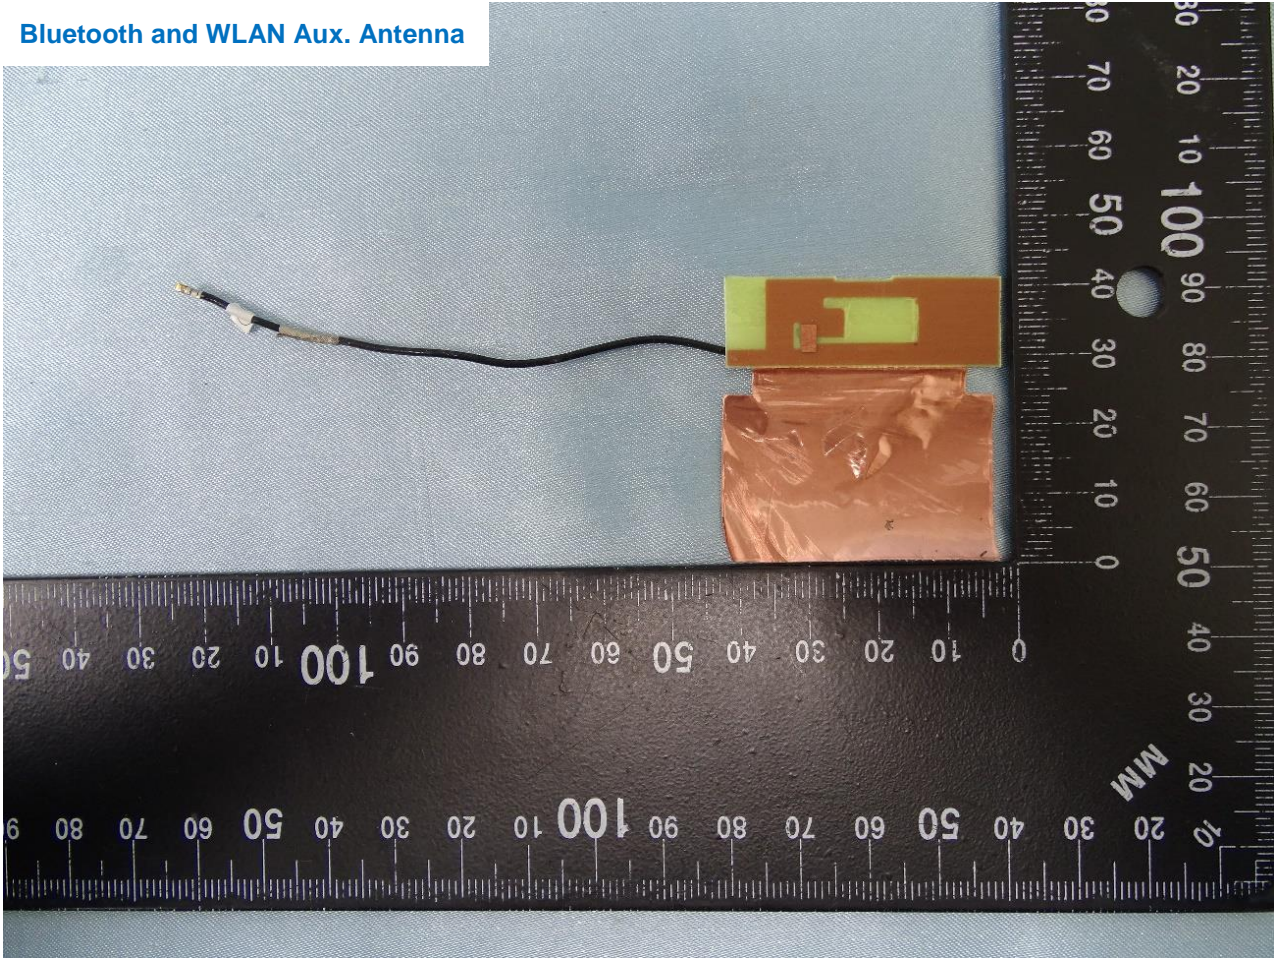

Host: Notebook PC (Brand Name: HP / Model Name: TPN-W142)

WLAN Main Antenna

Host: Notebook PC (Brand Name: HP / Model Name: TPN-W142)

Host: Notebook PC (Brand Name: HP / Model Name: TPN-W142)

Bluetooth and WLAN Aux. Antenna