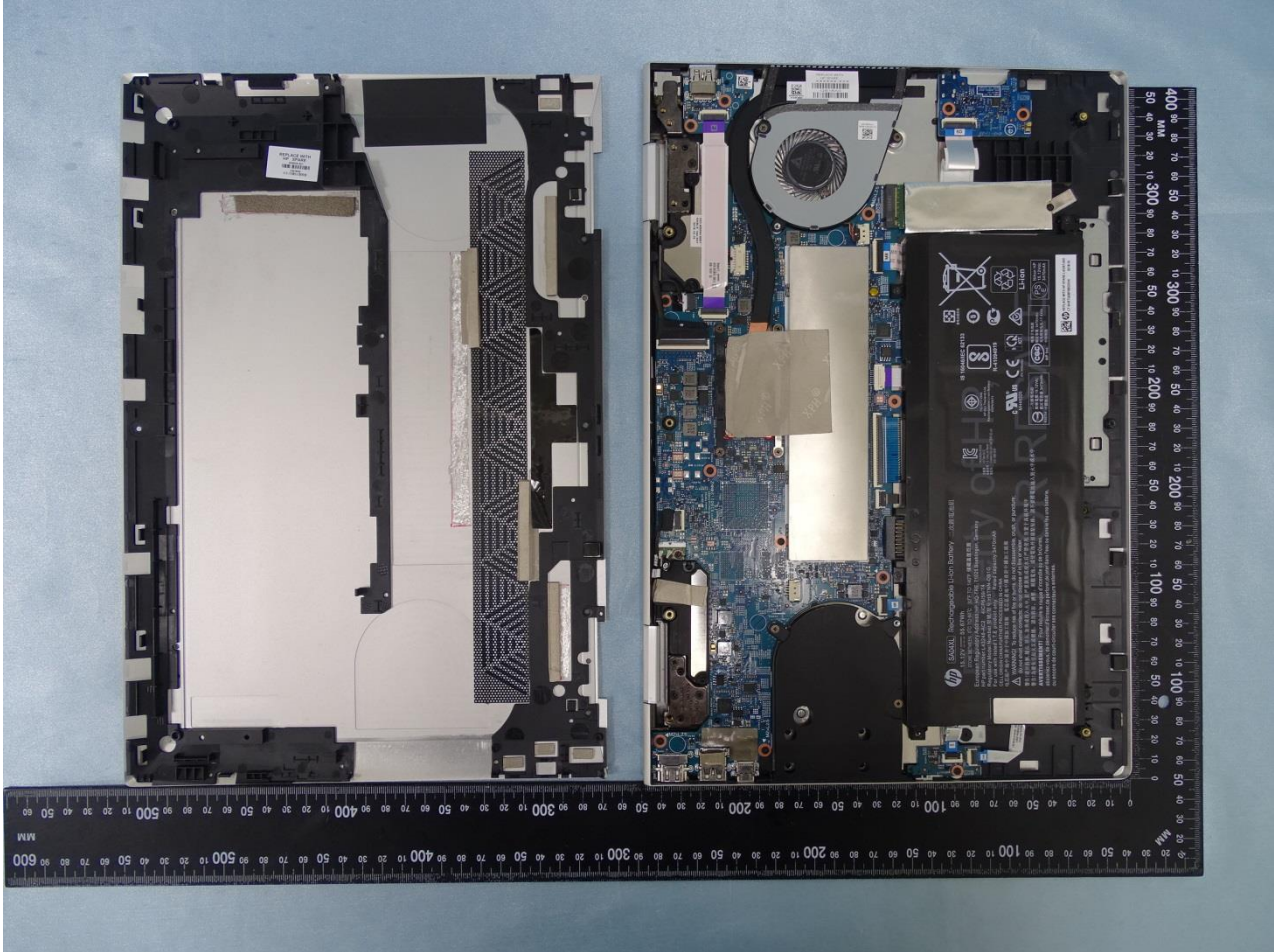

#### 4. Internal Photograph of the Host

Host: Notebook PC (Brand Name: HP / Model Name: TPN-W142)

Host: Notebook PC (Brand Name: HP / Model Name: TPN-W142)

Host: Notebook PC (Brand Name: HP / Model Name: TPN-W142)

Host: Notebook PC (Brand Name: HP / Model Name: TPN-W142)

WLAN Main Antenna

Host: Notebook PC (Brand Name: HP / Model Name: TPN-W142)

Host: Notebook PC (Brand Name: HP / Model Name: TPN-W142)

Bluetooth and WLAN Aux. Antenna

Host: Notebook PC (Brand Name: HP / Model Name: TPN-W142)

————THE END————