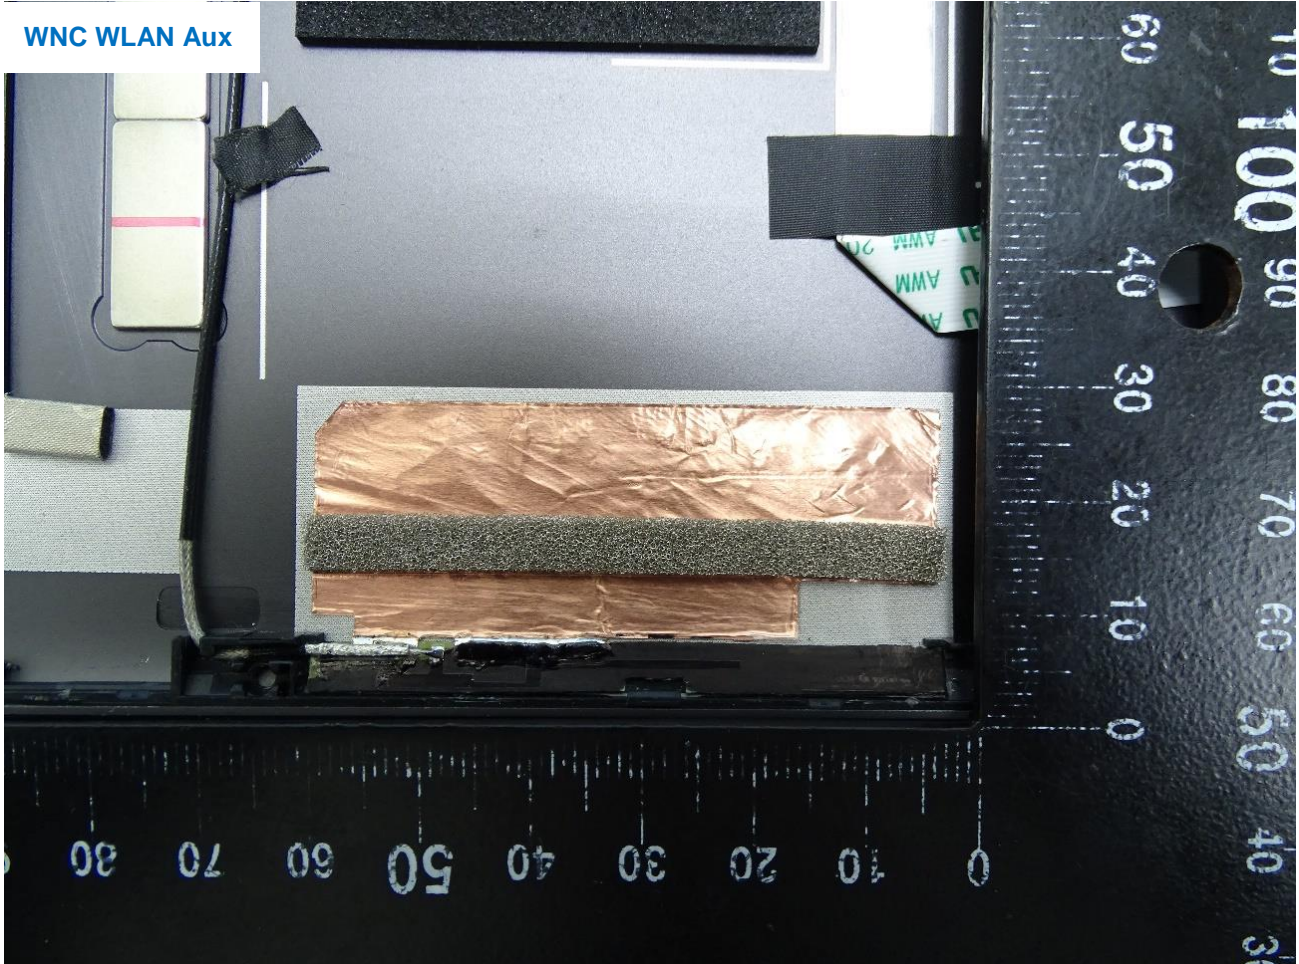

HT WLAN Main

Host: Notebook PC (Brand Name: HP / Model Name: TPN-W150)

HT 1 WLAN Aux

Host: Notebook PC (Brand Name: HP / Model Name: TPN-W150)

Host: Notebook PC (Brand Name: HP / Model Name: TPN-W150)

————THE END————