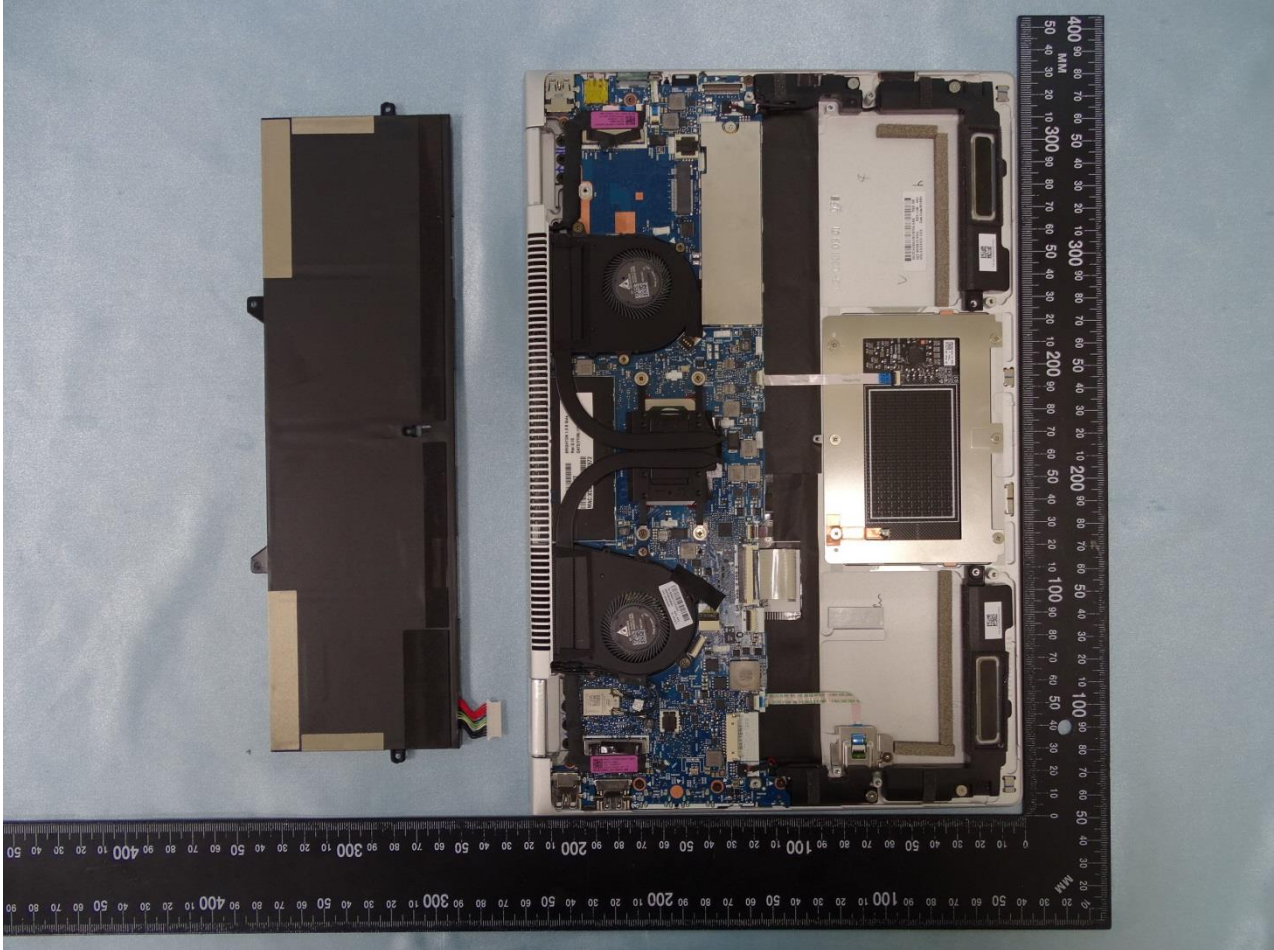

3. Internal Photograph of EUT

Brand Name: HP / Model Name: HSN-I29C

Brand Name: HP / Model Name: HSN-I29C

Brand Name: HP / Model Name: HSN-I29C

Brand Name: HP / Model Name: HSN-I29C

WLAN Module

Brand Name: HP / Model Name: HSN-I29C

WLAN Main Antenna

Brand Name: HP / Model Name: HSN-I29C

Brand Name: HP / Model Name: HSN-I29C

WLAN Aux. Antenna

Brand Name: HP / Model Name: HSN-I29C

—THE END—