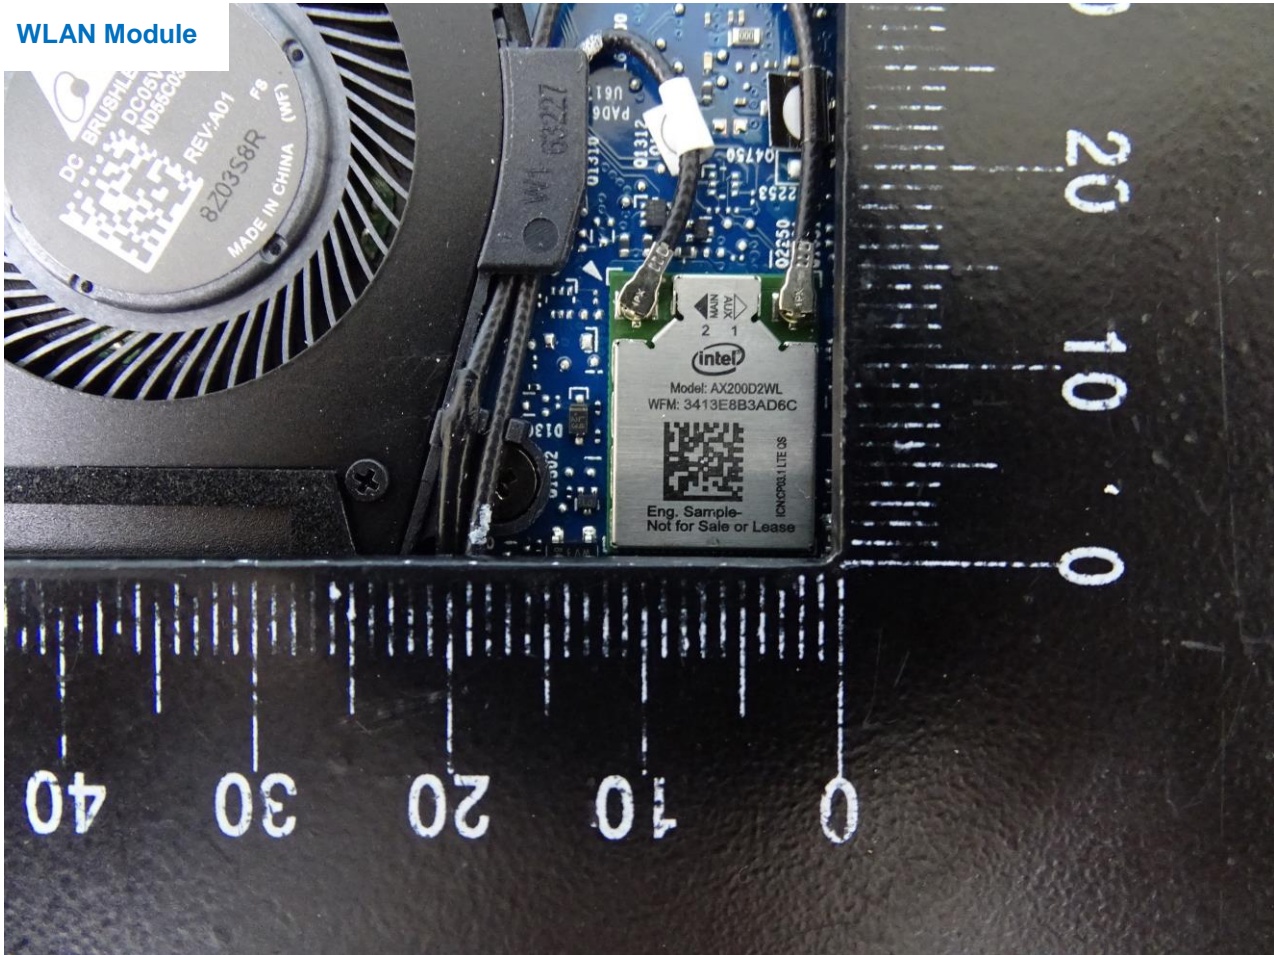

3. Internal Photograph of EUT

Brand Name: HP / Model Name: HSN-I29C

Brand Name: HP / Model Name: HSN-I29C

Brand Name: HP / Model Name: HSN-I29C

Brand Name: HP / Model Name: HSN-I29C

WLAN Module

Brand Name: HP / Model Name: HSN-I29C

WLAN Main Antenna

Brand Name: HP / Model Name: HSN-I29C

Brand Name: HP / Model Name: HSN-I29C

WLAN Aux. Antenna

Brand Name: HP / Model Name: HSN-I29C

—THE END—