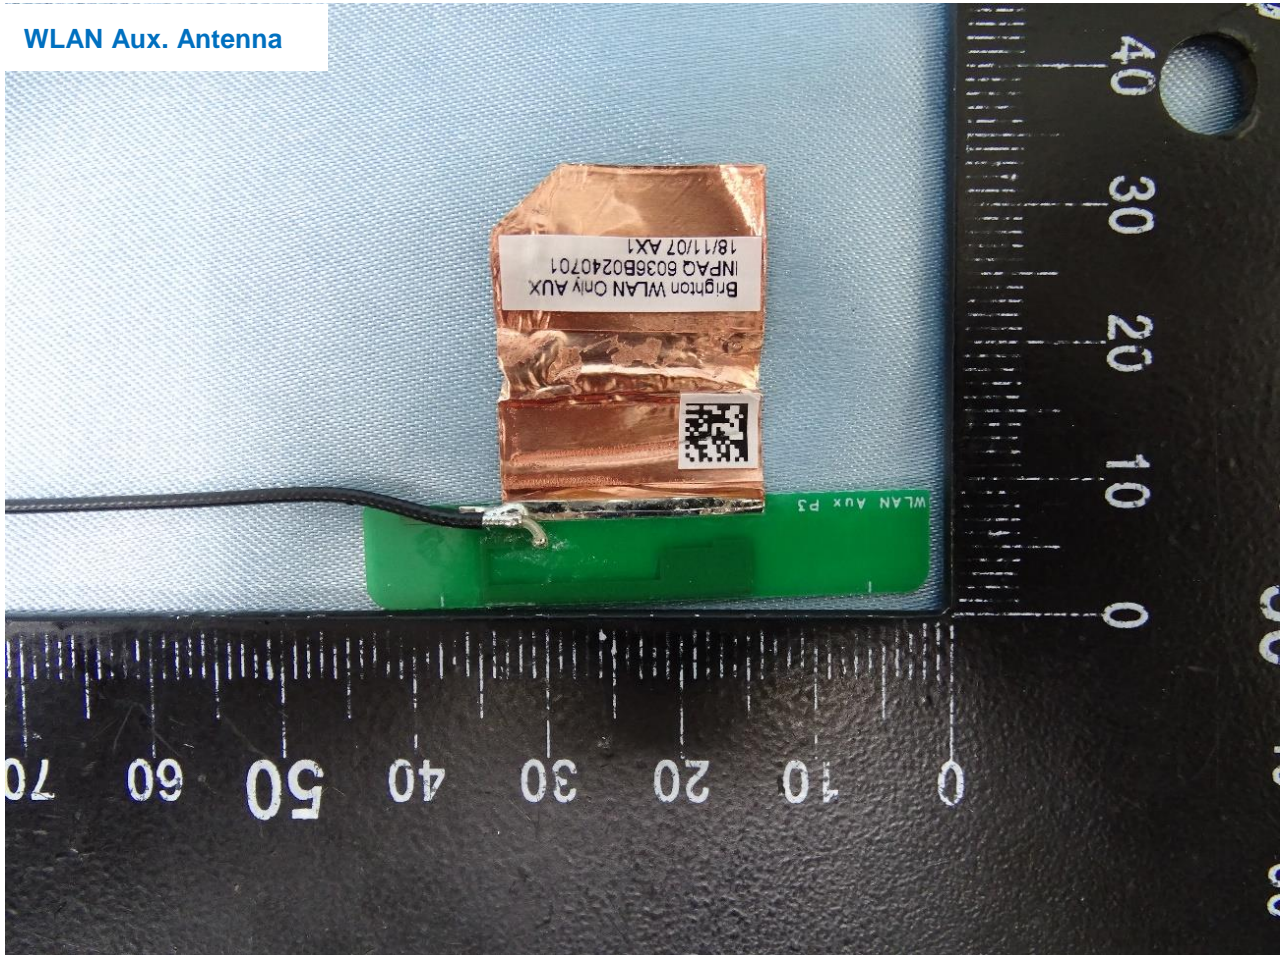

3. Internal Photograph of EUT

Brand Name: HP / Model Name: HSN-I29C

Brand Name: HP / Model Name: HSN-I29C

Brand Name: HP / Model Name: HSN-I29C

Brand Name: HP / Model Name: HSN-I29C

WLAN Module

Brand Name: HP / Model Name: HSN-I29C

WLAN Main Antenna

Brand Name: HP / Model Name: HSN-I29C

Brand Name: HP / Model Name: HSN-I29C

WLAN Aux. Antenna

Brand Name: HP / Model Name: HSN-I29C

—THE END—