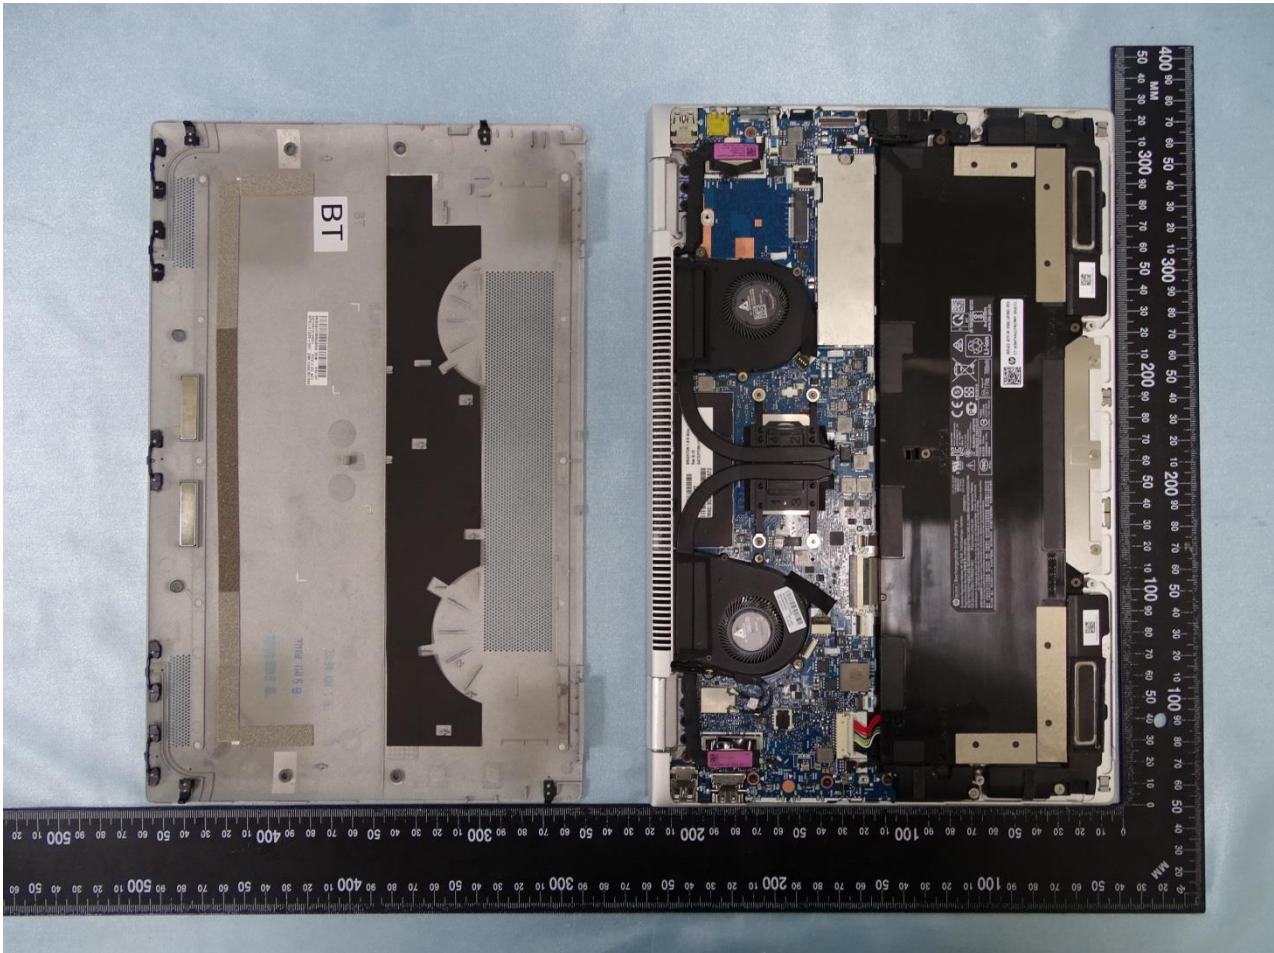

3. Internal Photograph of EUT

Brand Name: HP / Model Name: HSN-I29C

Brand Name: HP / Model Name: HSN-I29C

Brand Name: HP / Model Name: HSN-I29C

Brand Name: HP / Model Name: HSN-I29C

WLAN Module

Brand Name: HP / Model Name: HSN-I29C

WLAN Main Antenna

Brand Name: HP / Model Name: HSN-I29C

Brand Name: HP / Model Name: HSN-I29C

WLAN Aux. Antenna

Brand Name: HP / Model Name: HSN-I29C

—THE END—