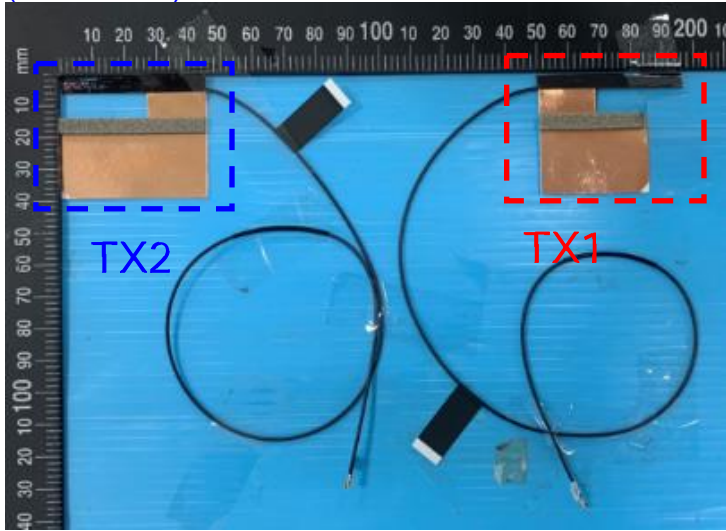

**Include front view photo of all 2 antennas here.**

Antenna Manufacturer: INPAQ Technology Corporation  
Antenna Part Number: 025.901SM.0031(WA-P-LE-02-004) (Tx1), 025.901SM.0021 (WA-P-LE-02-003) (Tx2 or Rx2)

**Include back view photo of all 2 antennas here.**

Antenna Manufacturer: INPAQ Technology Corporation  
Antenna Part Number: 025.901SM.0031(WA-P-LE-02-004) (Tx1), 025.901SM.0021 (WA-P-LE-02-003) (Tx2 or Rx2)