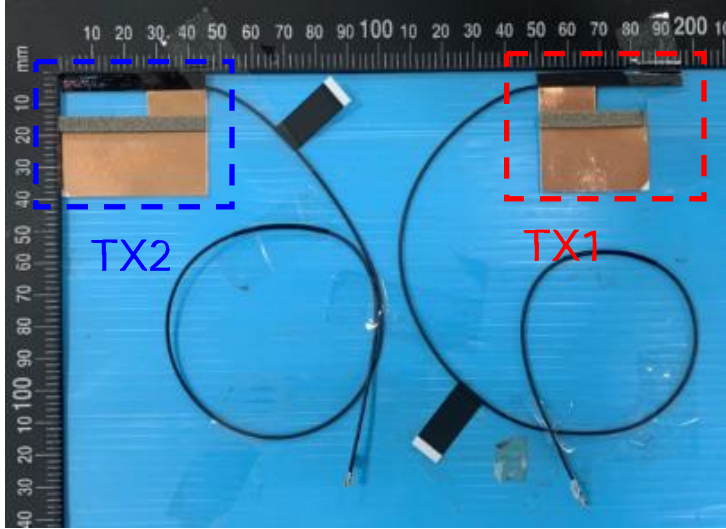

Include front view photo of all 3 antennas here.

Antenna Manufacturer: WNC

Antenna Part Number: 81EABD15.G25 (Tx1), 81EABD15.G24 (Tx2 or Rx2)

Include back view photo of all 3 antennas here.

Antenna Manufacturer: WNC

Antenna Part Number: 81EABD15.G25 (Main), 81EABD15.G24 (Aux)

**Include front view photo of all 2 antennas here.**

Antenna Manufacturer: INPAQ Technology Corporation  
Antenna Part Number: 025.901SM.0031(WA-P-LE-02-004) (Tx1), 025.901SM.0021 (WA-P-LE-02-003) (Tx2 or Rx2)