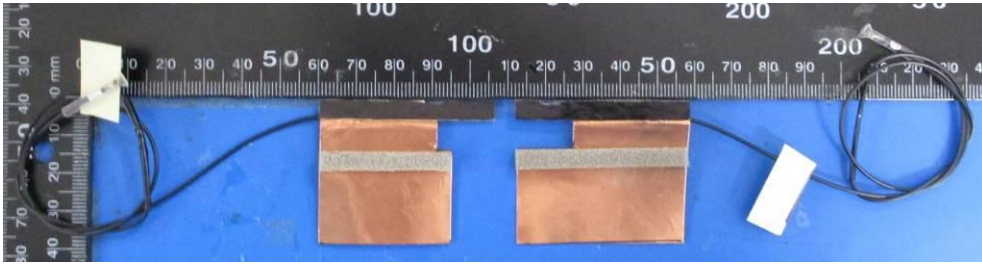

Include front view photo of all 3 antennas here.

Antenna Manufacturer: WNC

Antenna Part Number: 81EABD15.G25 (Tx1), 81EABD15.G24 (Tx2 or Rx2)