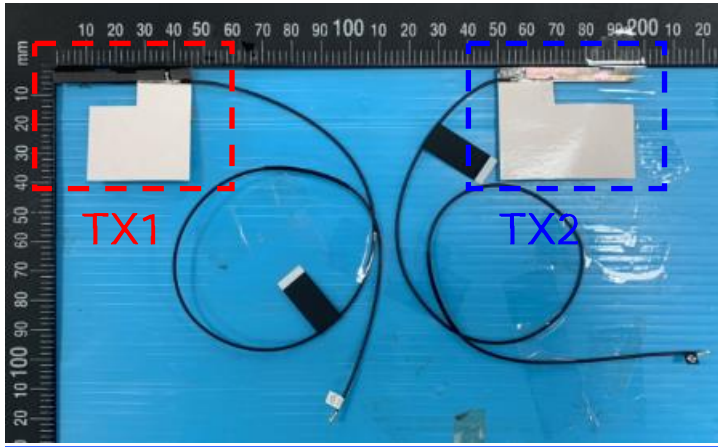

Include back view photo of all 2 antennas here.

Antenna Manufacturer: INPAQ Technology Corporation
Antenna Part Number: 025.901SM.0031(WA-P-LE-02-004) (Tx1), 025.901SM.0021 (WA-P-LE-02-003) (Tx2 or Rx2)