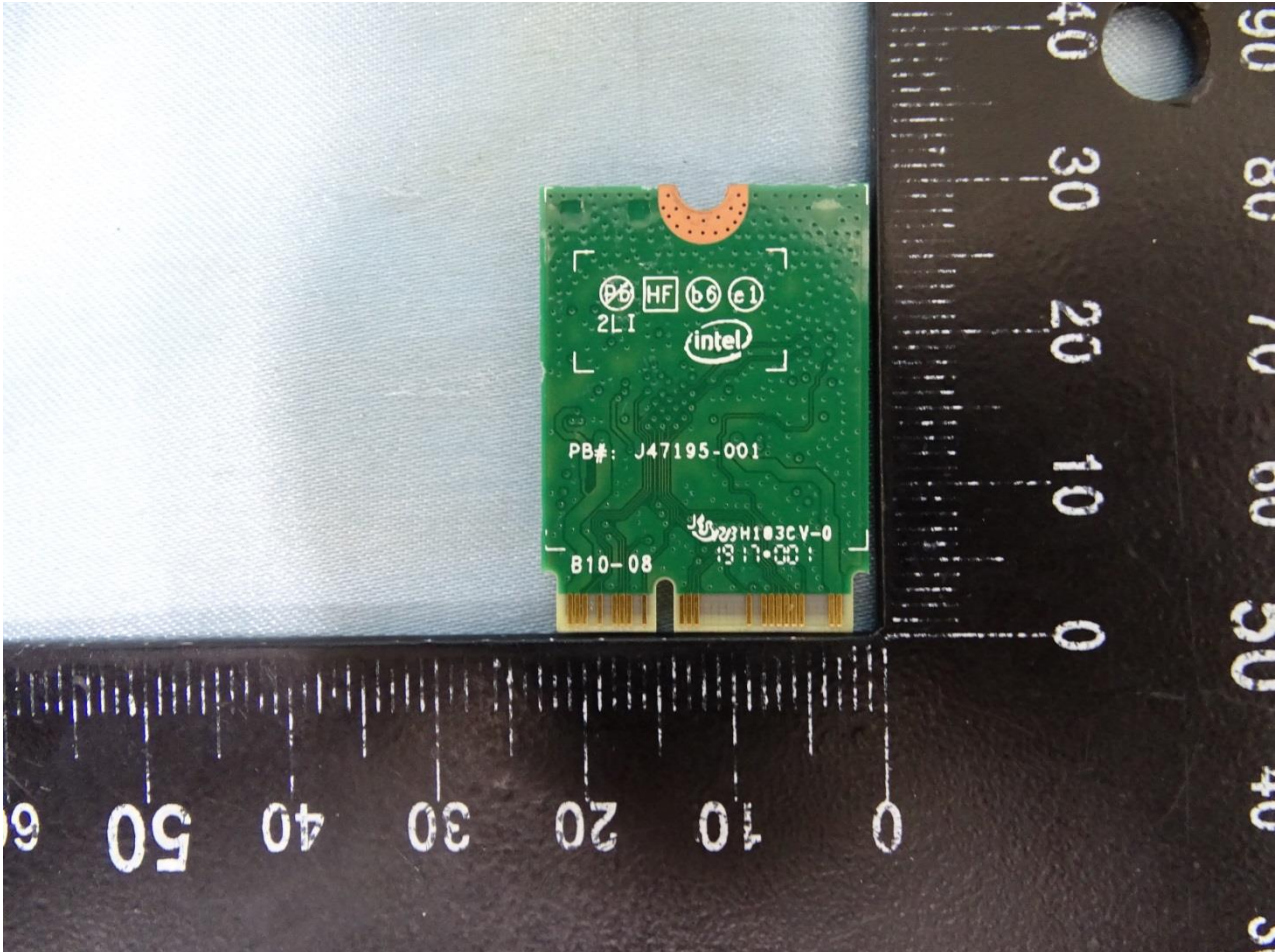

1. Photograph of the EUT

EUT: WLAN and BT, 1x1 PCIe M.2 2230 adapter card
(Brand Name: Intel / Model Name: 9461NGW)

EUT: WLAN and BT, 1x1 PCIe M.2 2230 adapter card
(Brand Name: Intel / Model Name: 9461NGW)

2. External Photograph of the Host

Host: Notebook PC (Brand Name: HP / Model Name: TPN-W139)

Sample 1

Host: Notebook PC (Brand Name: HP / Model Name: TPN-W139)

Host: Notebook PC (Brand Name: HP / Model Name: TPN-W139)