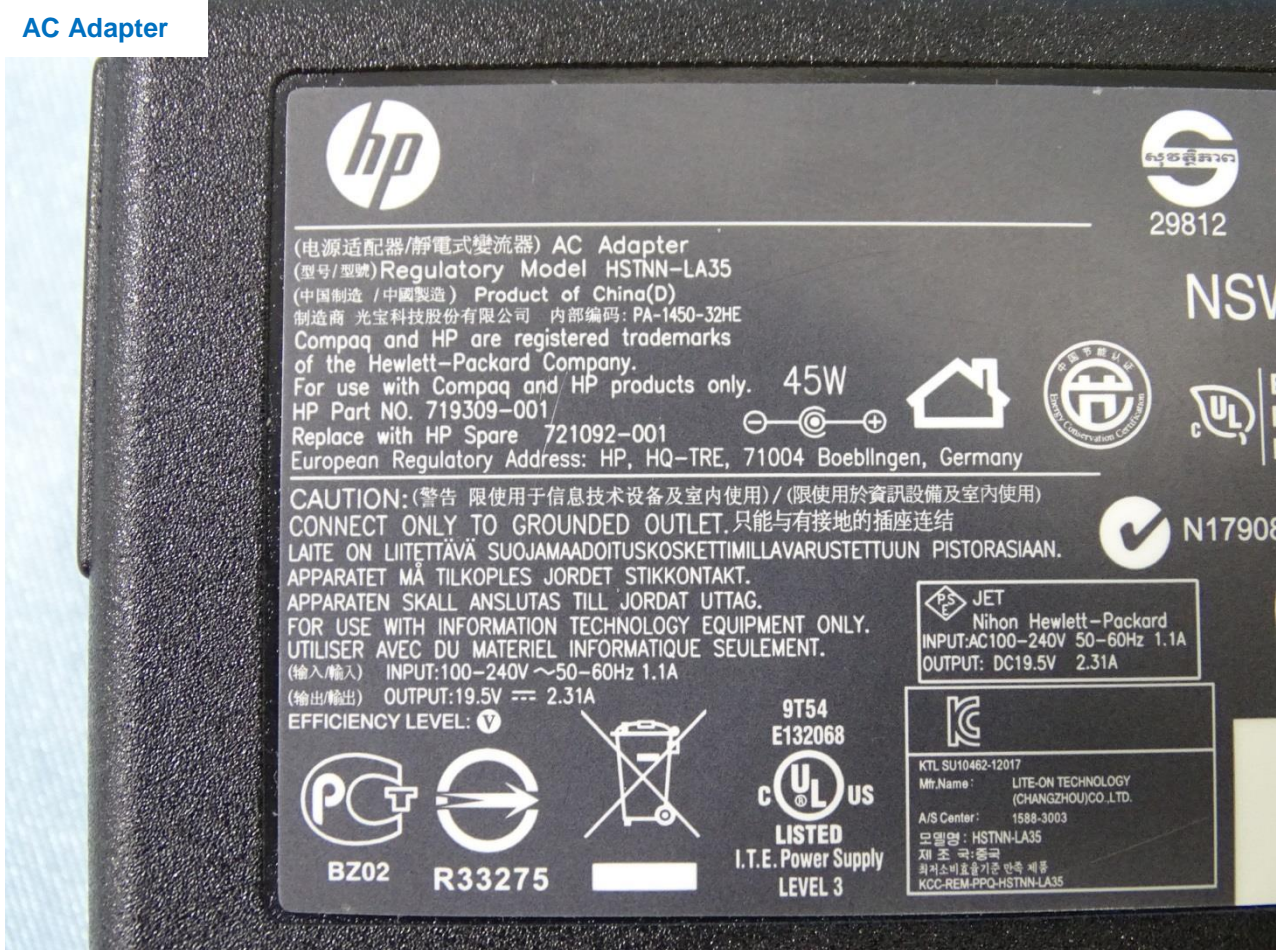

Host: Notebook PC (Brand Name: HP / Model Name: TPN-W139)

AC Adapter