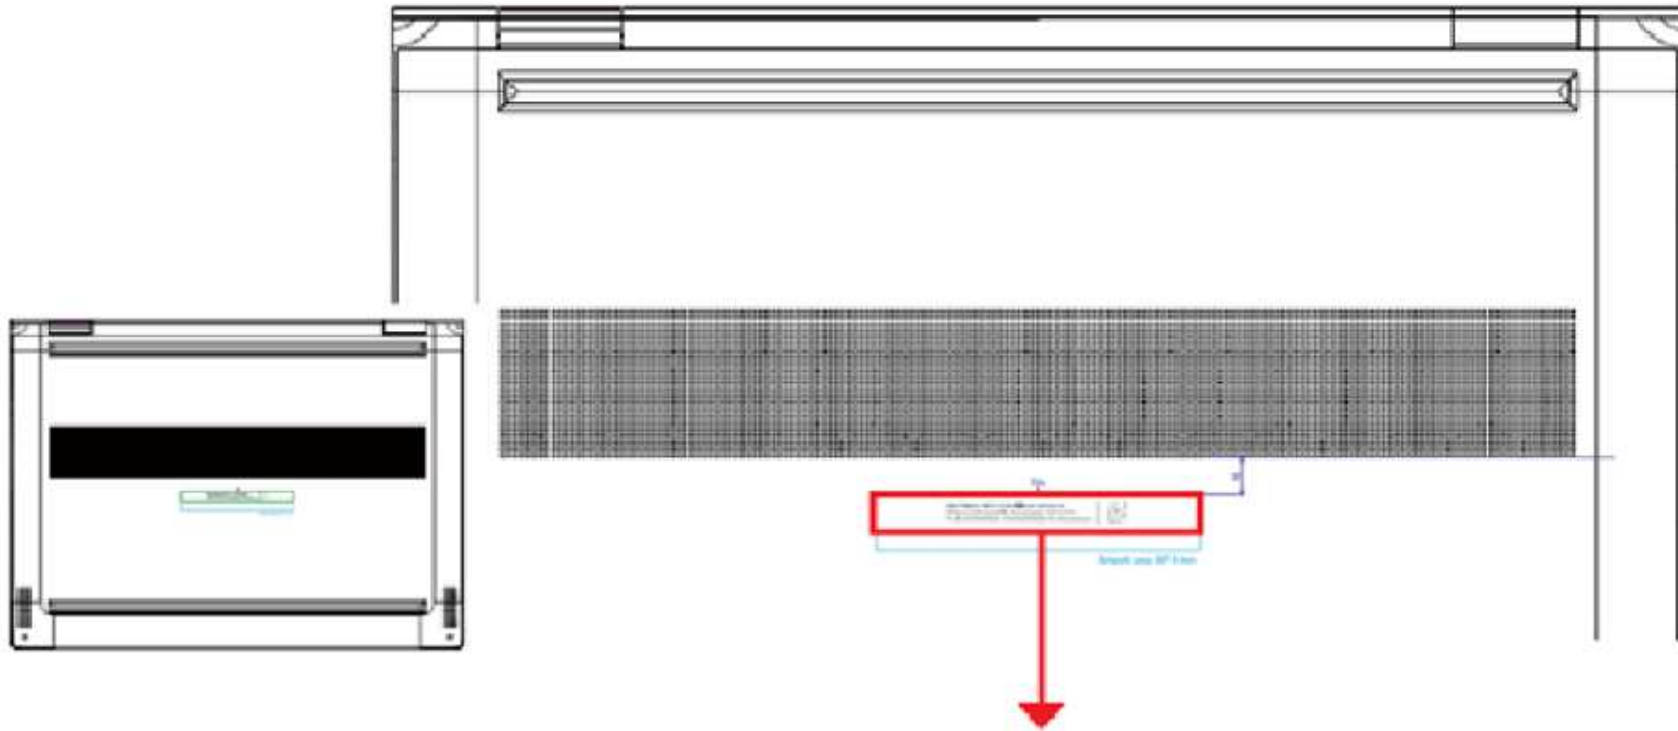

**Label & Label location for HSN-Q10C
Bottom Side**

Model: HSN-Q10C
Contains FCC ID: B94-8265D2WEE
FCC ID: B94HNQ10CPD
FCC ID: B94HNQ10CZV
IC:466Q-8265D2WM
IC:21374-L850GL
IC:2878D-T77W676