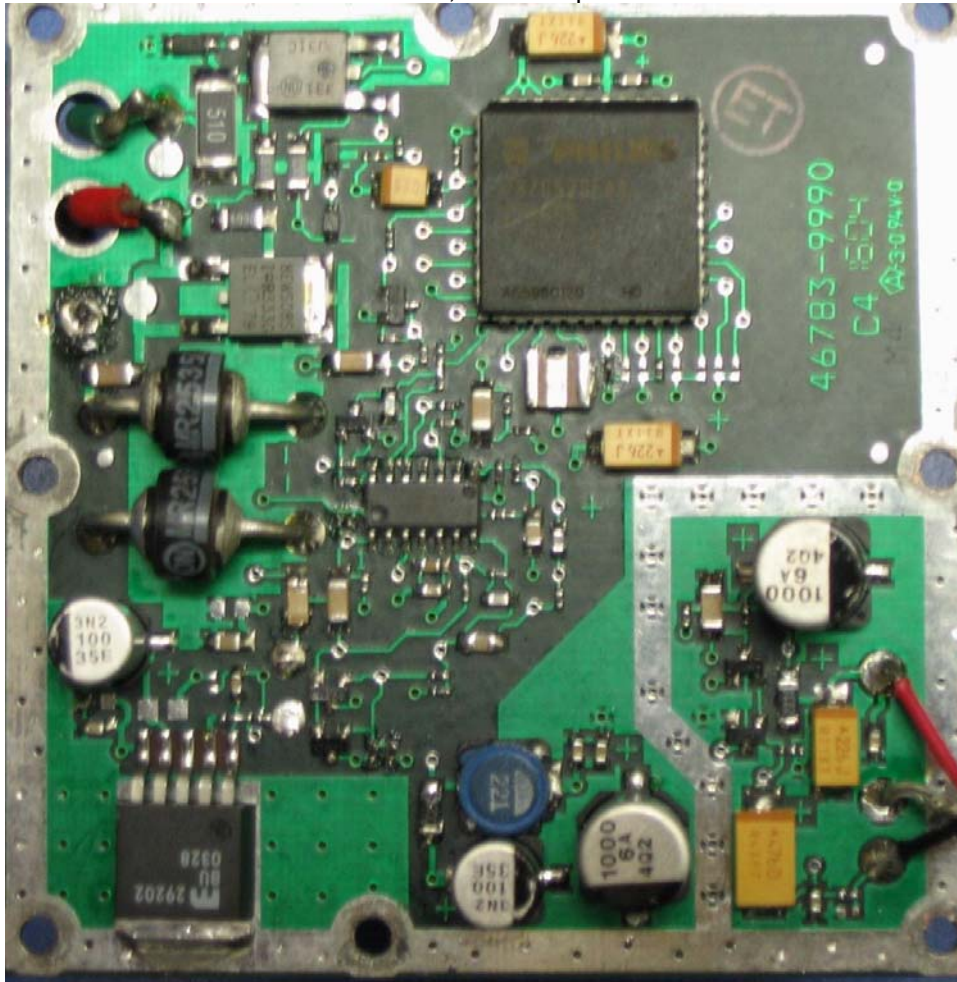

mn: 46783-1000, Transceiver in housing with wires

mn: 46783-1000, Transceiver in housing with out wires

mn: 46783-1000, CBA component side

mn: 46783-1000, CBA back side

mn: 46783-1000, CBA in housing

mn: 46783-1000, Antenna front & back