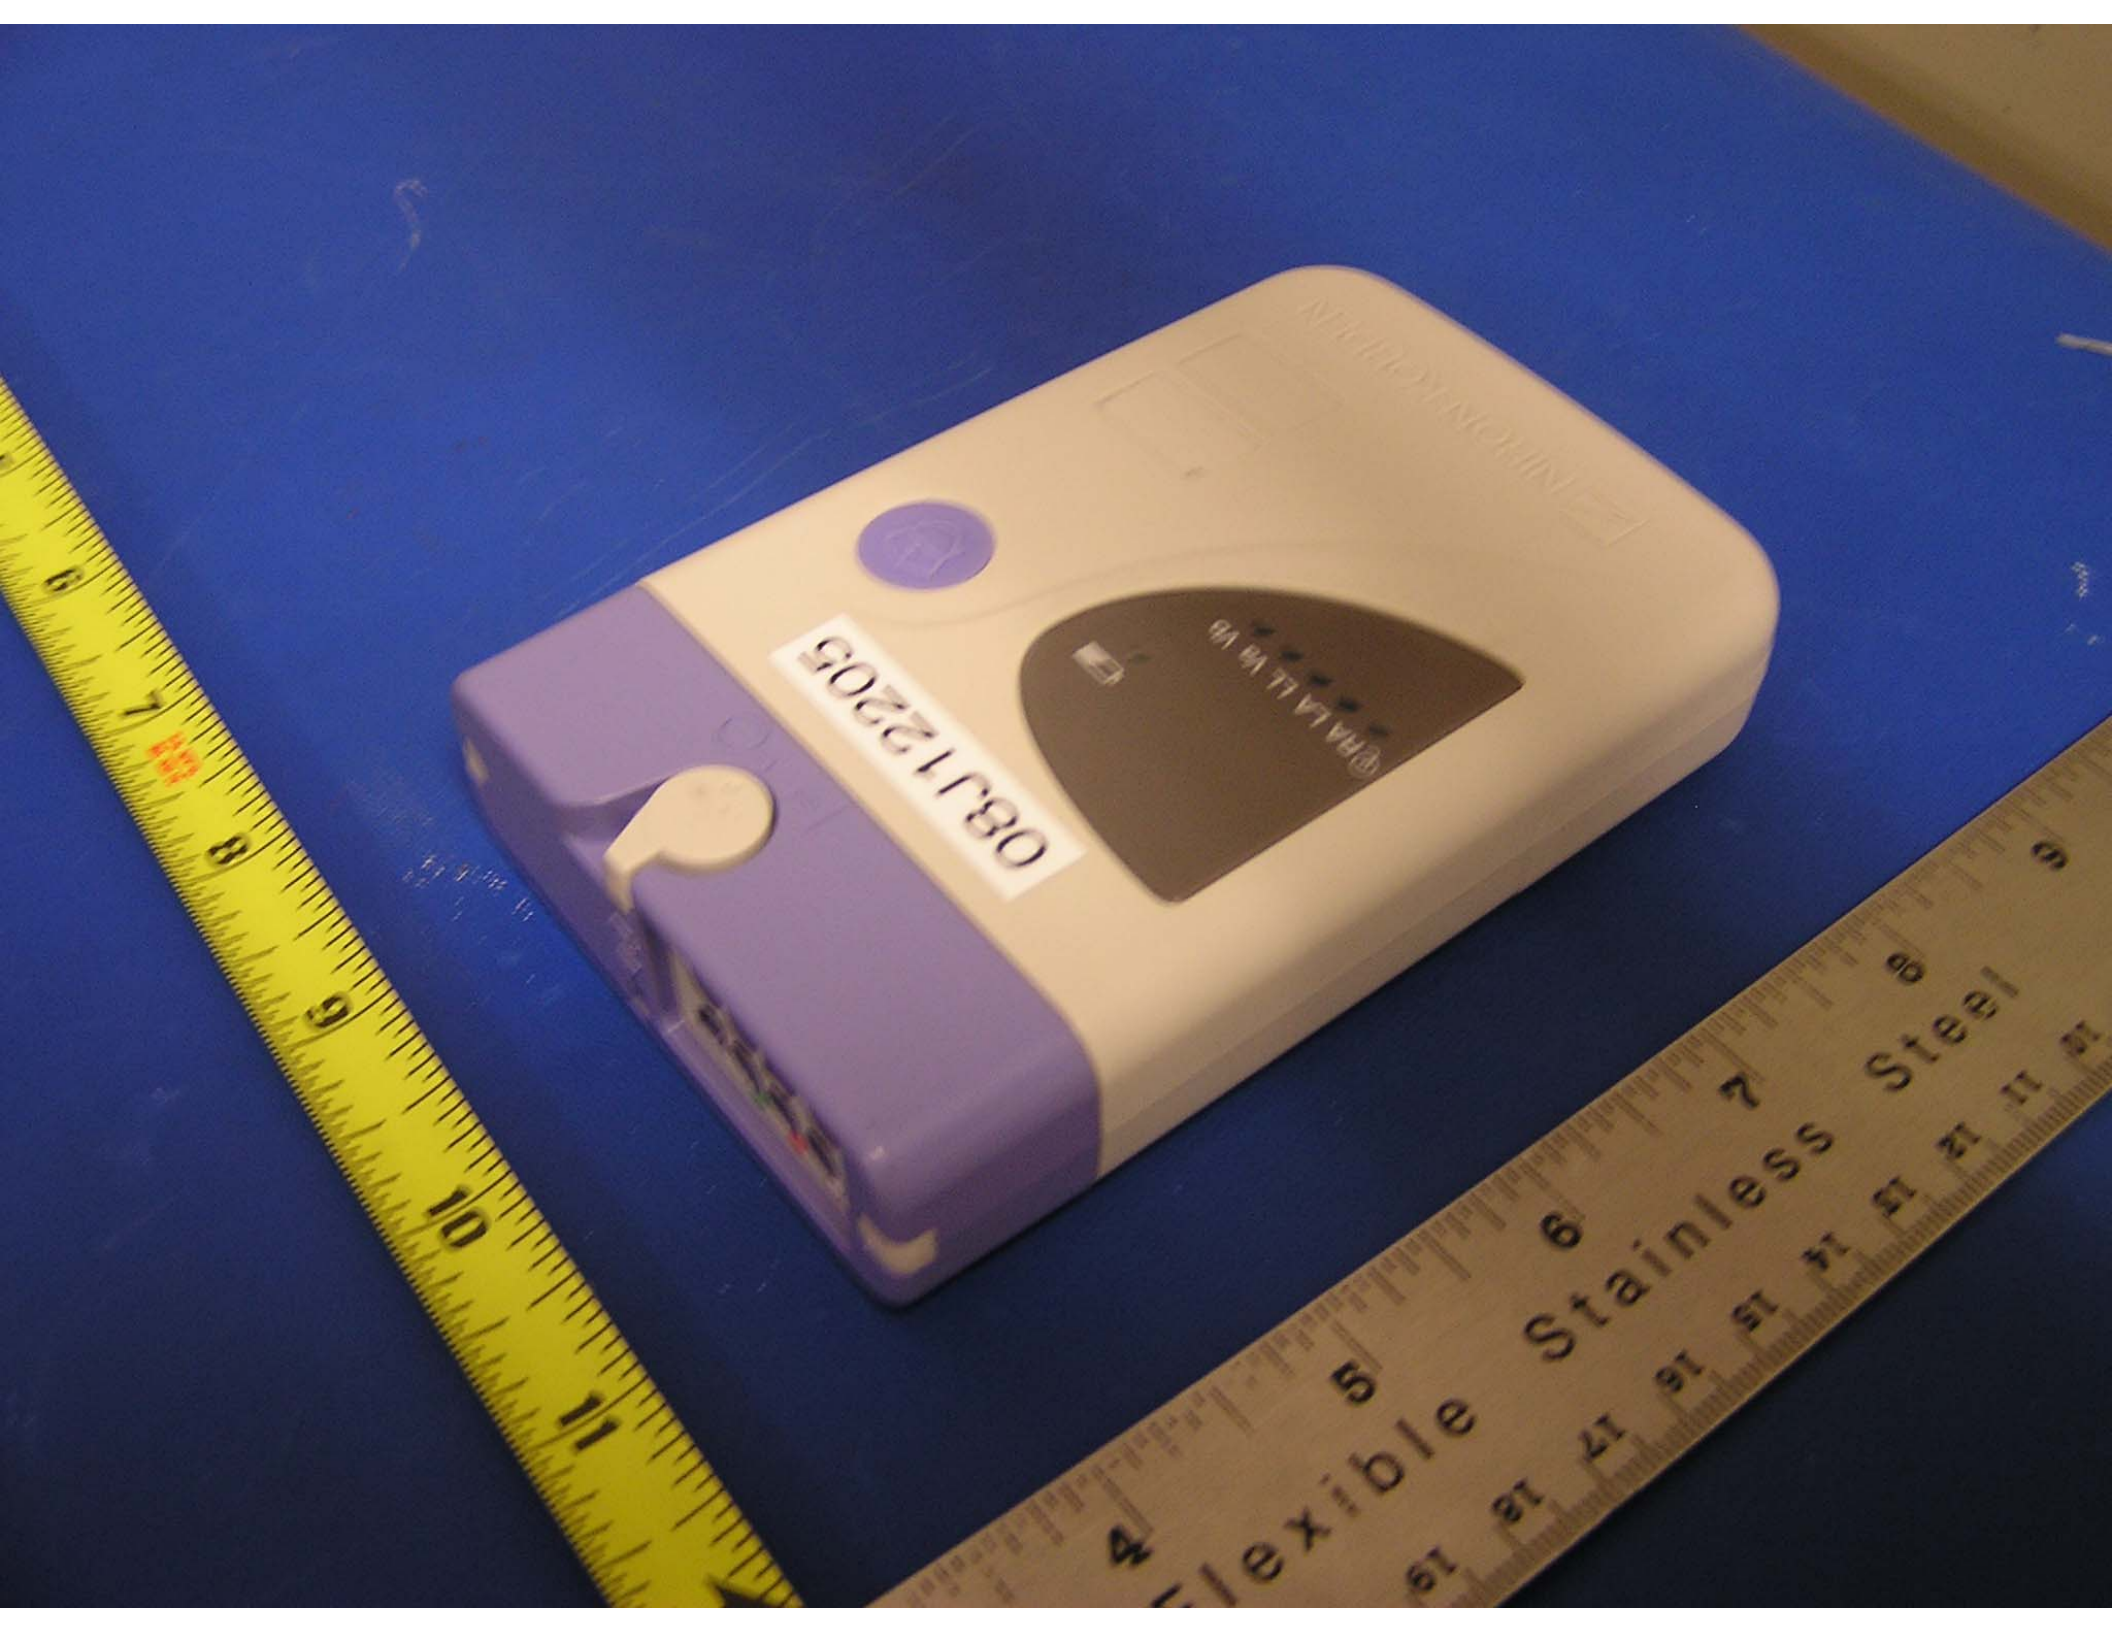

08J12205

NIHONKOHDEN

©RA LA LL Va Vb

Flexible Stainless Steel

Made in U.S.A.

08112205

PHALFA LTR 10

PHALFA LTR 10