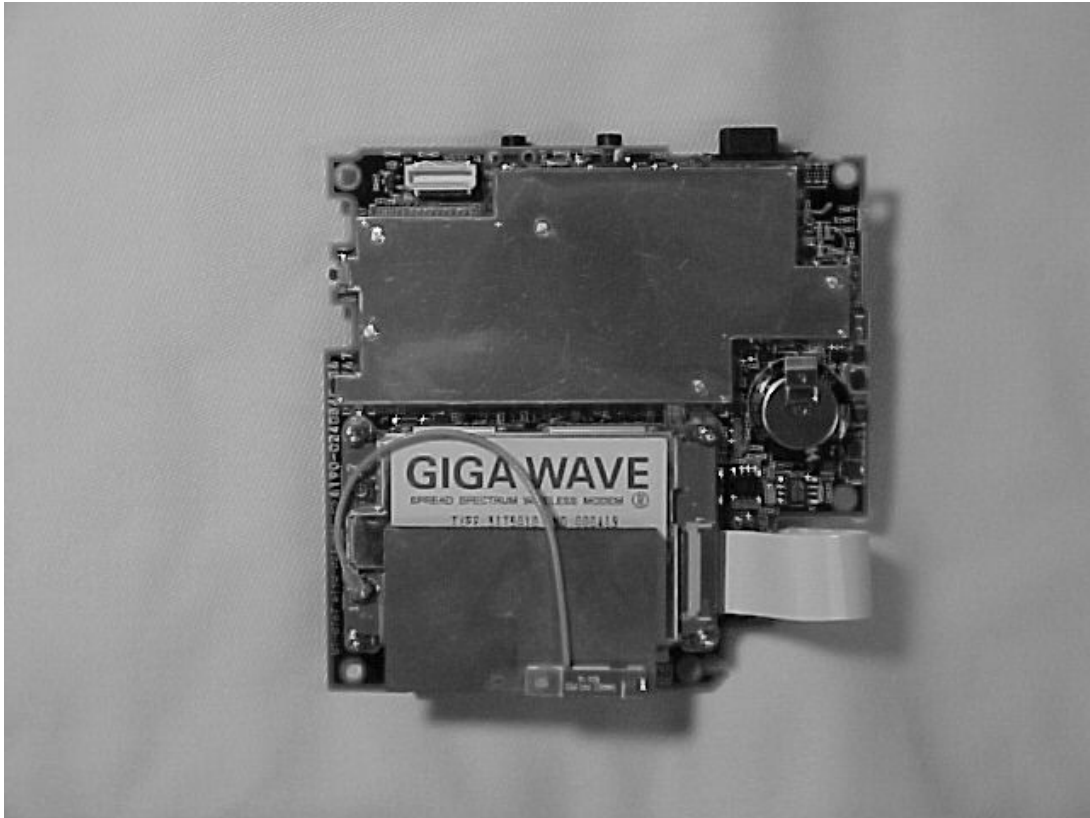

FCC ID : B6BZB-102AA
Internal Photo

Nihon Kohden Corporation

Inside

FCC ID : B6BZB-102AA

Internal Photo

Nihon Kohden Corporation

Modem with cover (Front)

Modem with cover (Back)

FCC ID : B6BZB-102AA
Internal Photo

Nihon Kohden Corporation

Model without cover (Front)

Modem without cover (Back)