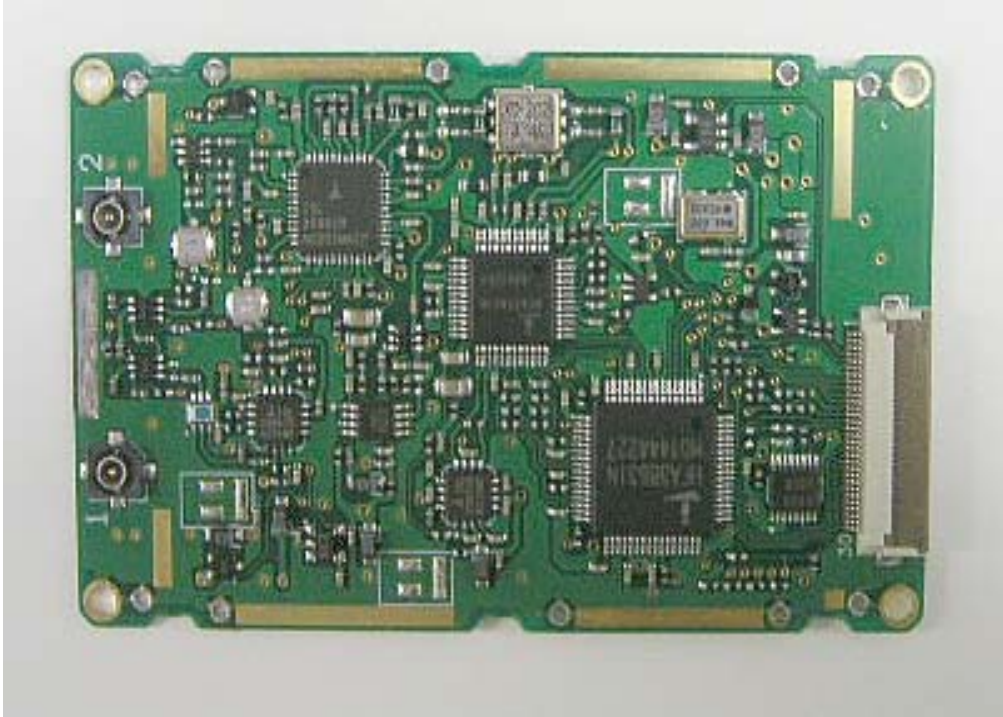

FCC ID : B6BZB-102AA
Internal Photo

Nihon Kohden Corporation

Inside

FCC ID : B6BZB-102AA

Internal Photo

Nihon Kohden Corporation

Modem with cover (Front)

Modem with cover (Back)

FCC ID : B6BZB-102AA
Internal Photo

Nihon Kohden Corporation

Model without cover (Front)

Modem without cover (Back)