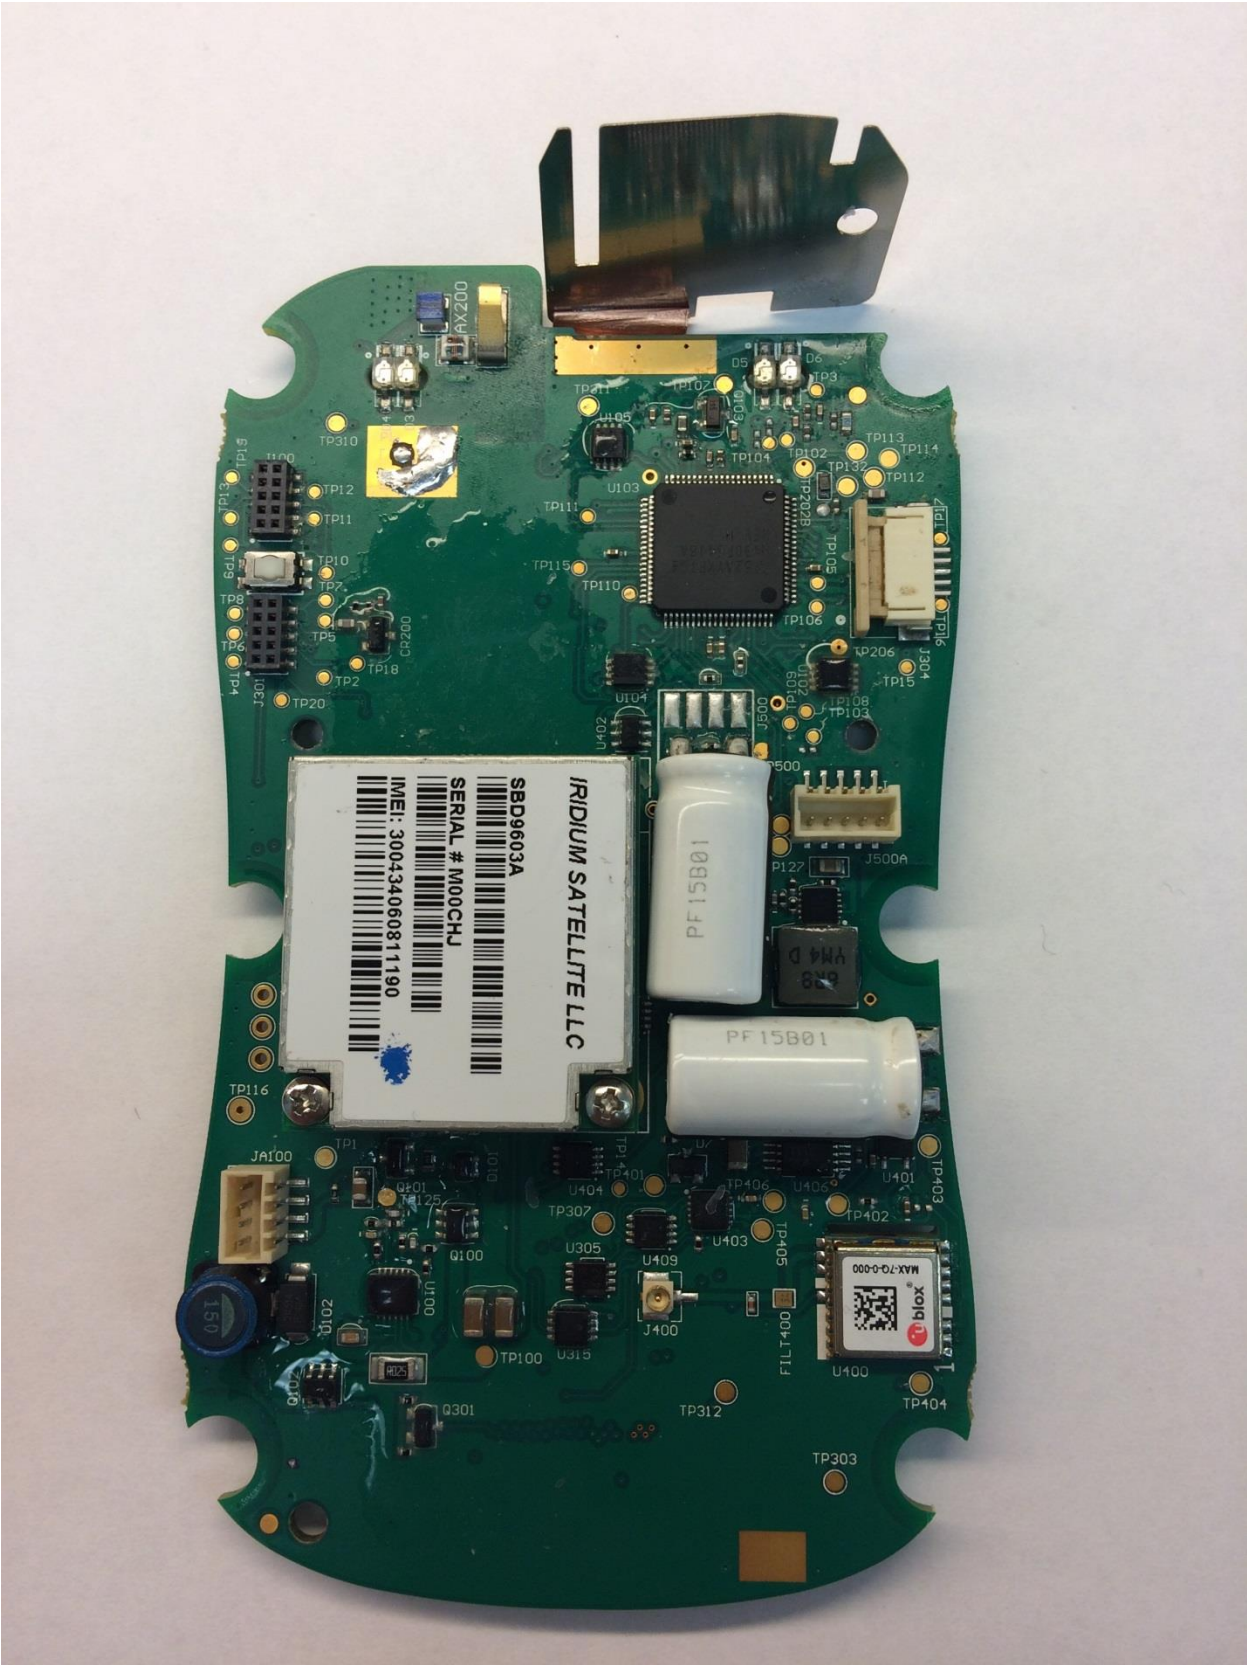

SOS-300

Internal Photos

BBG
-T2-
M-20
94V-0
4/15
ACR Electronics inc
© 2015 REV B
A1-07-0662