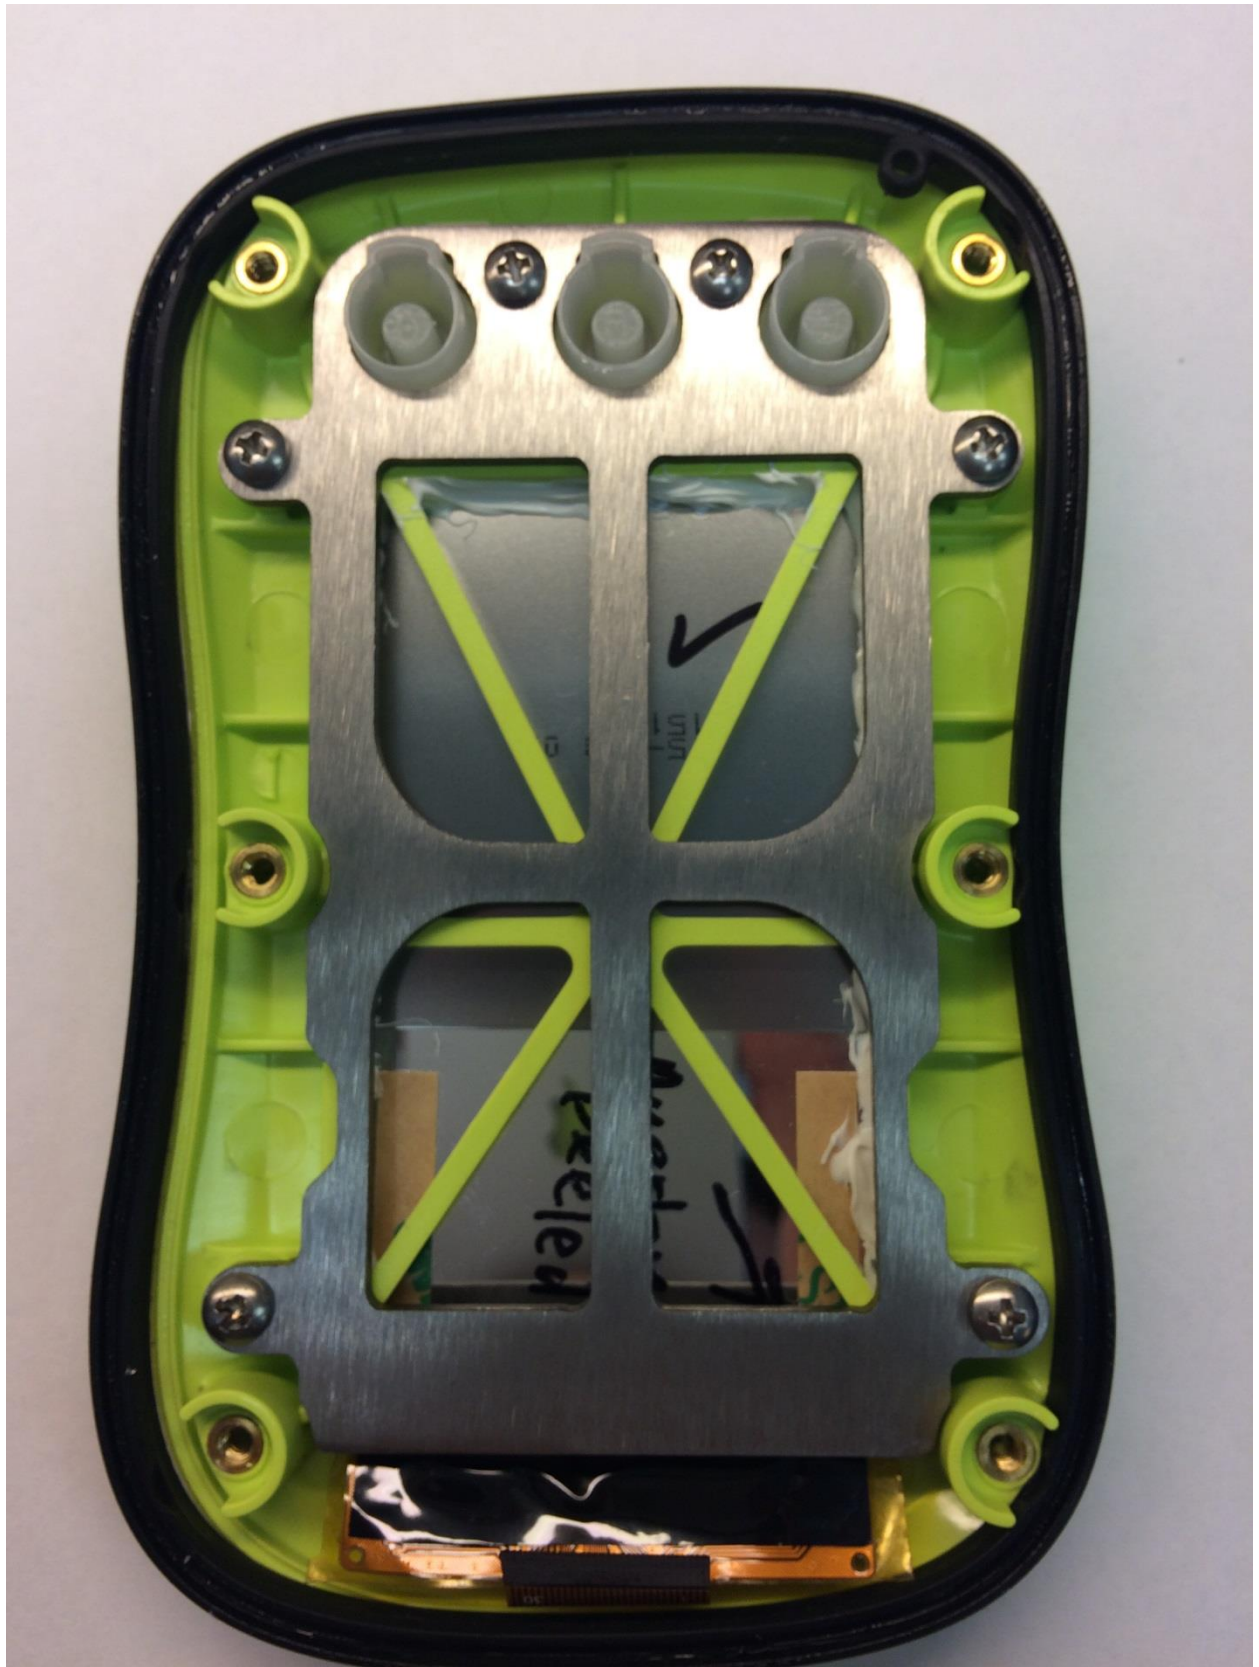

SOS-300

Internal Photos

BBG
-T2-
M-20
94V-0
4/15
ACR Electronics inc
© 2015 REV B
A1-07-0662