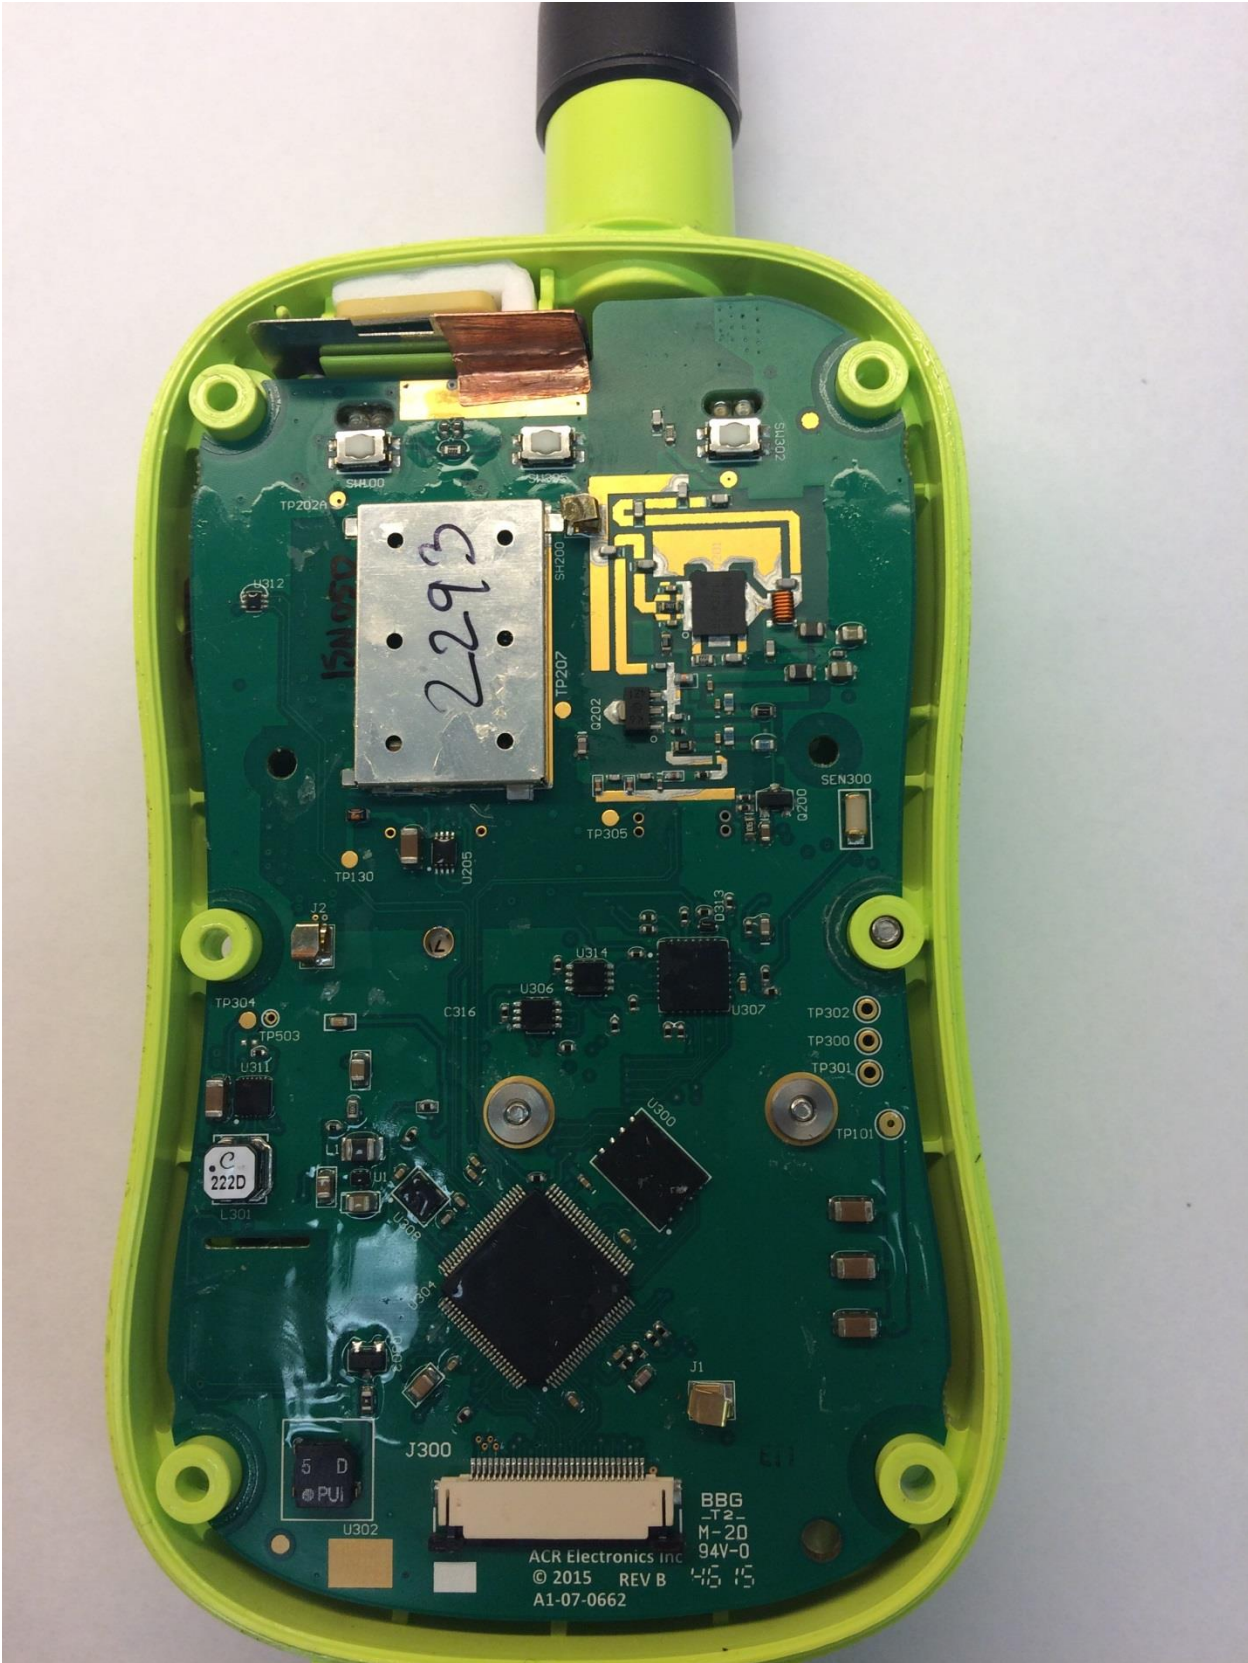

SOS-300

Internal Photos

BBG
-T2-
M-20
94V-0
4/15
ACR Electronics inc
© 2015 REV B
A1-07-0662