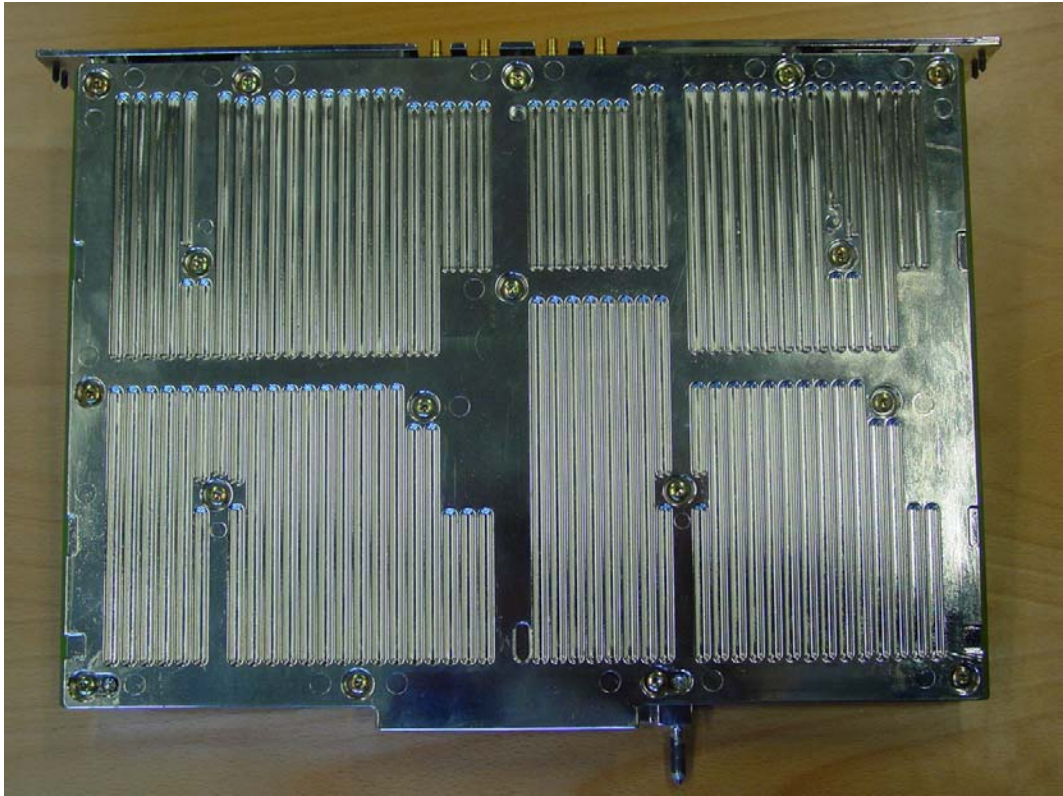

FCC ID: B5KPKRC1311005-1

Transceiver unit KRC 131 1005/1

Front side

Rear side

FCC ID: B5KPKRC1311005-1

Bottom side

Top

FCC ID: B5KPKRC1311005-1

ID label

FCC label

Main board