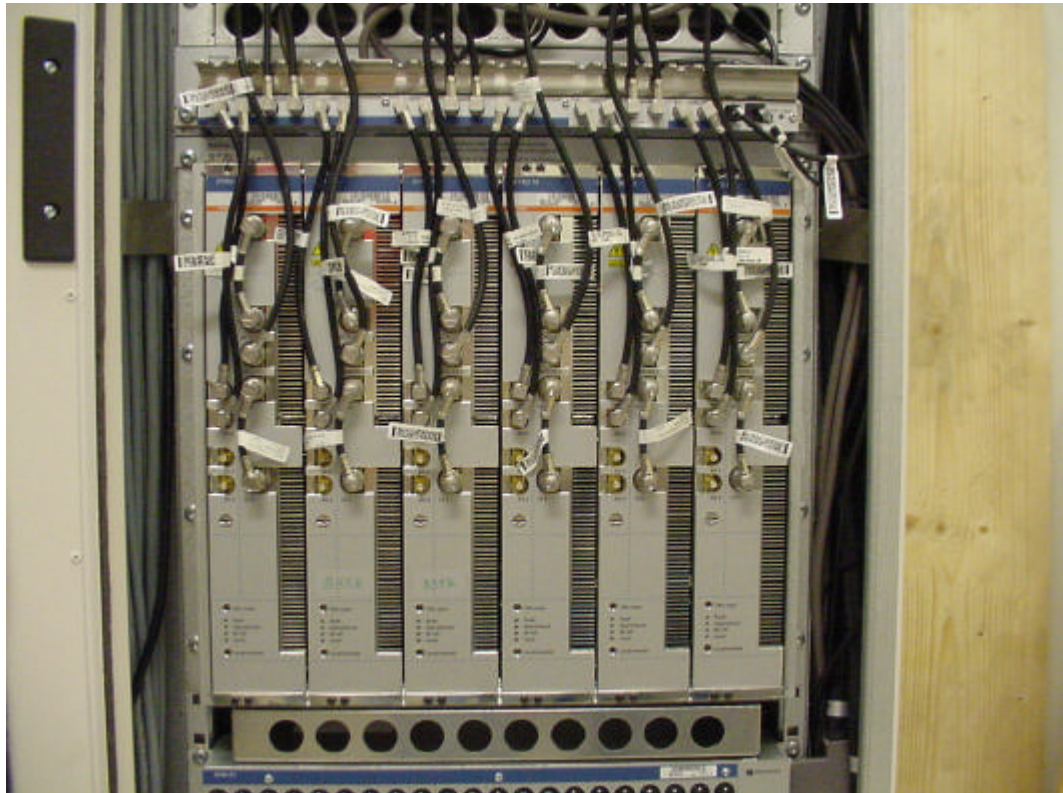

Photos

RBS 2206 24 Volt DC system

Front view

Rear view

Open door view

Top shelf view

Upper middle shelf view

Lower middle shelf view

Bottom shelf view

Transceiver Unit KRC 131 1004/1, R1C

Front side

Rear side

Bottom side