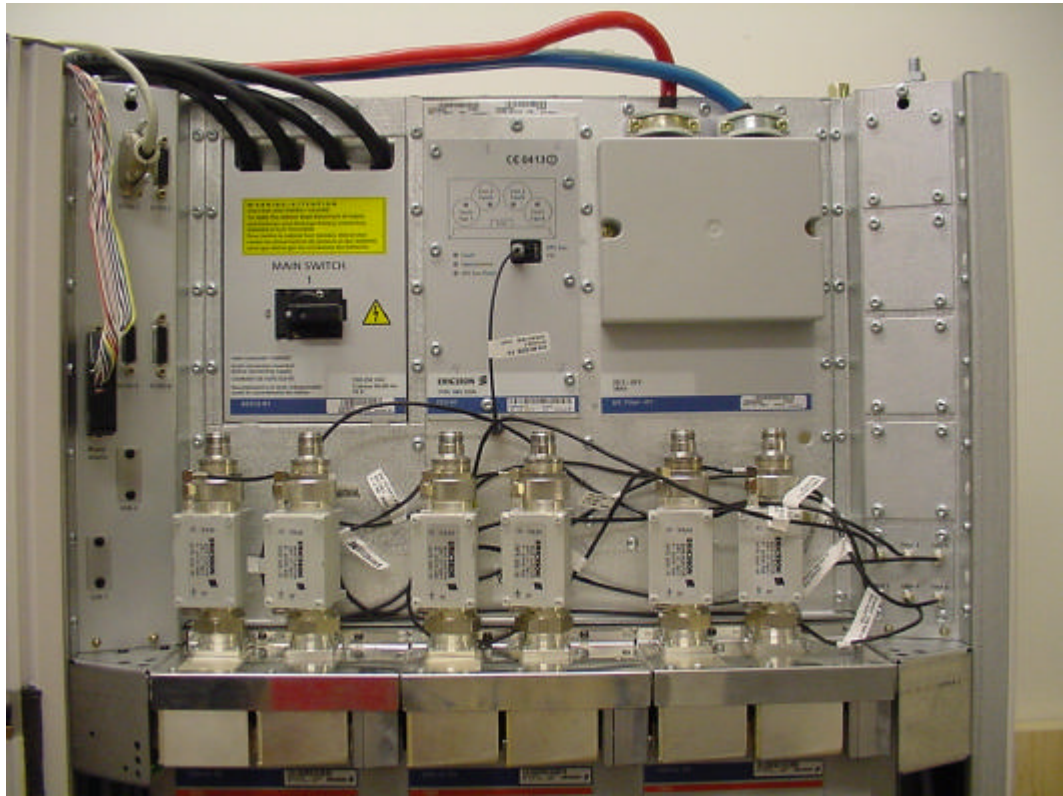

Photos

RBS 2206 24 Volt DC system

Front view

Rear view

Open door view

Top shelf view

Upper middle shelf view

Lower middle shelf view

Bottom shelf view

Transceiver Unit KRC 131 1004/1, R1C

Front side

Rear side

Bottom side