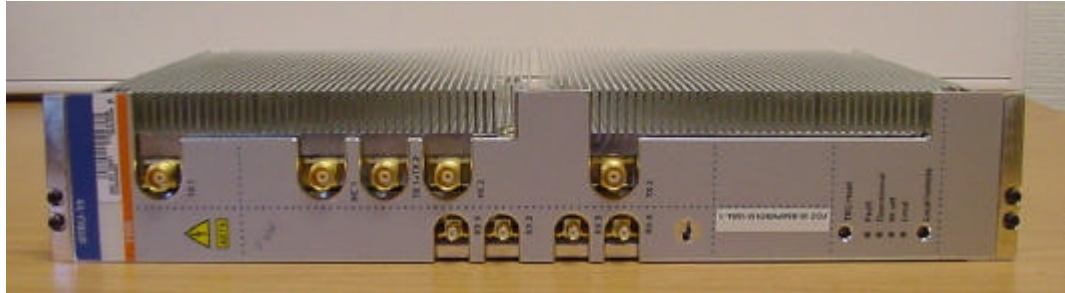

Photos

RBS 2206 24 Volt DC system

Front view

Rear view

Open door view

Top shelf view

Upper middle shelf view

Lower middle shelf view

Bottom shelf view

Transceiver Unit KRC 131 1004/1, R1C

Front side

Rear side

Bottom side