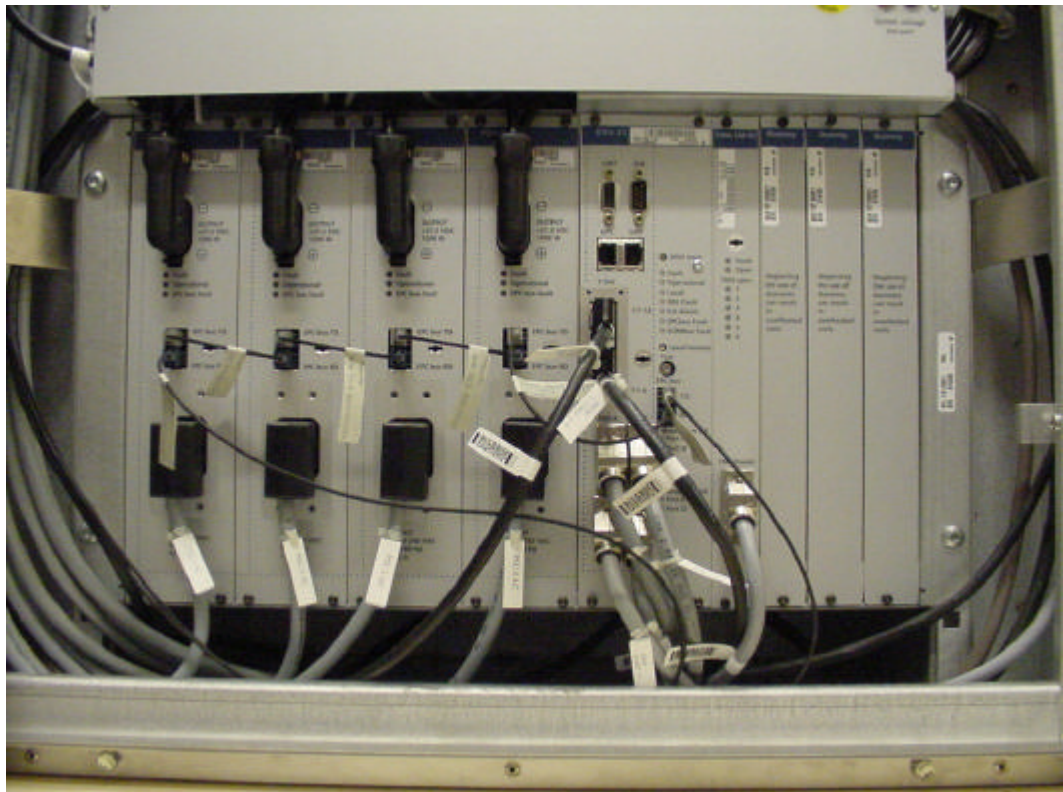

Photos

RBS 2206 24 Volt DC system

Front view

Rear view

Open door view

Top shelf view

Upper middle shelf view

Lower middle shelf view

Bottom shelf view

Transceiver Unit KRC 131 1004/1, R1C

Front side

Rear side

Bottom side