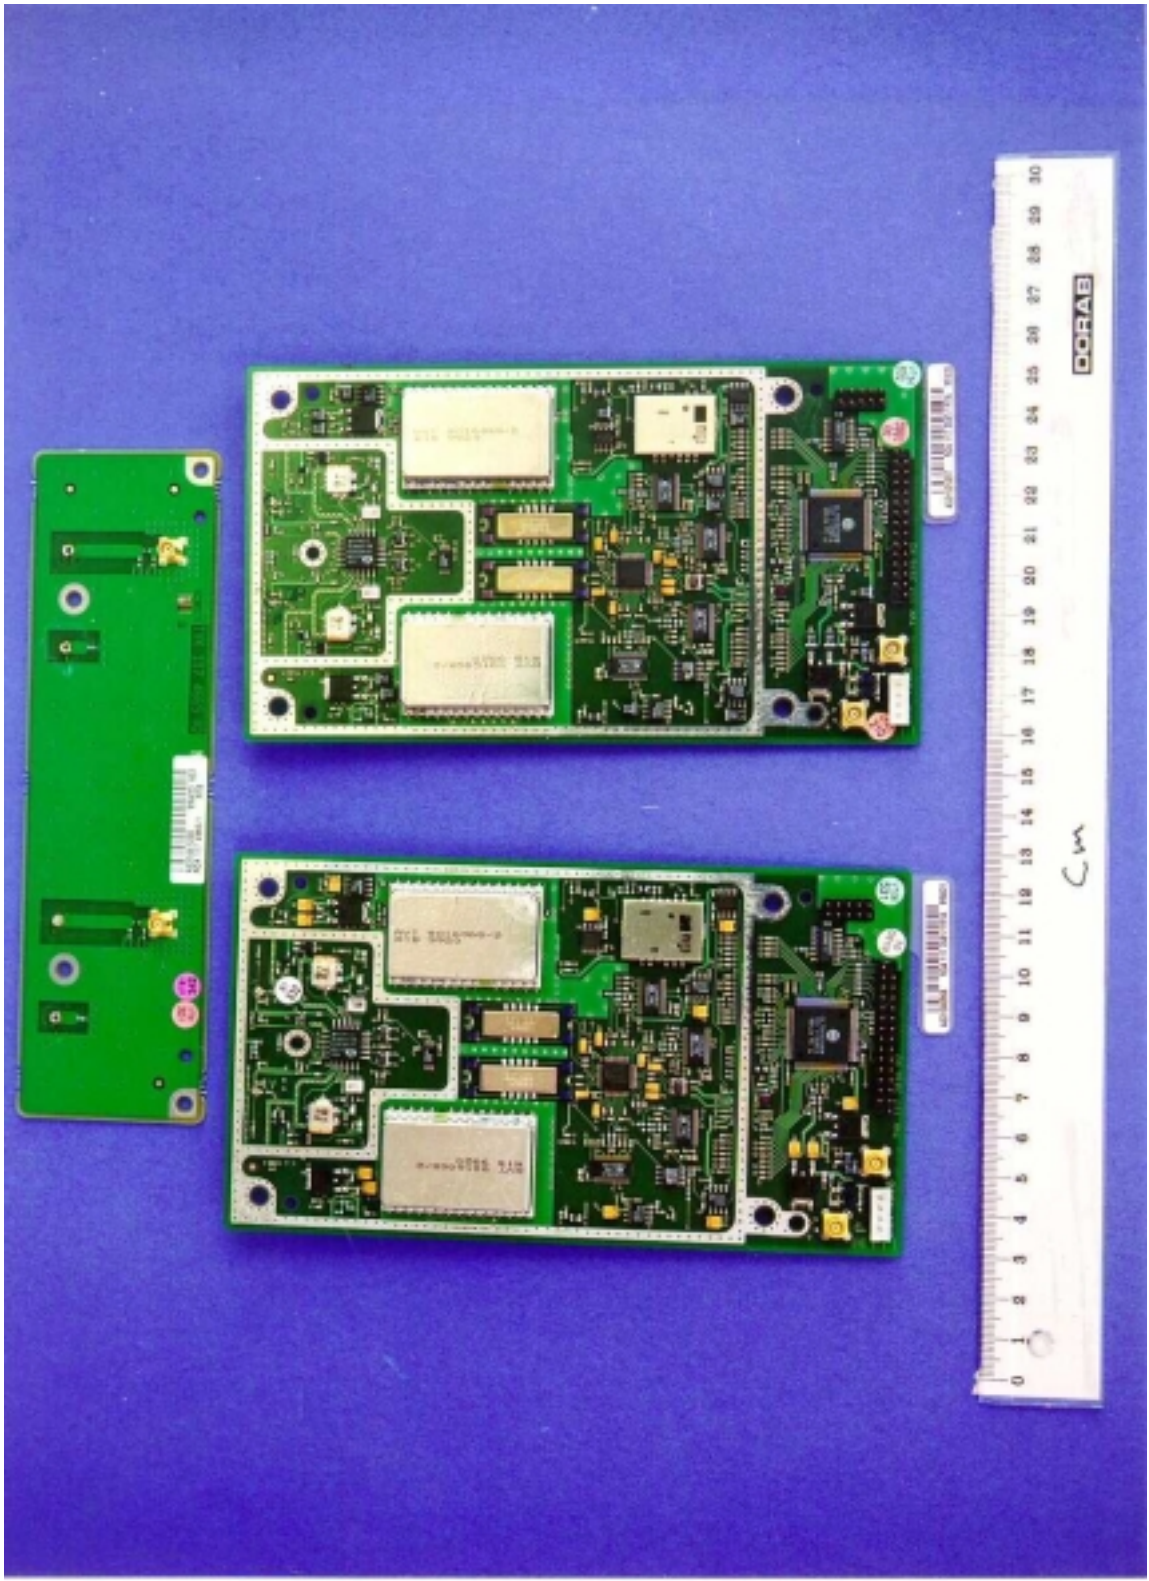

PHOTOGRAPHS OF EQUIPMENT

<u>Exhibit No.</u>	<u>Paragraph. Ref.</u>	<u>Description</u>
9	2.1033 (c12)	Internal Photographs
	<u>Photograph #</u>	
	1	View of microbase showing radio part and digital part.
	2	Top view of Receiver circuit boards
	3	Bottom view of Receiver circuit boards.
	4	Top view of Transmitter circuit board.
	5	Bottom view of Transmitter circuit board.
	6	Top view of Distribution plane circuit board.
	7	Bottom view of Distribution plane circuit board
	8	Top view of Transceiver Control Board.
	9	Bottom view of Transceiver Control Board
	10	Top view of Distribution Switch board
	11	Bottom view of Distribution Switch board
	12	Top view of Power Supply circuit board
	13	Bottom view of Power Supply circuit board
	14	Top view of Control and Power Interface circuit board
	15	Bottom view of Control and Power Interface circuit board

APPLICANT:
Ericsson Radio Systems AB

Exhibit 9
Photograph # 1
FCC ID NO.
B5KKRC16145

PHOTOGRAPHS OF EQUIPMENT

PHOTOGRAPHS OF EQUIPMENT

APPLICANT:
Ericsson Radio Systems AB

Exhibit 9
Photograph # 3
FCC ID NO.
B5KKRC16145