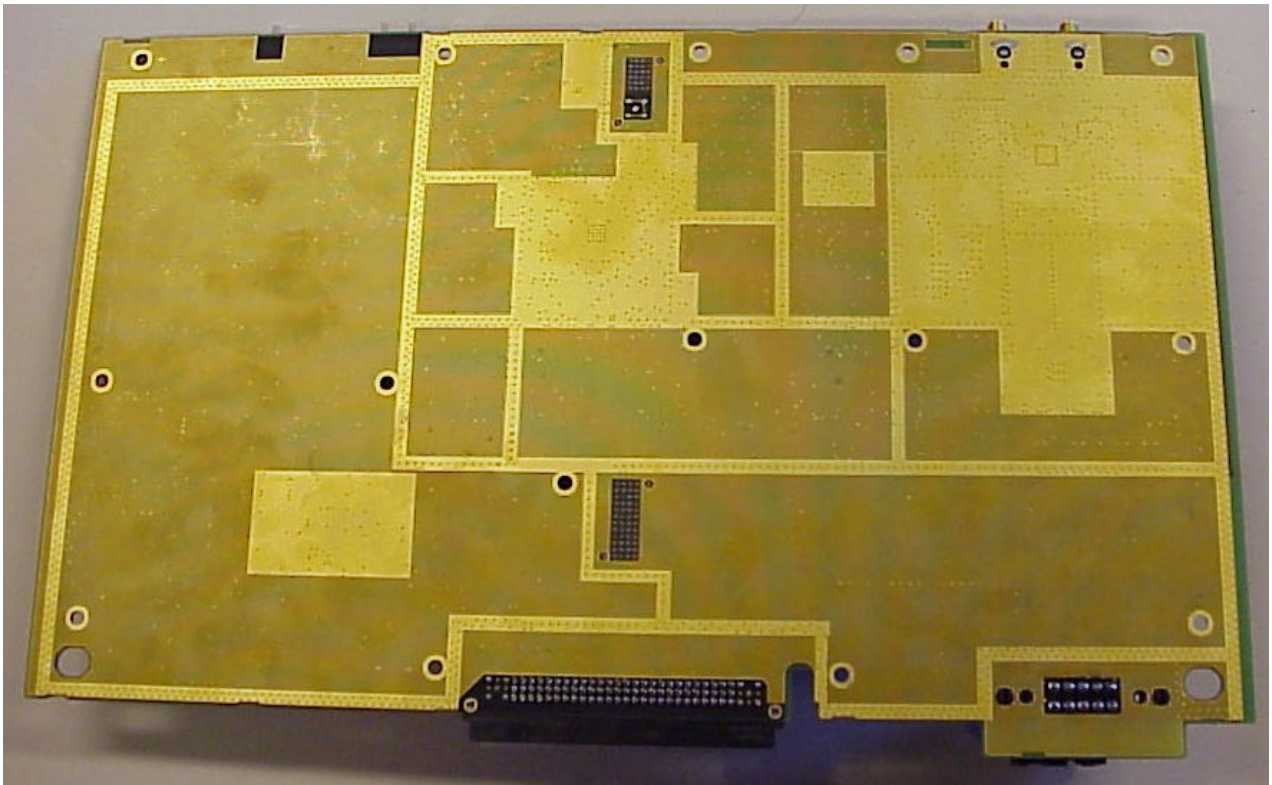

APPLICANT:
Ericsson Radio Systems AB

FCC ID NO.
B5KKRC13149-15

INTERNAL PHOTOGRAPHS

2.1033 (c)(12) Lid Outside plus Front

APPLICANT:
Ericsson Radio Systems AB

FCC ID NO.
B5KKRC13149-15

INTERNAL PHOTOGRAPHS

2.1033 (c)(12) Component Side of Board under Lid

APPLICANT:
Ericsson Radio Systems AB

FCC ID NO.
B5KKRC13149-15

INTERNAL PHOTOGRAPHS

2.1033 (c)(12) Reverse side of Board

APPLICANT:
Ericsson Radio Systems AB

FCC ID NO.
B5KKRC13149-15

INTERNAL PHOTOGRAPHS

2.1033 (c)(12) Bottom Outside - Cooler

APPLICANT:
Ericsson Radio Systems AB

FCC ID NO.
B5KKRC13149-15

INTERNAL PHOTOGRAPHS

2.1033 (c)(12) Component Side of Board under cooler

APPLICANT:
Ericsson Radio Systems AB

FCC ID NO.
B5KKRC13149-15

INTERNAL PHOTOGRAPHS

2.1033 (c)(12) Rear Side of cooler unit