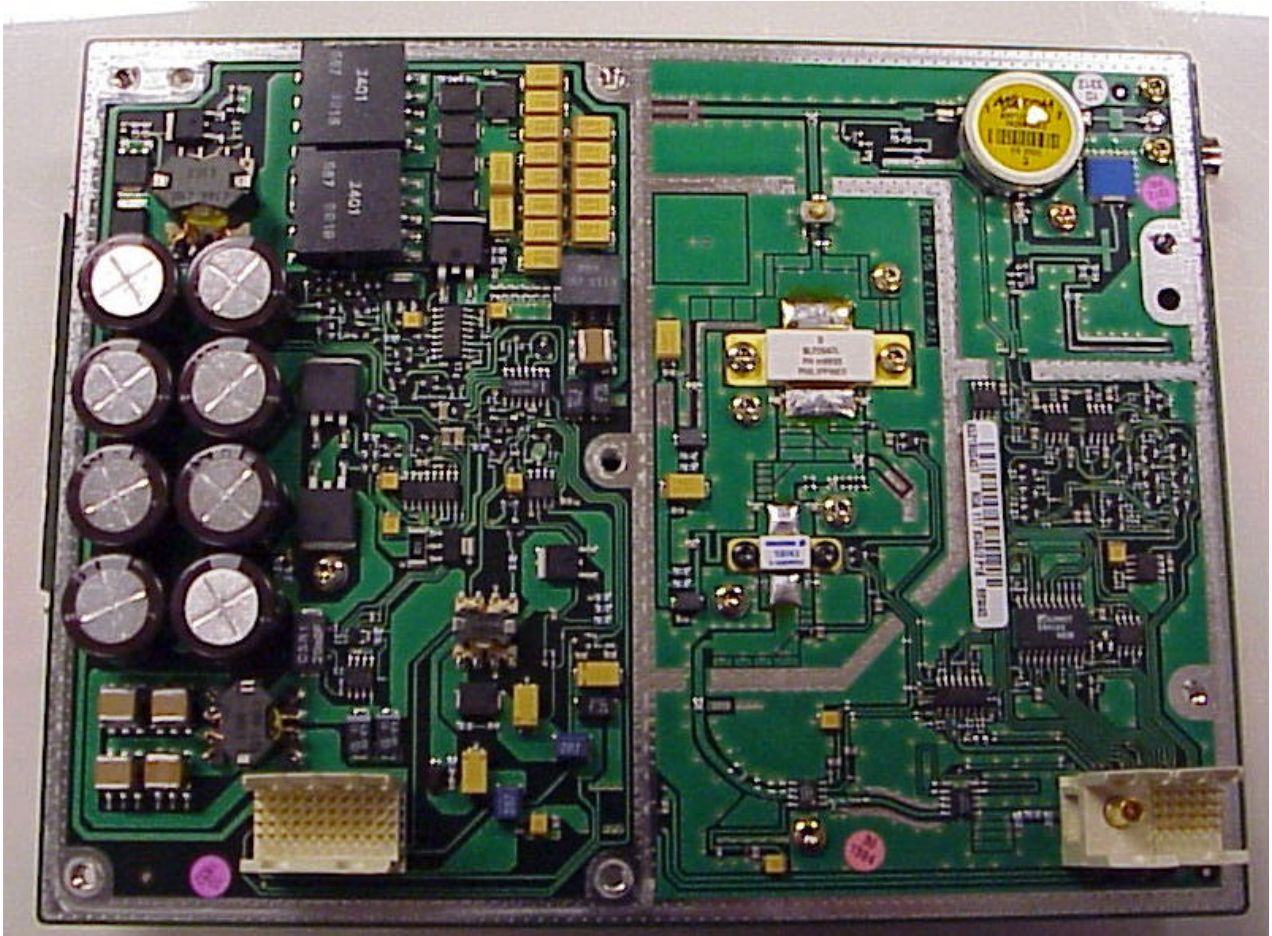

APPLICANT:
Ericsson Radio Systems AB

FCC ID NO.
B5KKRC13149-15

INTERNAL PHOTOGRAPHS

2.1033 (c)(12) Lid Outside plus Front

APPLICANT:
Ericsson Radio Systems AB

FCC ID NO.
B5KKRC13149-15

INTERNAL PHOTOGRAPHS

2.1033 (c)(12) Component Side of Board under Lid

APPLICANT:
Ericsson Radio Systems AB

FCC ID NO.
B5KKRC13149-15

INTERNAL PHOTOGRAPHS

2.1033 (c)(12) Reverse side of Board

APPLICANT:
Ericsson Radio Systems AB

FCC ID NO.
B5KKRC13149-15

INTERNAL PHOTOGRAPHS

2.1033 (c)(12) Bottom Outside - Cooler

APPLICANT:
Ericsson Radio Systems AB

FCC ID NO.
B5KKRC13149-15

INTERNAL PHOTOGRAPHS

2.1033 (c)(12) Component Side of Board under cooler

APPLICANT:
Ericsson Radio Systems AB

FCC ID NO.
B5KKRC13149-15

INTERNAL PHOTOGRAPHS