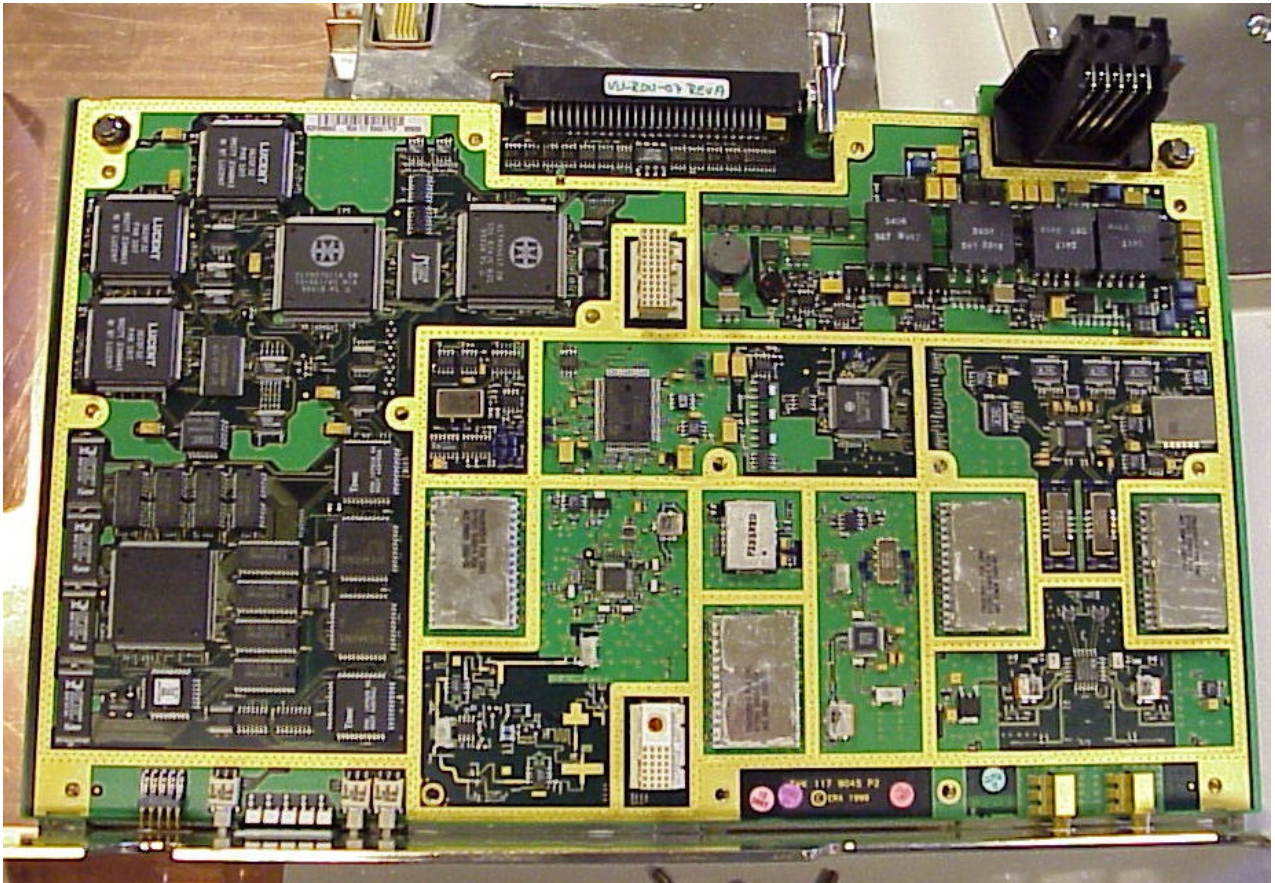

APPLICANT:
Ericsson Radio Systems AB

FCC ID NO.
B5KKRC13149-15

INTERNAL PHOTOGRAPHS

2.1033 (c)(12) Lid Outside plus Front

APPLICANT:
Ericsson Radio Systems AB

FCC ID NO.
B5KKRC13149-15

INTERNAL PHOTOGRAPHS

2.1033 (c)(12) Component Side of Board under Lid

APPLICANT:
Ericsson Radio Systems AB

FCC ID NO.
B5KKRC13149-15

INTERNAL PHOTOGRAPHS

2.1033 (c)(12) Reverse side of Board

APPLICANT:
Ericsson Radio Systems AB

FCC ID NO.
B5KKRC13149-15

INTERNAL PHOTOGRAPHS

2.1033 (c)(12) Bottom Outside - Cooler

APPLICANT:
Ericsson Radio Systems AB

FCC ID NO.
B5KKRC13149-15

INTERNAL PHOTOGRAPHS

2.1033 (c)(12) Component Side of Board under cooler

APPLICANT:
Ericsson Radio Systems AB

FCC ID NO.
B5KKRC13149-15

INTERNAL PHOTOGRAPHS