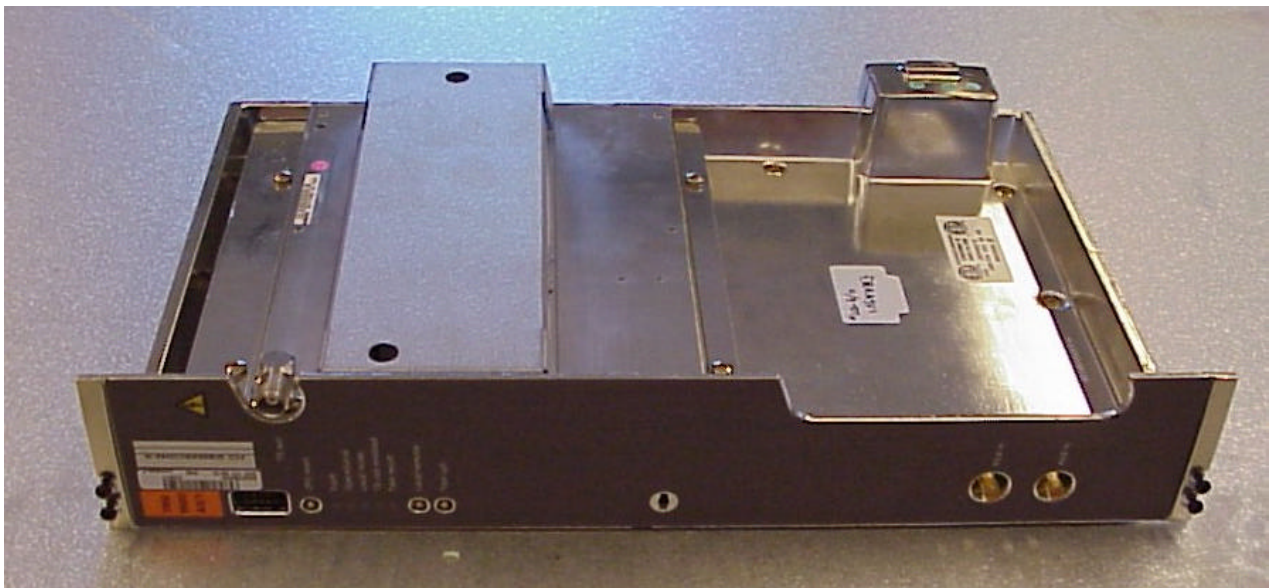

APPLICANT:  
Ericsson Radio System AB

FCC ID NO.  
B5KKRC13149-15

INTERNAL PHOTOGRAPHS

---

---

2.1033 (c) (12) Lid Outside plus Front

APPLICANT:  
Ericsson Radio System AB

FCC ID NO.  
B5KKRC13149-15

INTERNAL PHOTOGRAPHS

---

---

2.1033 (c) (12) Component Side of Board under Lid

APPLICANT:  
Ericsson Radio System AB

FCC ID NO.  
B5KKRC13149-15

INTERNAL PHOTOGRAPHS

---

---

2.1033 (c)(12) Reverse side of Board

APPLICANT:  
Ericsson Radio System AB

FCC ID NO.  
B5KKRC13149-15

INTERNAL PHOTOGRAPHS

---

---

2.1033 (c) (12) Bottom Outside - Cooler

APPLICANT:  
Ericsson Radio System AB

FCC ID NO.  
B5KKRC13149-15

INTERNAL PHOTOGRAPHS

---

---

2.1033 (c) (12) Component Side of Board under cooler

APPLICANT:  
Ericsson Radio System AB

FCC ID NO.  
B5KKRC13149-15