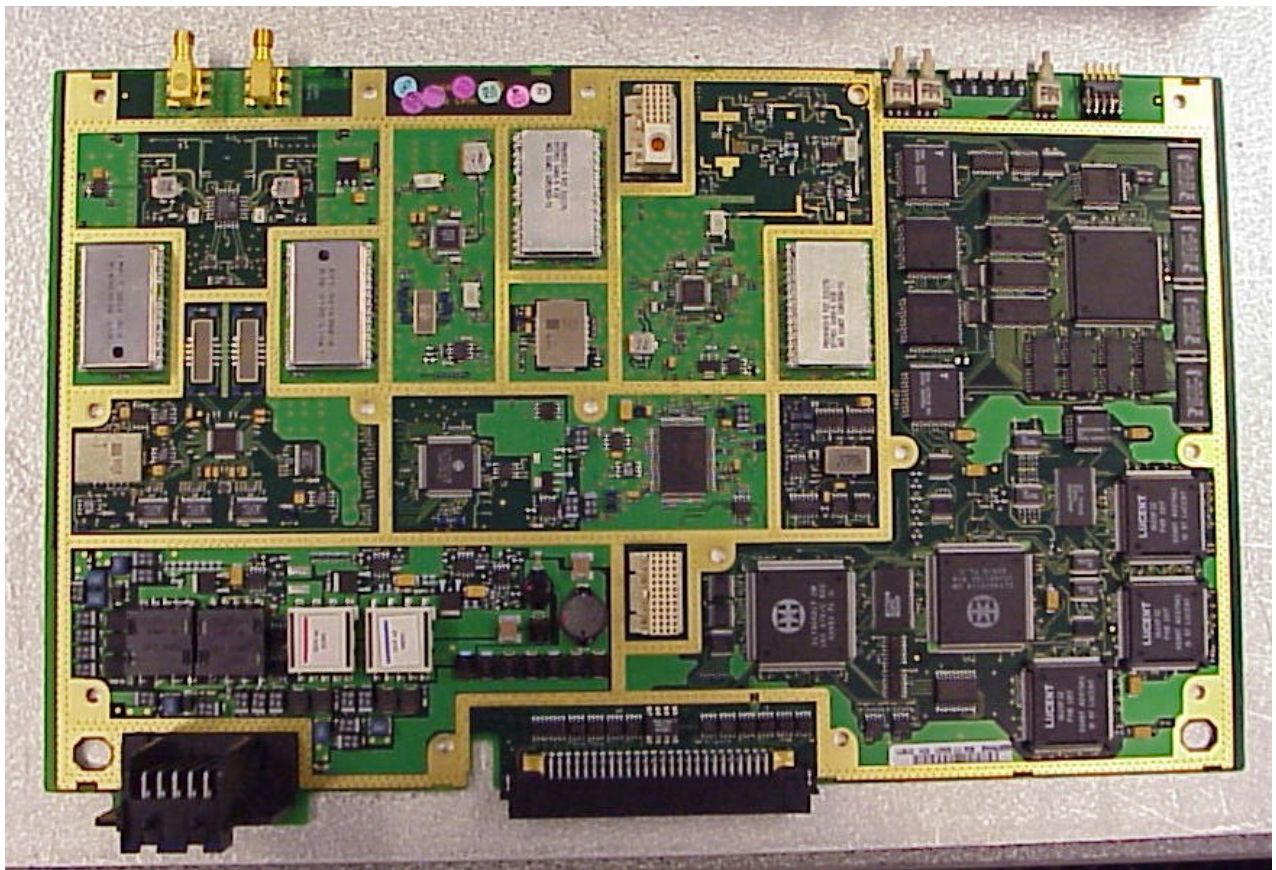

APPLICANT:  
Ericsson Radio System AB

FCC ID NO.  
B5KKRC13149-15

INTERNAL PHOTOGRAPHS

---

---

2.1033 (c) (12) Lid Outside plus Front

APPLICANT:  
Ericsson Radio System AB

FCC ID NO.  
B5KKRC13149-15

INTERNAL PHOTOGRAPHS

---

---

2.1033 (c) (12) Component Side of Board under Lid

APPLICANT:  
Ericsson Radio System AB

FCC ID NO.  
B5KKRC13149-15

INTERNAL PHOTOGRAPHS

---

---

2.1033 (c)(12) Reverse side of Board

APPLICANT:  
Ericsson Radio System AB

FCC ID NO.  
B5KKRC13149-15

INTERNAL PHOTOGRAPHS

---

---

2.1033 (c) (12) Bottom Outside - Cooler

APPLICANT:  
Ericsson Radio System AB

FCC ID NO.  
B5KKRC13149-15

INTERNAL PHOTOGRAPHS

---

---

2.1033 (c) (12) Component Side of Board under cooler

APPLICANT:  
Ericsson Radio System AB

FCC ID NO.  
B5KKRC13149-15