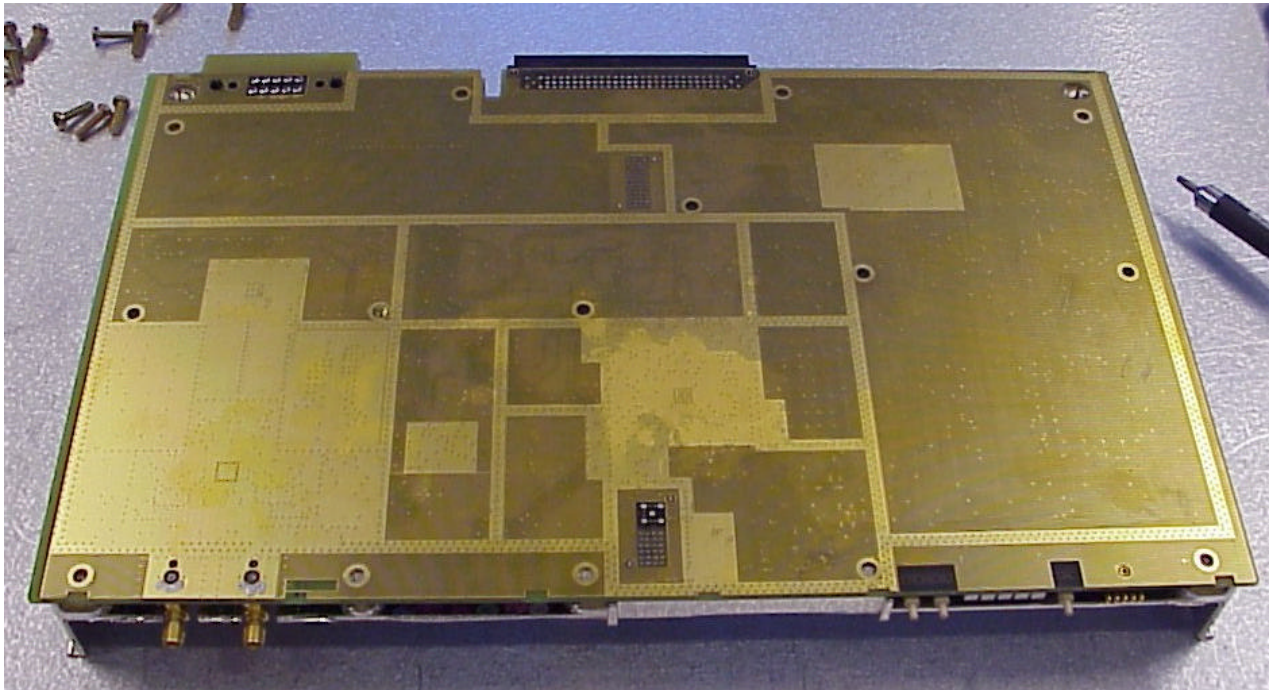

APPLICANT:  
Ericsson Radio System AB

FCC ID NO.  
B5KKRC13149-15

INTERNAL PHOTOGRAPHS

---

---

2.1033 (c) (12) Lid Outside plus Front

APPLICANT:  
Ericsson Radio System AB

FCC ID NO.  
B5KKRC13149-15

INTERNAL PHOTOGRAPHS

---

---

2.1033 (c) (12) Component Side of Board under Lid

APPLICANT:  
Ericsson Radio System AB

FCC ID NO.  
B5KKRC13149-15

INTERNAL PHOTOGRAPHS

---

---

2.1033 (c)(12) Reverse side of Board

APPLICANT:  
Ericsson Radio System AB

FCC ID NO.  
B5KKRC13149-15

INTERNAL PHOTOGRAPHS

---

---

2.1033 (c) (12) Bottom Outside - Cooler

APPLICANT:  
Ericsson Radio System AB

FCC ID NO.  
B5KKRC13149-15

INTERNAL PHOTOGRAPHS

---

---

2.1033 (c) (12) Component Side of Board under cooler

APPLICANT:  
Ericsson Radio System AB

FCC ID NO.  
B5KKRC13149-15