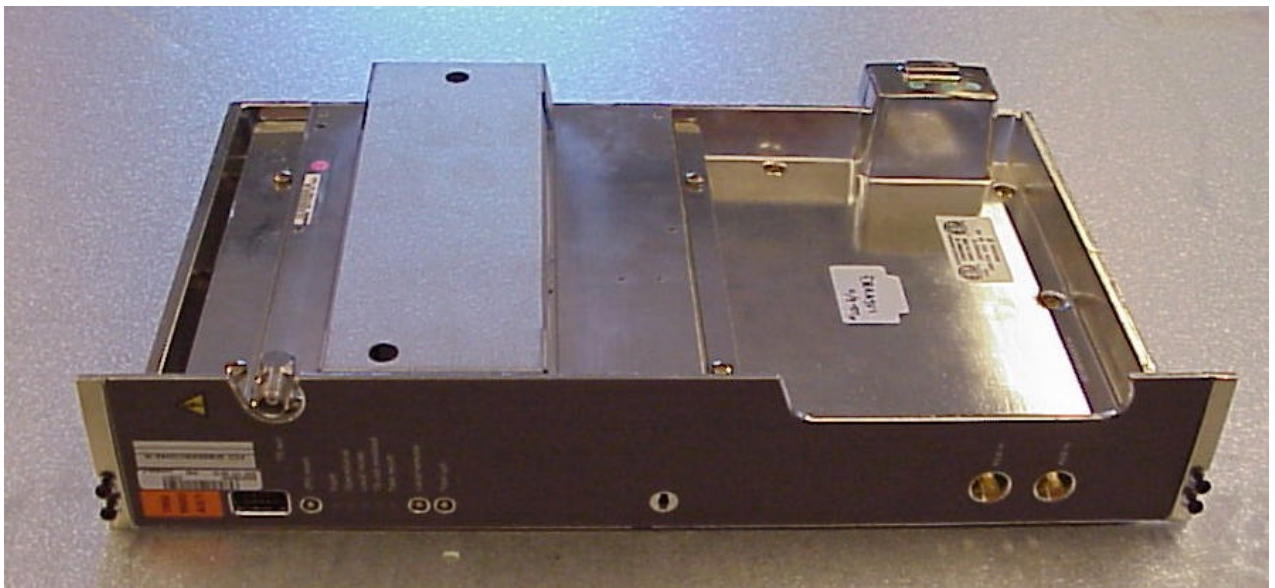

APPLICANT:  
Ericsson Radio System AB

FCC ID NO.  
B5KKRC13149-15

INTERNAL PHOTOGRAPHS

---

---

2.1033 (c) (12) Lid Outside plus Front

APPLICANT:  
Ericsson Radio System AB

FCC ID NO.  
B5KKRC13149-15

INTERNAL PHOTOGRAPHS

---

---

2.1033 (c) (12) Component Side of Board under Lid

APPLICANT:  
Ericsson Radio System AB

FCC ID NO.  
B5KKRC13149-15

INTERNAL PHOTOGRAPHS

---

---

2.1033 (c)(12) Reverse side of Board

APPLICANT:  
Ericsson Radio System AB

FCC ID NO.  
B5KKRC13149-15

INTERNAL PHOTOGRAPHS

---

---

2.1033 (c) (12) Bottom Outside - Cooler