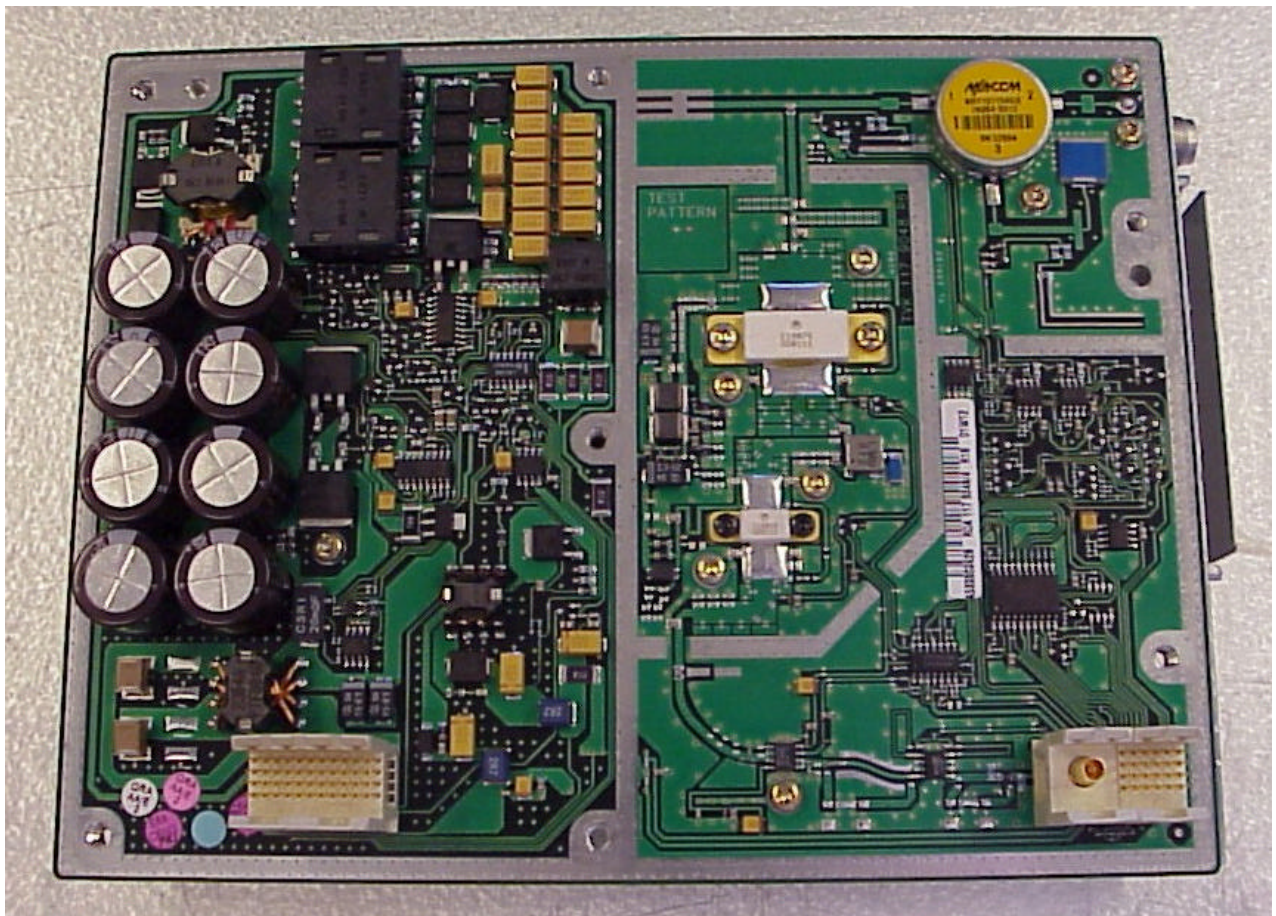

APPLICANT:  
Ericsson Radio System AB

FCC ID NO.  
B5KKRC13149-15

INTERNAL PHOTOGRAPHS

---

---

2.1033 (c) (12) Lid Outside plus Front

APPLICANT:  
Ericsson Radio System AB

FCC ID NO.  
B5KKRC13149-15

INTERNAL PHOTOGRAPHS

---

---

2.1033 (c) (12) Component Side of Board under Lid

APPLICANT:  
Ericsson Radio System AB

FCC ID NO.  
B5KKRC13149-15

INTERNAL PHOTOGRAPHS

---

---

2.1033 (c)(12) Reverse side of Board

APPLICANT:  
Ericsson Radio System AB

FCC ID NO.  
B5KKRC13149-15

INTERNAL PHOTOGRAPHS

---

---

2.1033 (c) (12) Bottom Outside - Cooler

APPLICANT:  
Ericsson Radio System AB

FCC ID NO.  
B5KKRC13149-15

INTERNAL PHOTOGRAPHS

---

---

2.1033 (c) (12) Component Side of Board under cooler

APPLICANT:  
Ericsson Radio System AB

FCC ID NO.  
B5KKRC13149-15