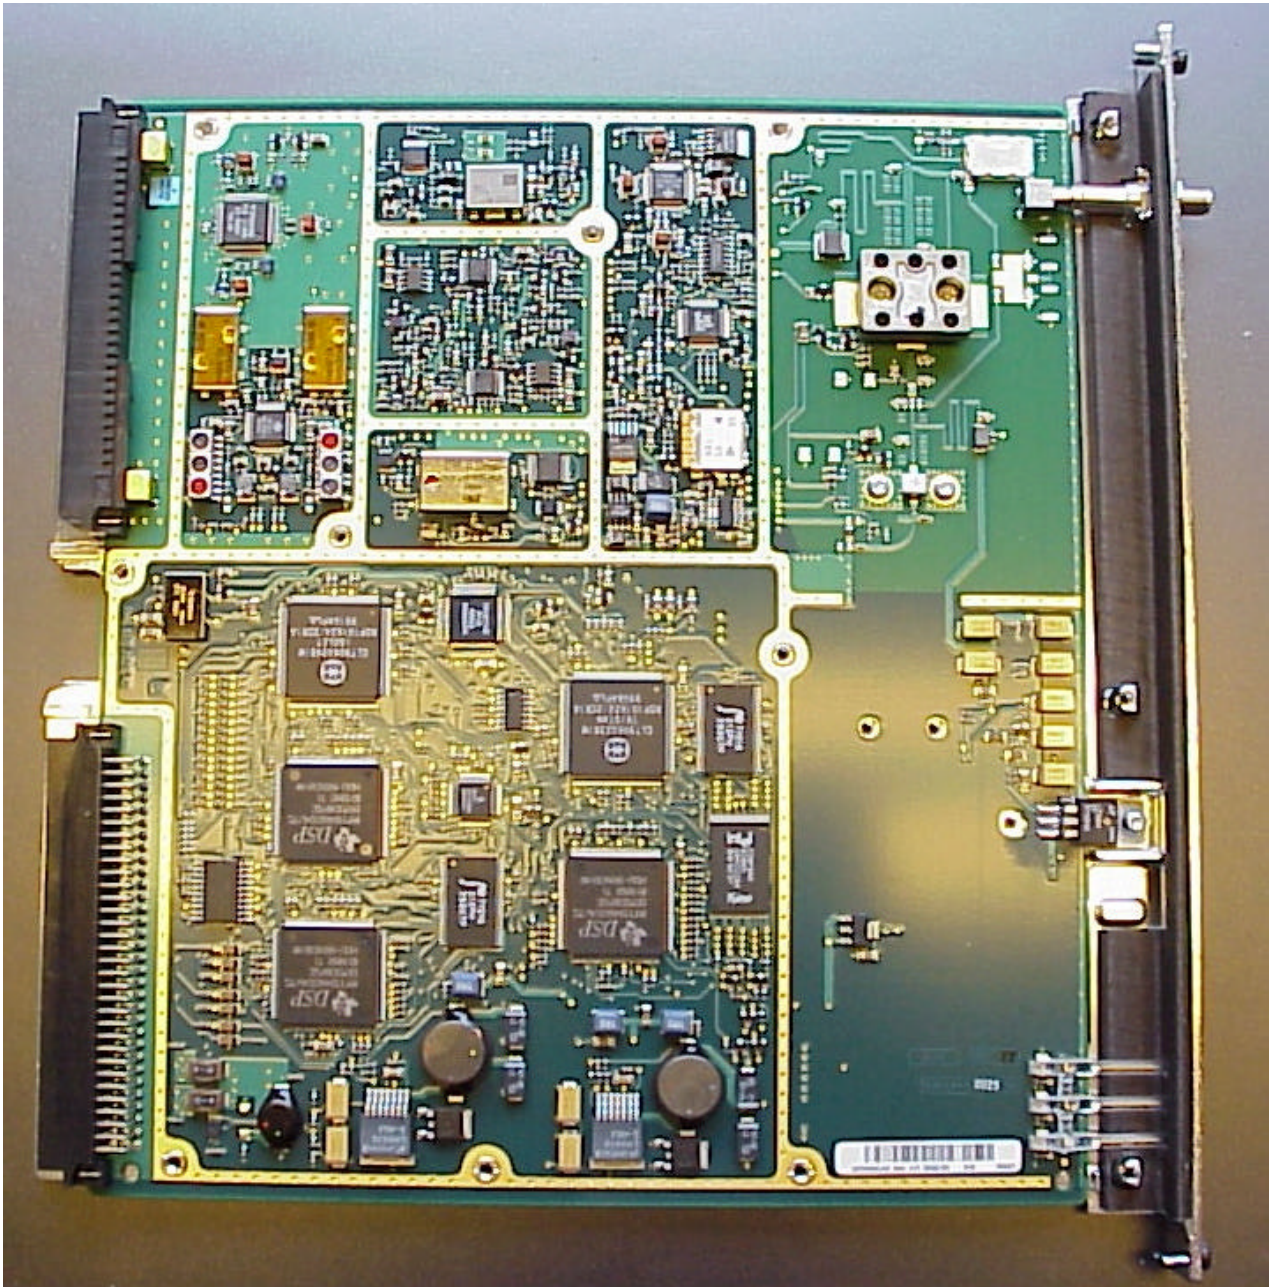

APPLICANT:
Ericsson Radio System AB

FCC ID NO.
B5KKRC12110-21

INTERNAL PHOTOGRAPHS

2.1033 (c)(12) Lid Outside plus Front

APPLICANT:
Ericsson Radio System AB

FCC ID NO.
B5KKRC12110-21

INTERNAL PHOTOGRAPHS

2.1033 (c)(12) Component Side of Board under Lid

APPLICANT:
Ericsson Radio System AB

FCC ID NO.
B5KKRC12110-21

INTERNAL PHOTOGRAPHS

2.1033 (c)(12) Reverse side of Board

APPLICANT:
Ericsson Radio System AB

FCC ID NO.
B5KKRC12110-21

INTERNAL PHOTOGRAPHS

2.1033 (c)(12) Bottom Outside - Cooler