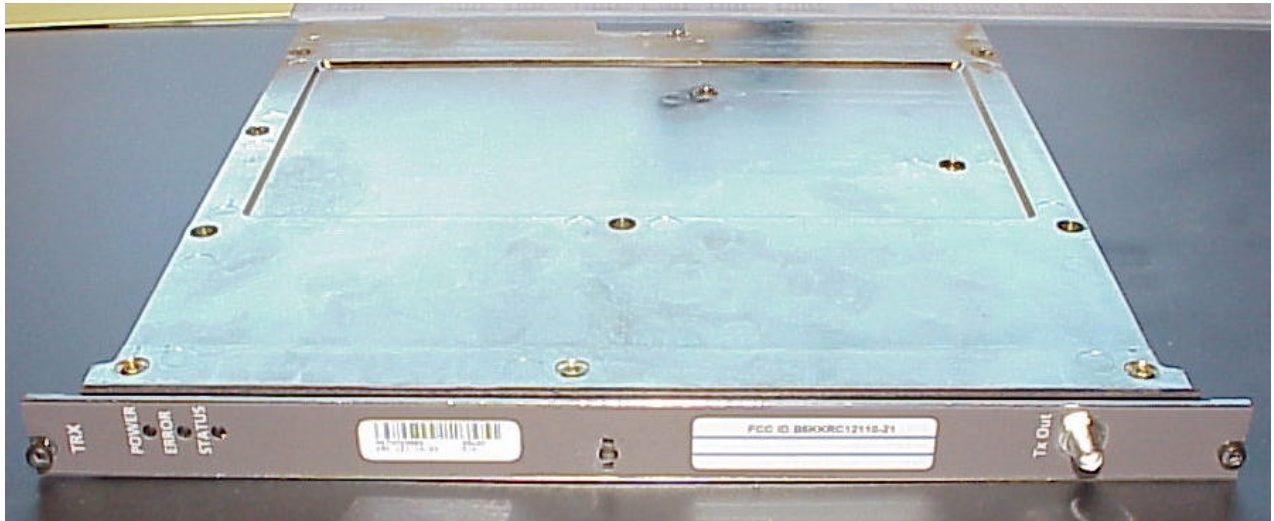

APPLICANT:
Ericsson Radio System AB

FCC ID NO.
B5KKRC12110-21

INTERNAL PHOTOGRAPHS

2.1033 (c)(12) Lid Outside plus Front

APPLICANT:
Ericsson Radio System AB

FCC ID NO.
B5KKRC12110-21

INTERNAL PHOTOGRAPHS

2.1033 (c)(12) Component Side of Board under Lid

APPLICANT:
Ericsson Radio System AB

FCC ID NO.
B5KKRC12110-21

INTERNAL PHOTOGRAPHS

2.1033 (c)(12) Reverse side of Board

APPLICANT:
Ericsson Radio System AB

FCC ID NO.
B5KKRC12110-21

INTERNAL PHOTOGRAPHS

2.1033 (c)(12) Bottom Outside - Cooler