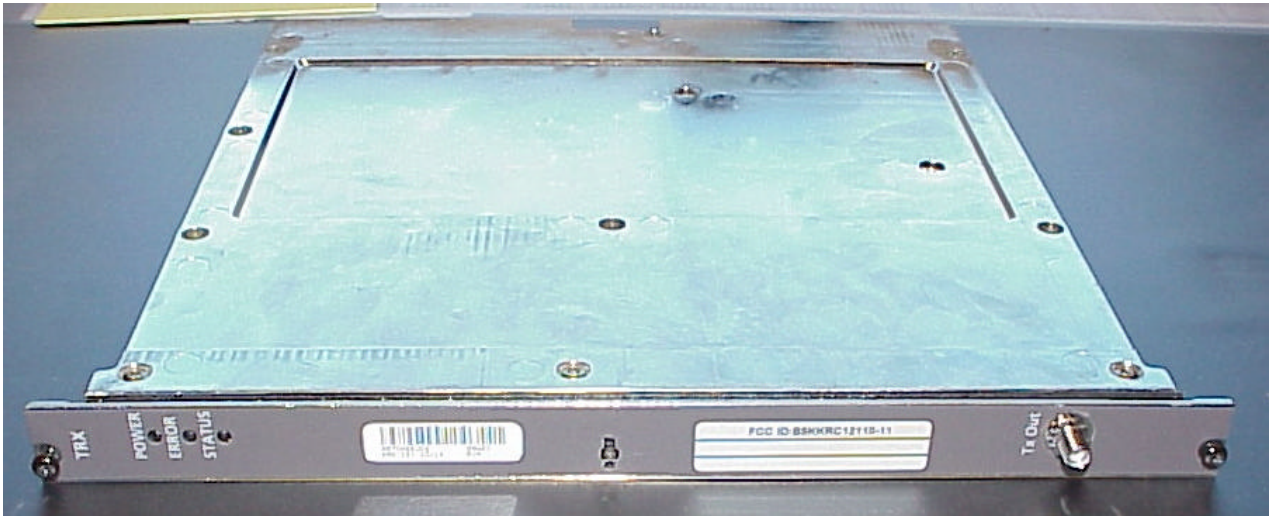

APPLICANT:  
Ericsson Radio System AB

FCC ID NO.  
B5KKRC12110-11

INTERNAL PHOTOGRAPHS

---

---

1.1033 (C)(12) Lid Outside plus Front

APPLICANT:  
Ericsson Radio System AB

FCC ID NO.  
B5KKRC12110-11

INTERNAL PHOTOGRAPHS

---

2.1033 (c)(12) Component Side of Board under Lid

APPLICANT:  
Ericsson Radio System AB

FCC ID NO.  
B5KKRC12110-11

INTERNAL PHOTOGRAPHS

---

2.1033 (c)(12) Reverse side of board