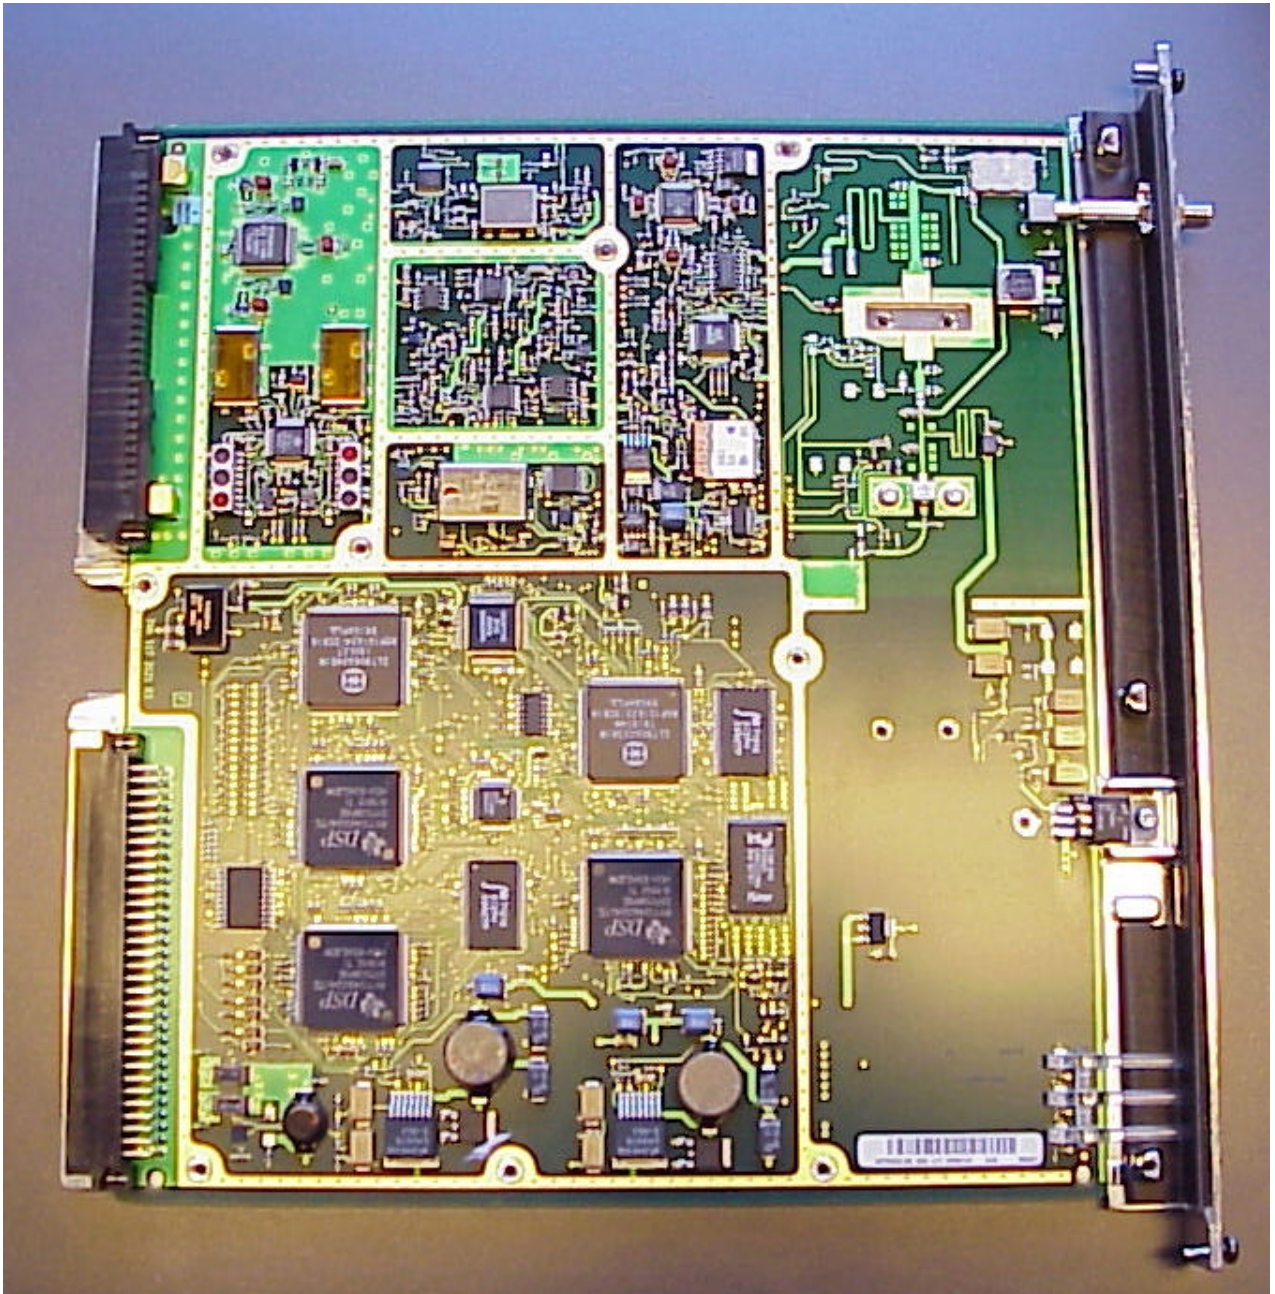

APPLICANT:  
Ericsson Radio System AB

FCC ID NO.  
B5KKRC12110-11

INTERNAL PHOTOGRAPHS

---

---

1.1033 (C)(12) Lid Outside plus Front

APPLICANT:  
Ericsson Radio System AB

FCC ID NO.  
B5KKRC12110-11

INTERNAL PHOTOGRAPHS

---

2.1033 (c)(12) Component Side of Board under Lid

APPLICANT:  
Ericsson Radio System AB

FCC ID NO.  
B5KKRC12110-11

INTERNAL PHOTOGRAPHS

---

2.1033 (c)(12) Reverse side of board

APPLICANT:  
Ericsson Radio System AB

FCC ID NO.  
B5KKRC12110-11

INTERNAL PHOTOGRAPHS

---

2.1033 (c)(12) Bottom Outside - Cooler