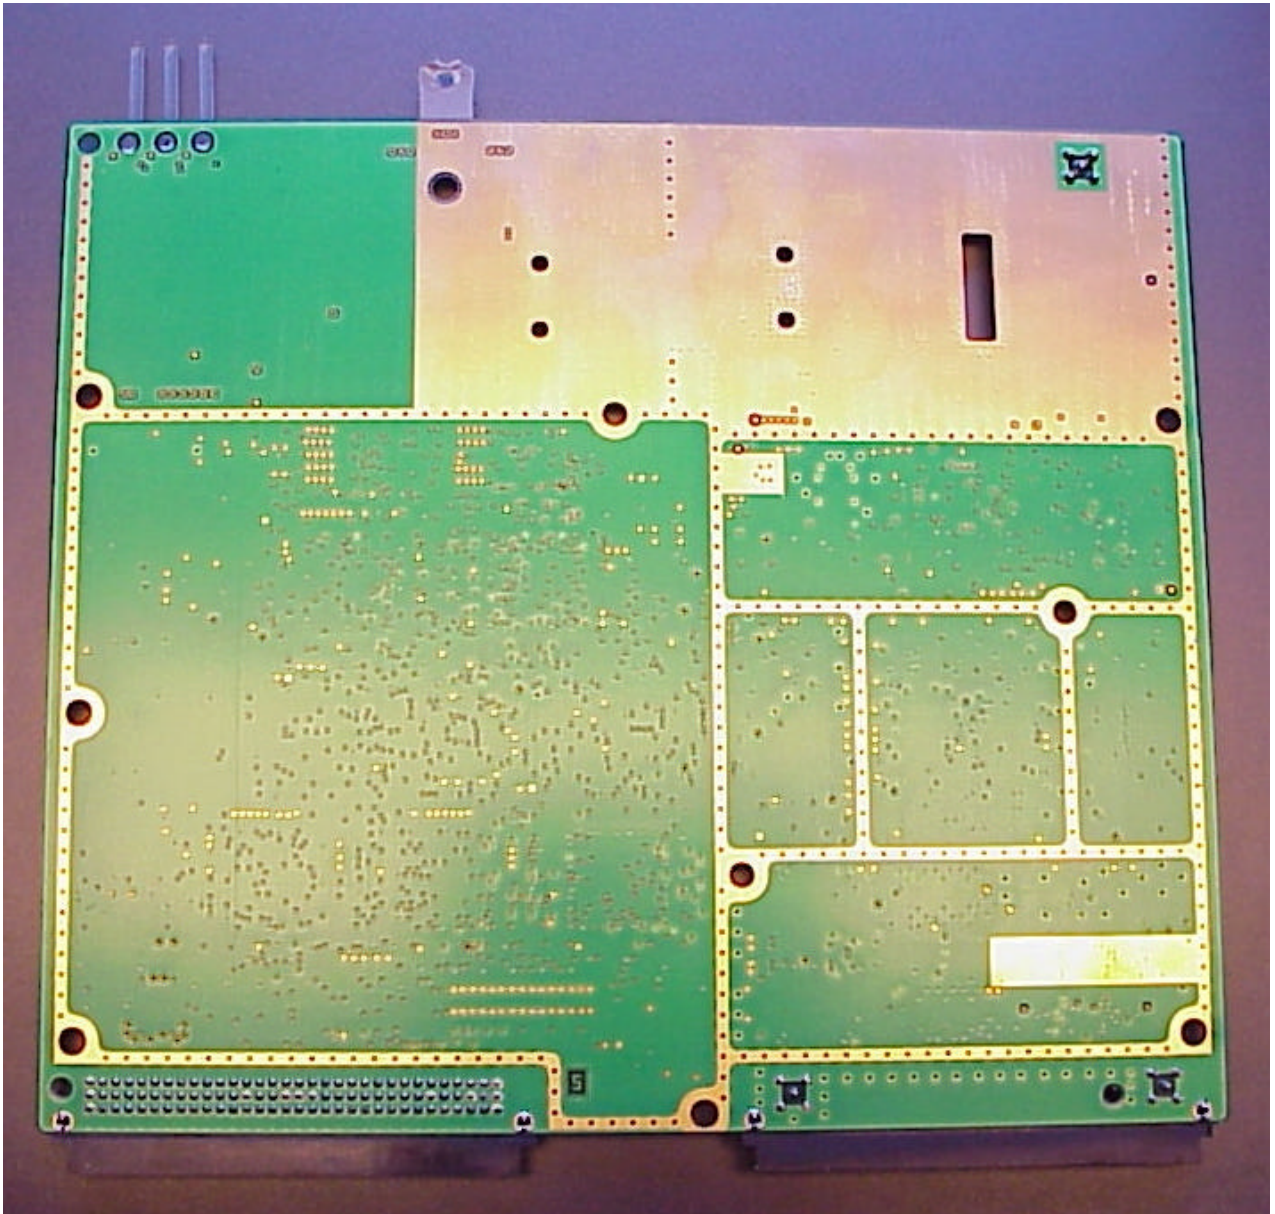

APPLICANT:  
Ericsson Radio System AB

FCC ID NO.  
B5KKRC12110-11

INTERNAL PHOTOGRAPHS

---

---

1.1033 (C)(12) Lid Outside plus Front

APPLICANT:  
Ericsson Radio System AB

FCC ID NO.  
B5KKRC12110-11

INTERNAL PHOTOGRAPHS

---

2.1033 (c)(12) Component Side of Board under Lid

APPLICANT:  
Ericsson Radio System AB

FCC ID NO.  
B5KKRC12110-11

INTERNAL PHOTOGRAPHS

---

2.1033 (c)(12) Reverse side of board

APPLICANT:  
Ericsson Radio System AB

FCC ID NO.  
B5KKRC12110-11

INTERNAL PHOTOGRAPHS

---

2.1033 (c)(12) Bottom Outside - Cooler