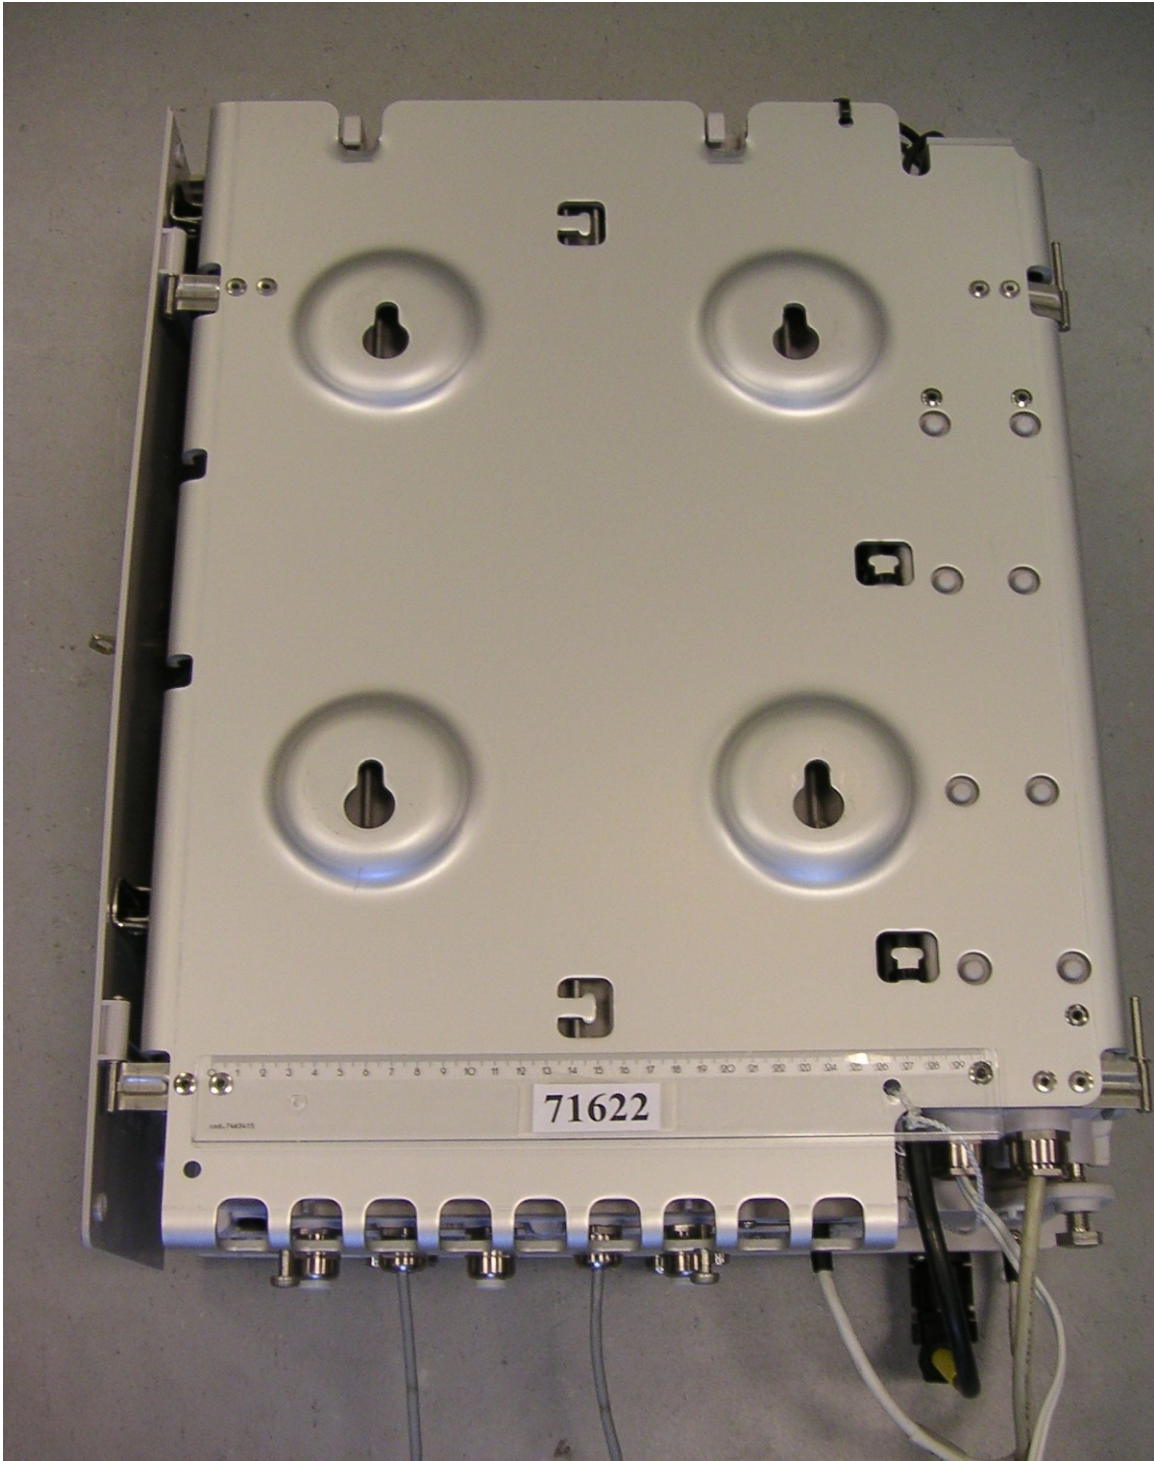

PHT/71622JD21/001 RBS2308 Cabinet with Shields and Mounting Base. Front View

PHT/71622JD21/002 RBS2308 Cabinet with Shields Removed. Front View

PHT/71622JD21/003 RBS2308 Cabinet with Mounting Base. Open View

PHT/71622JD21/004 RBS2308 Cabinet with Mounting Base. Back View

PHT/71622JD21/005 Mounting Base. Front View

13 14 15 16 17

**71622JD21**

**IC : 287V-AGS61847**

**FCC ID: B5KBRRC16184-7**

**KRC 161 84/7 R**  
**AE52998728**

**20060619**

**ERICSSON** 

PHT/71622JD21/008 IXU-21. Front View

PHT/71622JD21/009 IXU-21. Back View