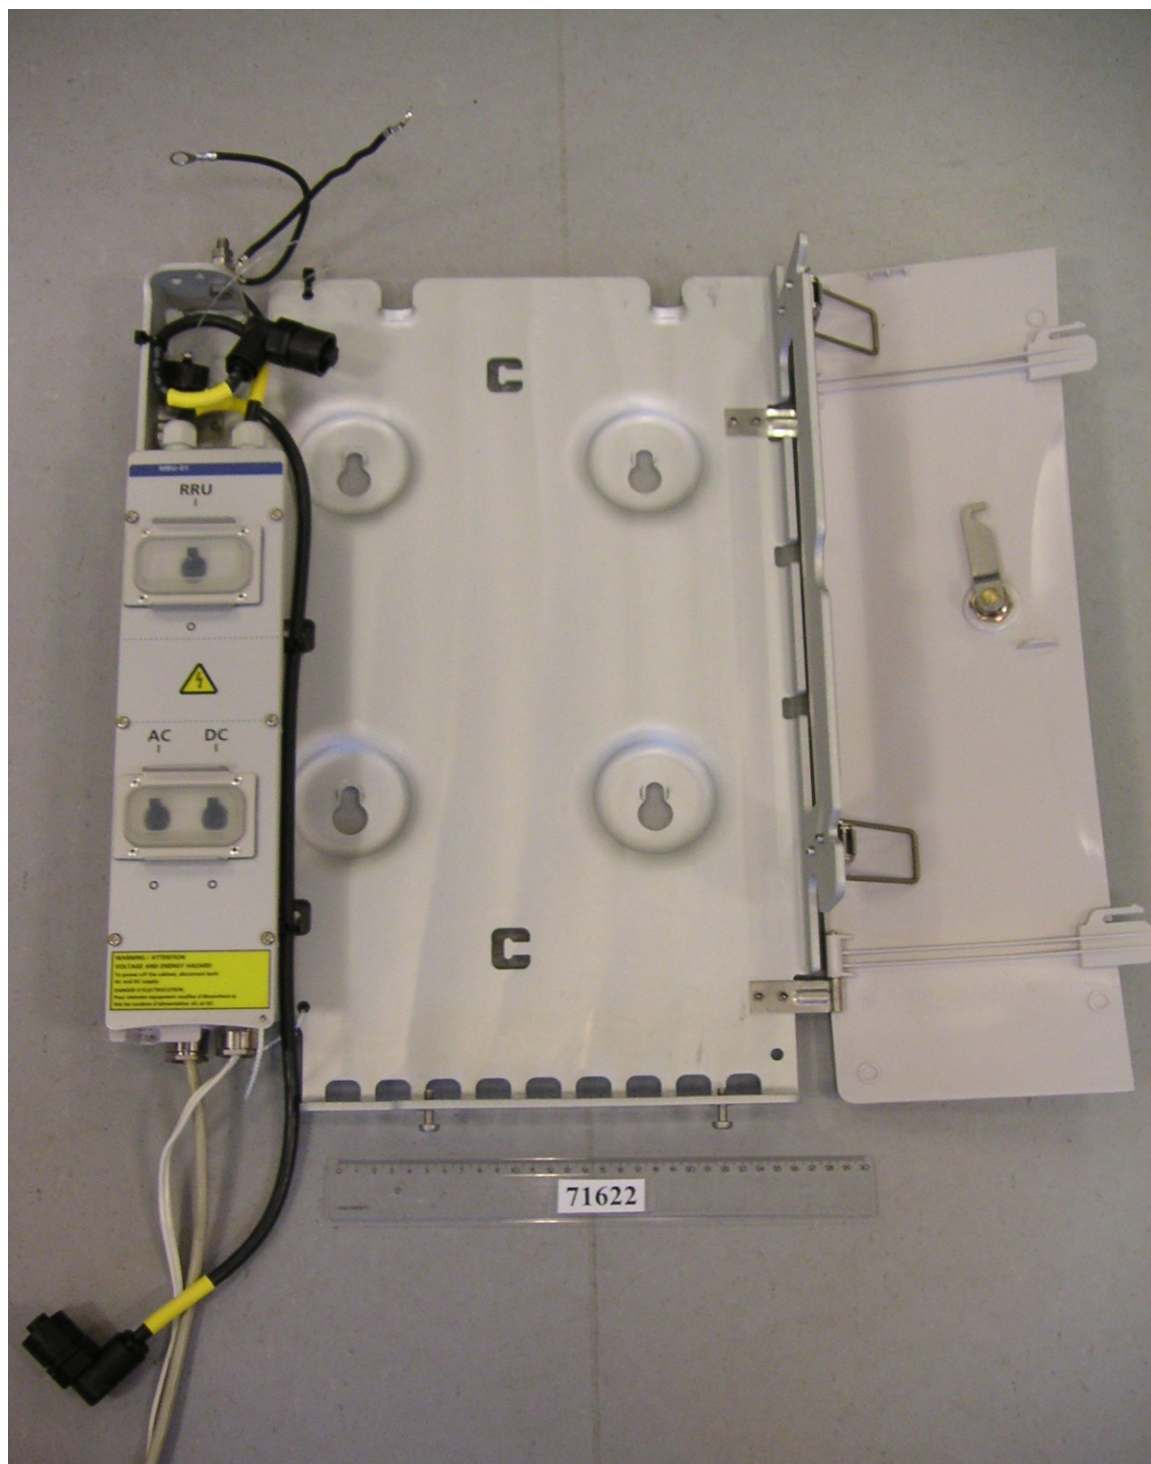

PHT/71622JD21/001 RBS2308 Cabinet with Shields and Mounting Base. Front View

PHT/71622JD21/002 RBS2308 Cabinet with Shields Removed. Front View

PHT/71622JD21/003 RBS2308 Cabinet with Mounting Base. Open View

PHT/71622JD21/004 RBS2308 Cabinet with Mounting Base. Back View

PHT/71622JD21/005 Mounting Base. Front View

13 14 15 16 17

**71622JD21**

**IC : 287V-AGS61847**

**FCC ID: B5KBRRC16184-7**

**KRC 161 84/7 R**  
**AE52998728**

**20060619**

**ERICSSON** 

PHT/71622JD21/008 IXU-21. Front View

PHT/71622JD21/009 IXU-21. Back View