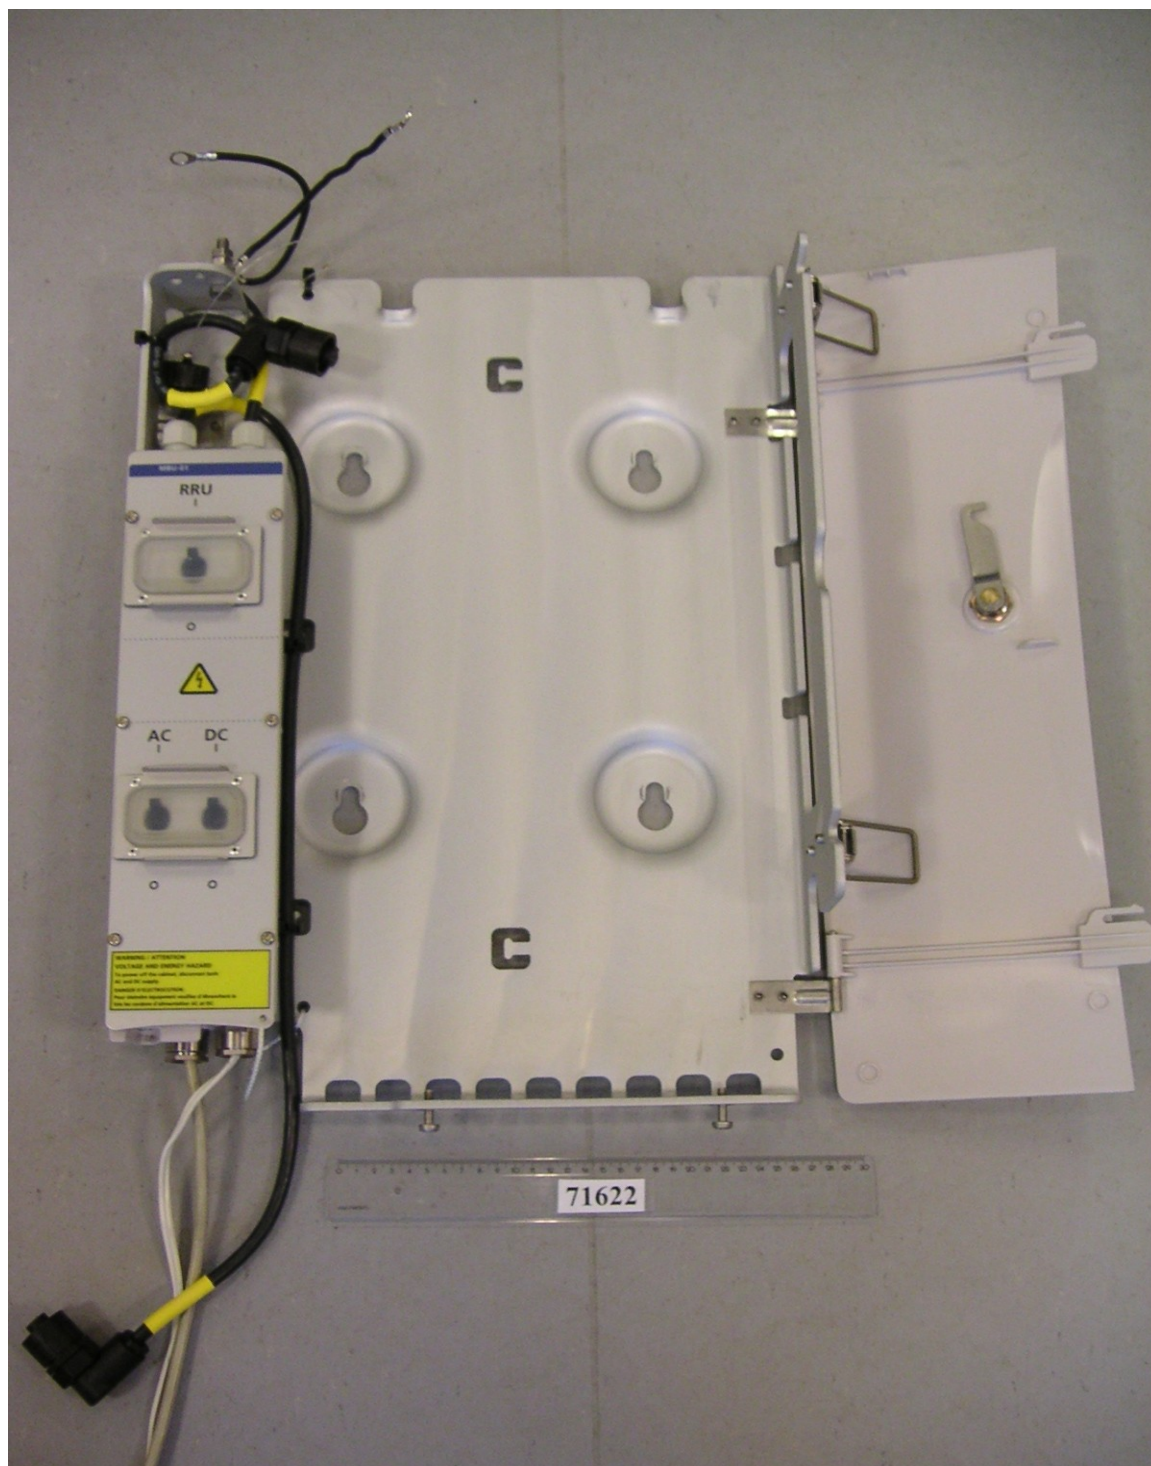

PHT/71622JD11/001 RBS2308 Cabinet with Shields and Mounting Base. Front View

PHT/71622JD11/002 RBS2308 Cabinet with Shields Removed. Front View

PHT/71622JD11/003 RBS2308 Cabinet with Mounting Base. Open View

PHT/71622JD11/004 RBS2308 Cabinet with Mounting Base. Back View

PHT/71622JD11/005 Mounting Base. Front View

PHT/71622JD11/007 FCC Identifier Label

**71622JD11**

**FCC ID: B5KCKRC16184-3**

**KRC 161 84/3 R7C  
AE52960104**

**20060607**

**ERICSSON**

PHT/71622JD11/008 IXU-21. Front View

PHT/71622JD11/009 IXU-21. Back View