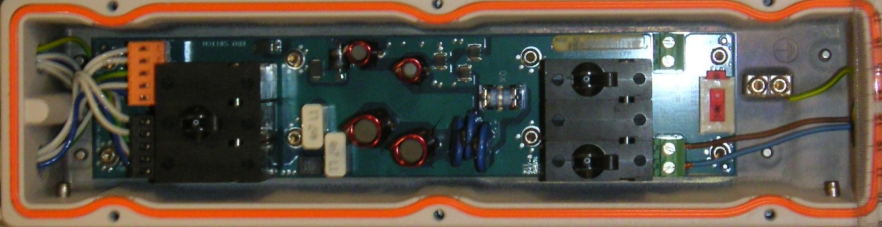

WARNING!  
MUST BE CONNECTED  
TO PROTECTIVE EARTH

46314JD11

SCIENTIA

IC:287Y - AGS61284

FCC ID:B5KAKRC161028-4

AES1444005  
KRC 161 028/4

R1G

04W48

ERICSSON

46314JJD11

46314JD11

LOCKED

46314JD11

1.00000

46314JD11

ALC100