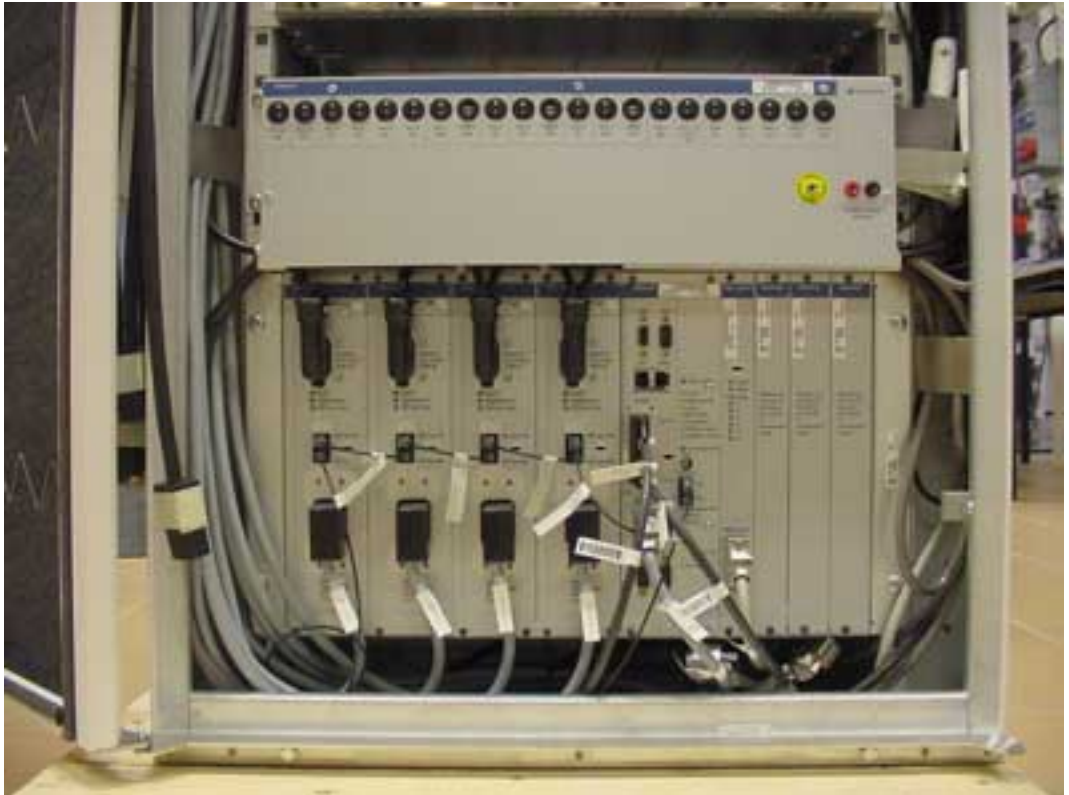

FCC ID: B5KAKRC1311004-1

Transceiver Unit KRC 131 1004/1, R2A

Front side

Rear side

Bottom side

Top

ID Label

FCC ID: B5KAKRC1311004-1

FCC label

Mainboard

FCC ID: B5KAKRC1311004-1

Photos

RBS 2206 Cabinet R3A

Front view

Rear view

Open door view

Top shelf view

Upper middle shelf view

Lower middle shelf view

Bottom shelf view

FCC ID: B5KAKRC1311004-1

RBS 2206 Cabinet R2C

Front view

Rear view