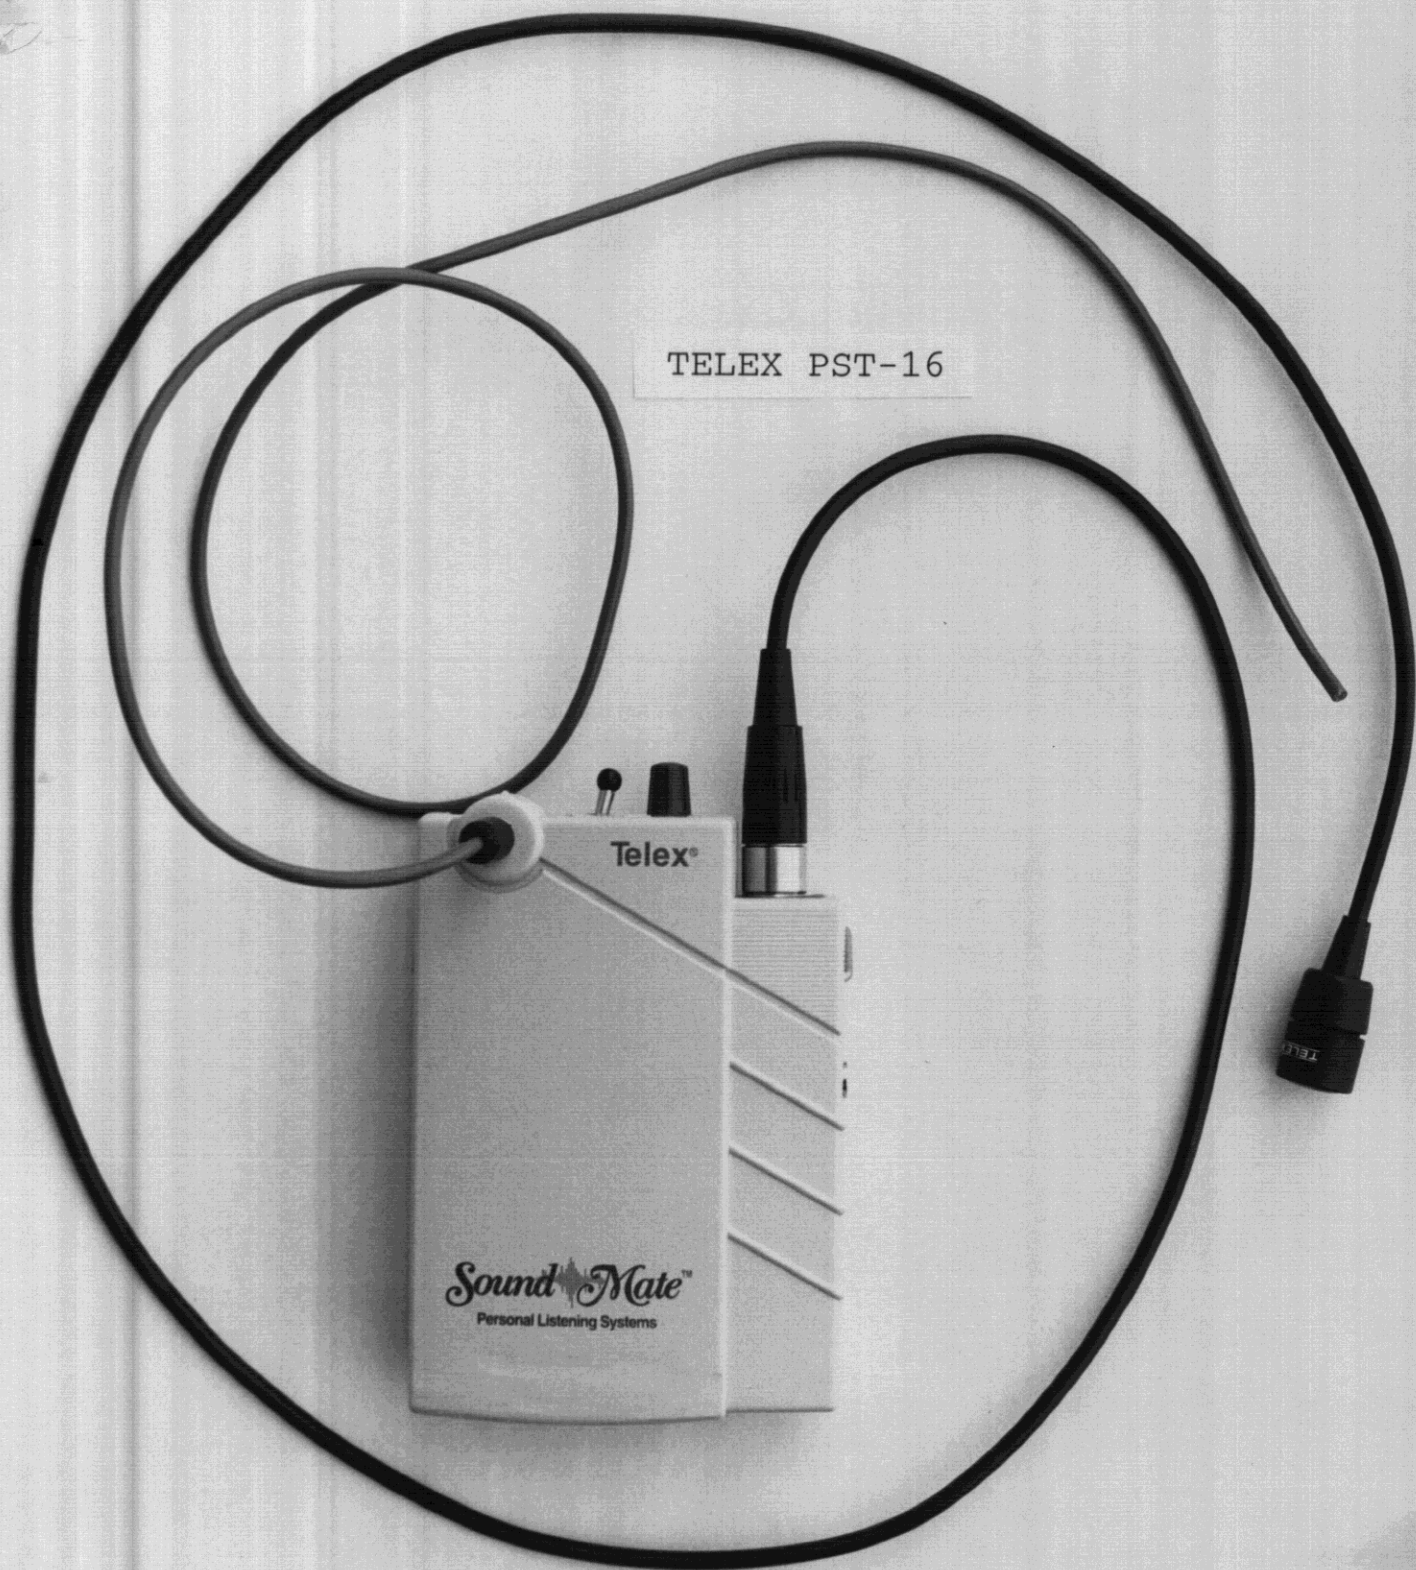

TELEX COMMUNICATIONS, INC.
FCC ID: B5DM509

TELEX PST-16

TELEX PST-16

TELEX PST-16

Telex SoundMate
PST-16 TRANSMITTER
P. 71225000 MADE IN U.S.A.
FCC ID. B5DM509

This device complies with part 15 of the FCC Rules. Operation is subject to the following two conditions: (1) this device may not cause harmful interference, and (2) this device must accept any interference received, including interference that may cause undesired operation.