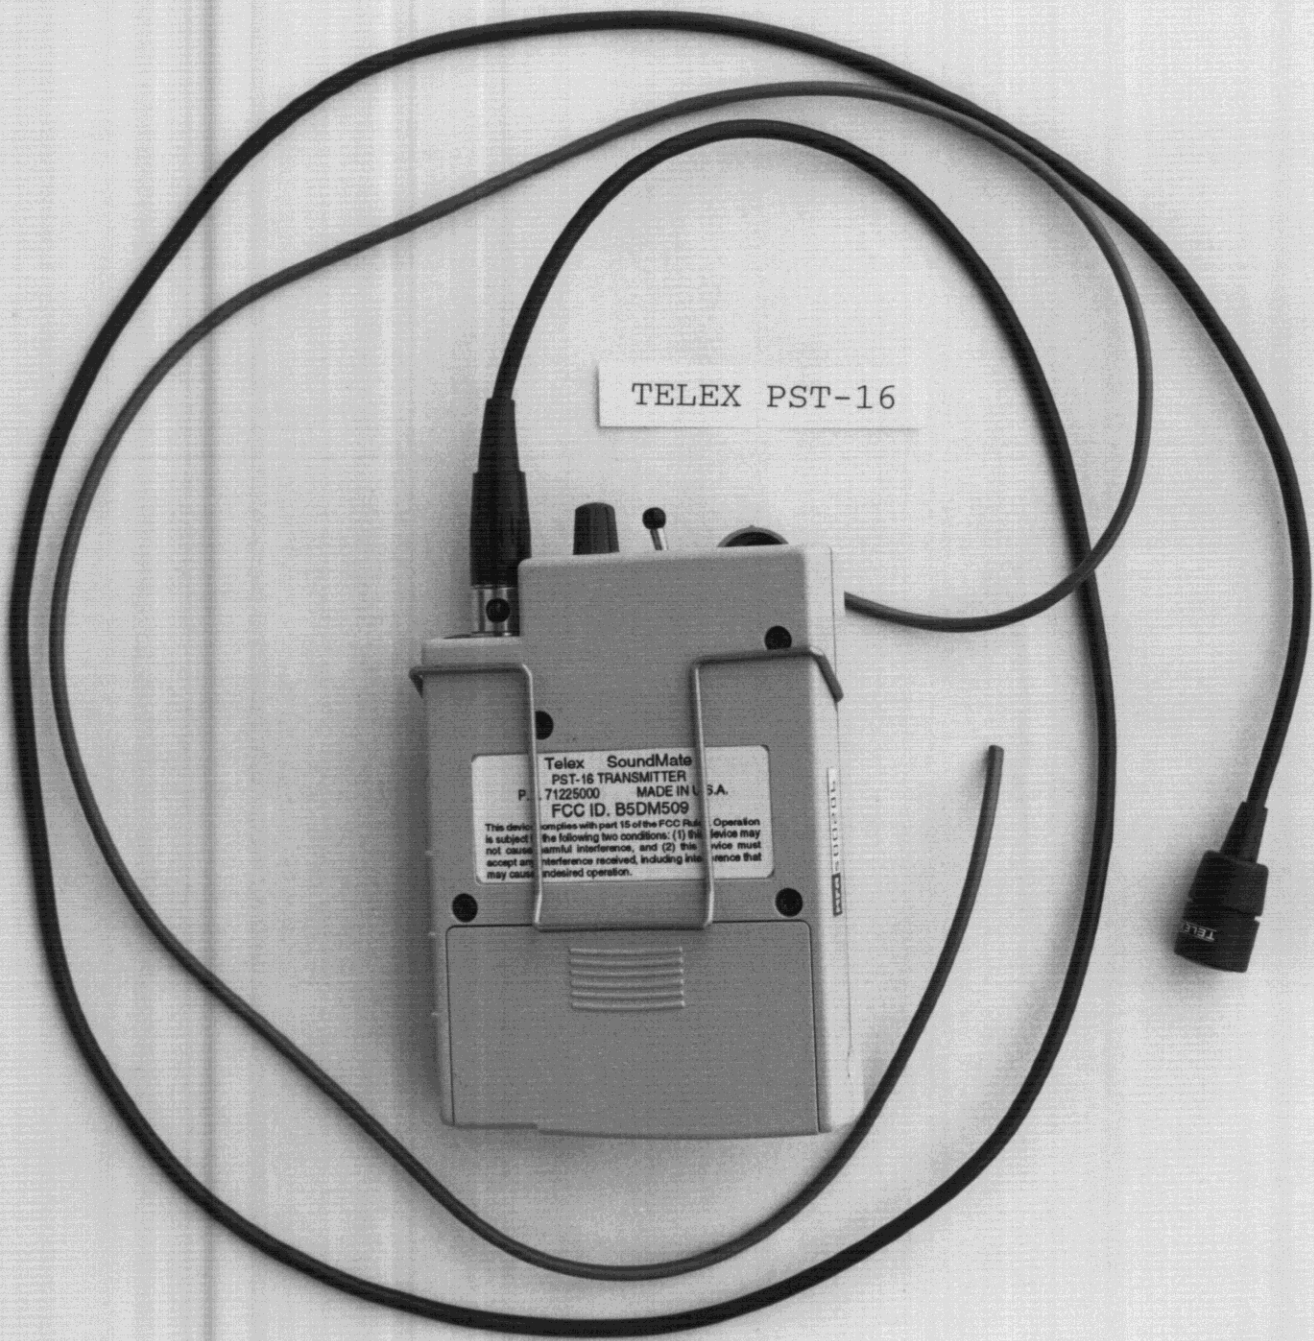

TELEX COMMUNICATIONS, INC.
FCC ID: B5DM509

TELEX PST-16

TELEX PST-16

TELEX PST-16

Telex SoundMate
PST-16 TRANSMITTER
P. 71225000 MADE IN U.S.A.
FCC ID. B5DM509

This device complies with part 15 of the FCC Rules. Operation is subject to the following two conditions: (1) this device may not cause harmful interference, and (2) this device must accept any interference received, including interference that may cause undesired operation.

TELEX PST-16

TELEX PST-16

MF6S00206

TELEX PST-16