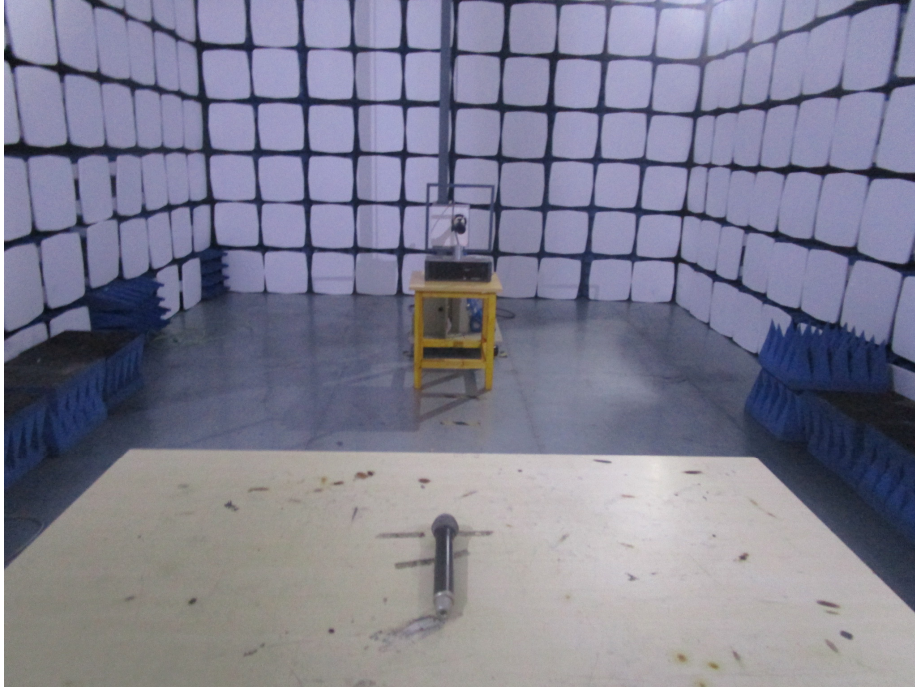

Photographs –Model HT-300C Test Setup

Photograph – Radiation Spurious Emission Test Setup

9KHz ~30MHz

30MHz-1GHz

Above 1GHz