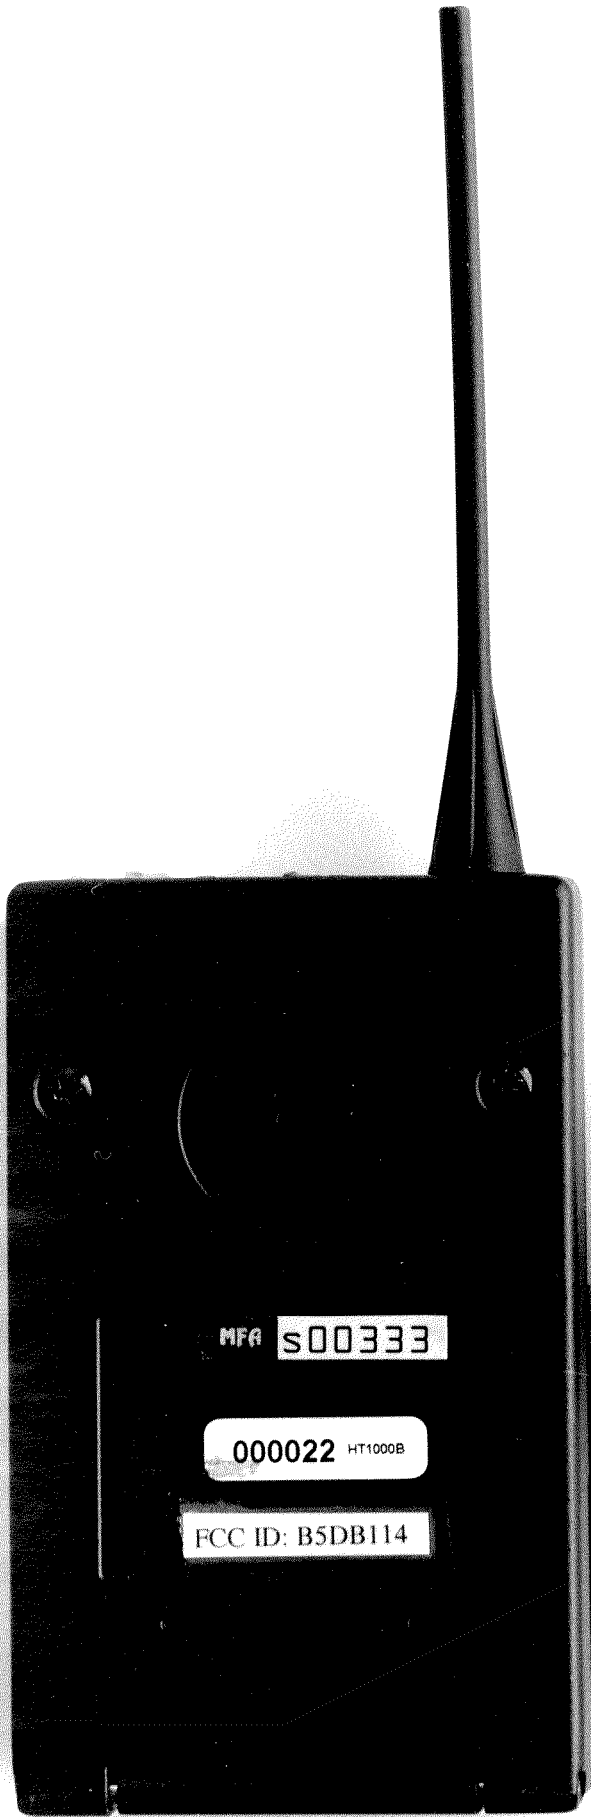

Telex[®]
UHF
WIRELESS

Model: WT-1000
FCC ID: B5DB114

Model: WT-1000
FCC ID: B5DB114

Telex[®]
UHF
WIRELESS

TRANSMIT
POWER HIGH
NORM

MENU
SET

INST
GAIN

VOICE

Model: WT-1000
FCC ID: B5DB114

MFA S00333

000022 HT1000B

FCC ID: B5DB114

Model: WT-1000
FCC ID: B5DB114

Model: WT-1000

FCC ID: B5DB114