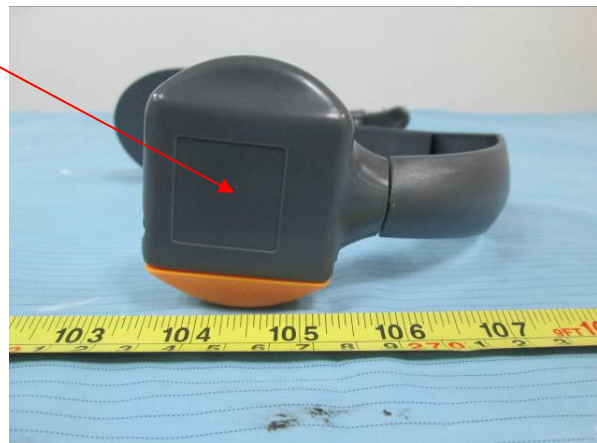

EXHIBIT A - FCC ID LABELING AND LOCATION

FCC ID Label

Ultralite M (ULM2015)

FCC ID: B4HULM2015

Porta Phone Company Inc

800 399-5994

Made in China

Ultralite MD (ULMD2015)

FCC ID: B4HULM2015

Porta Phone Company Inc

800 399-5994

Made in China

FCC ID Label Location

The label shown shall be permanently affixed at a conspicuous location on the device and be readily visible to the user at the time purchase (Labeling requirements per 2.925)