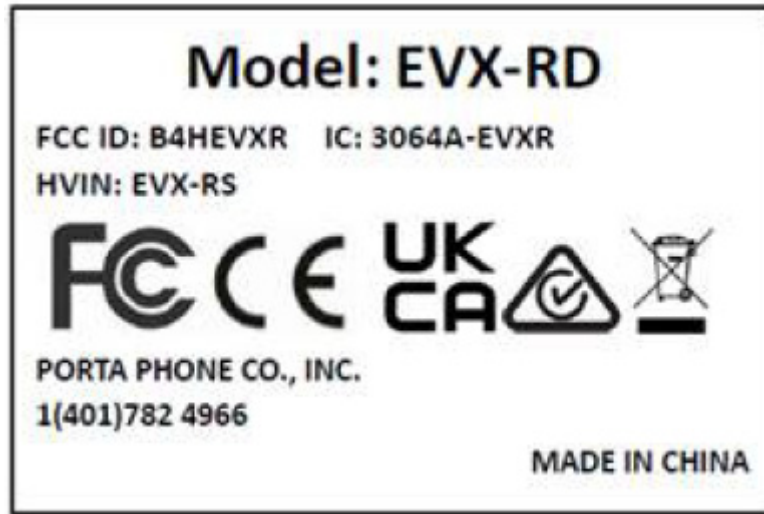

FCC ID Label

Model: EVX-RS

FCC ID Label Location Information

Model: EVX-RD

FCC ID Label Location Information

Model: EVX-RSW

FCC ID Label Location Information

Model: EVX-RDW

FCC ID Label Location Information

The label shown shall be permanently affixed at a conspicuous location on the device and be readily visible to the user at the time purchase (Labeling requirements per 2.925)