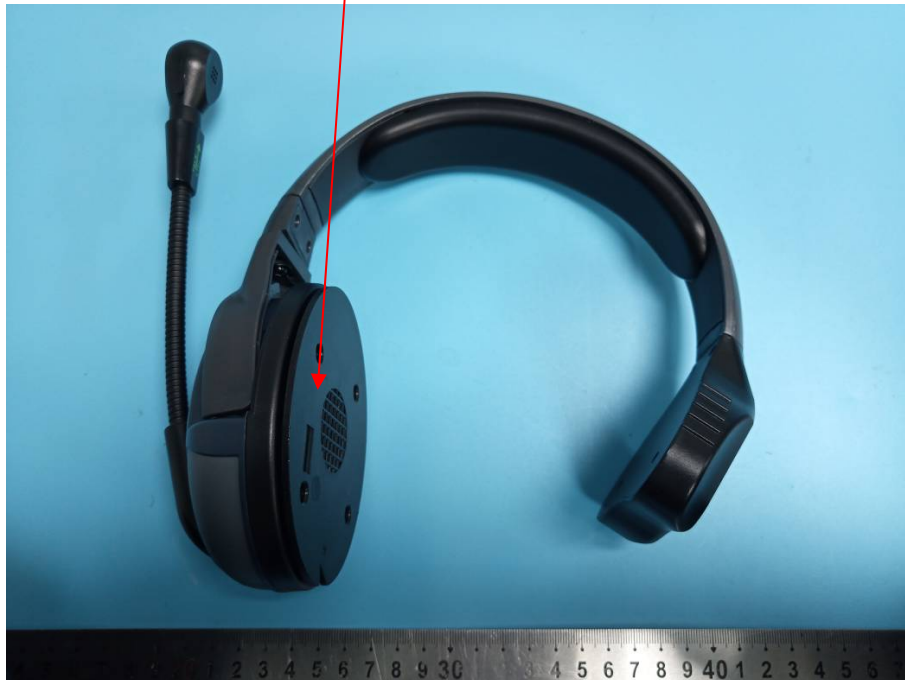

### FCC ID Label

Model: EVX-MS

### FCC ID Label Location Information

Model: EVX-MD

**FCC ID Label Location Information**

The label shown shall be permanently affixed at a conspicuous location on the device and be readily visible to the user at the time purchase (Labeling requirements per 2.925)