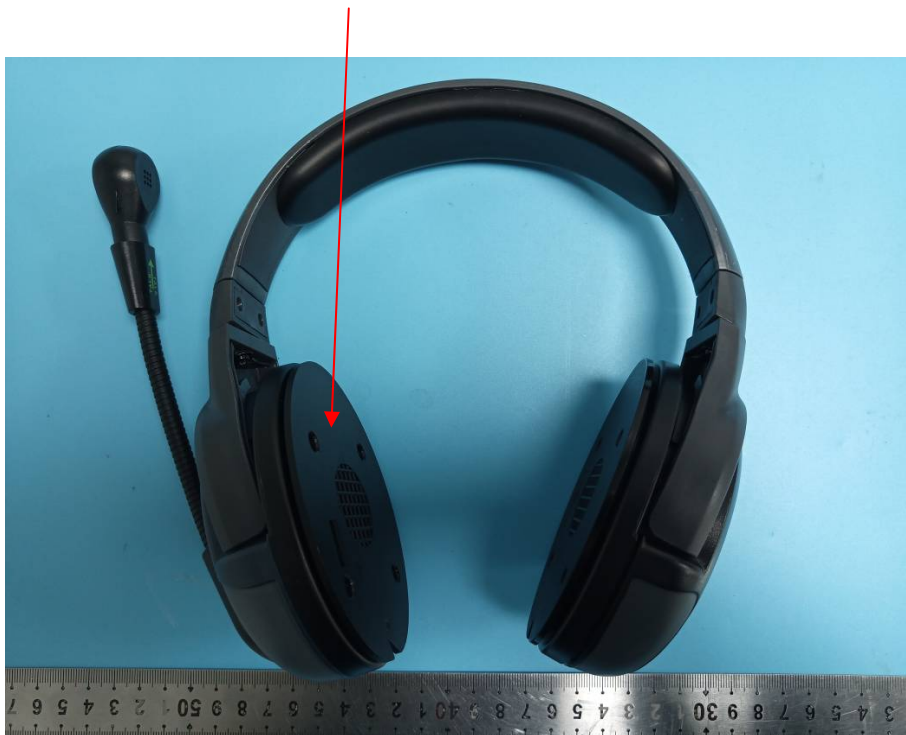

### FCC ID Label

Model: EVX-MS

### FCC ID Label Location Information

Model: EVX-MD

**FCC ID Label Location Information**

The label shown shall be permanently affixed at a conspicuous location on the device and be readily visible to the user at the time purchase (Labeling requirements per 2.925)