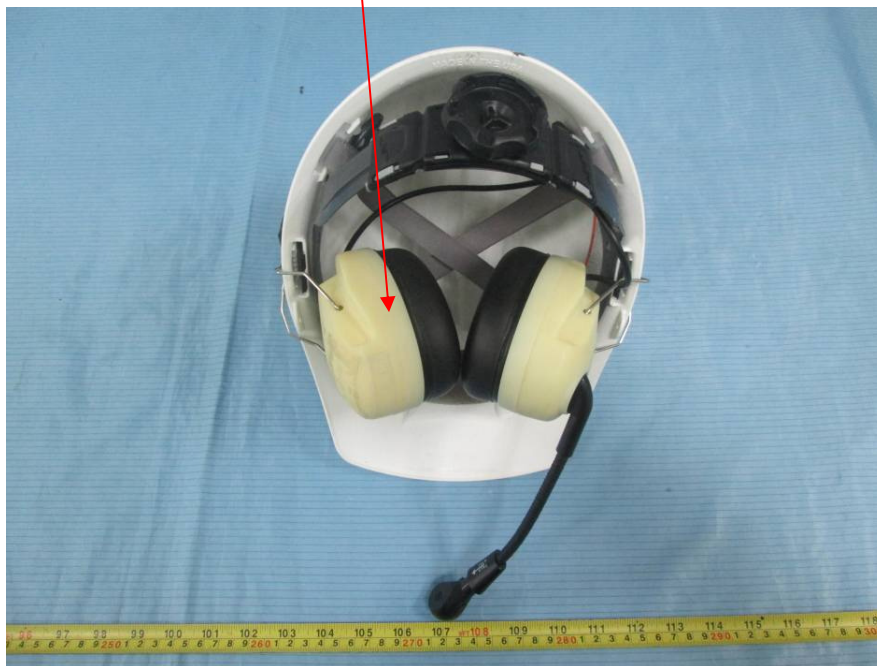

FCC ID Label

Model: ComStar-S(HDST1915)
FCC ID: B4HDST1915
Porta Phone Company Inc
1(401)782-4966
MADE IN CHINA

FCC ID Label Location

FCC ID Label

Model: ComStar Xtreme(HDST1915)
FCC ID: B4HDST1915
Porta Phone Company Inc
1(401)782-4966 **MADE IN CHINA**

FCC ID Label Location

FCC ID Label

FCC ID Label Location

The label shown shall be permanently affixed at a conspicuous location on the device and be readily visible to the user at the time purchase (Labeling requirements per 2.925)