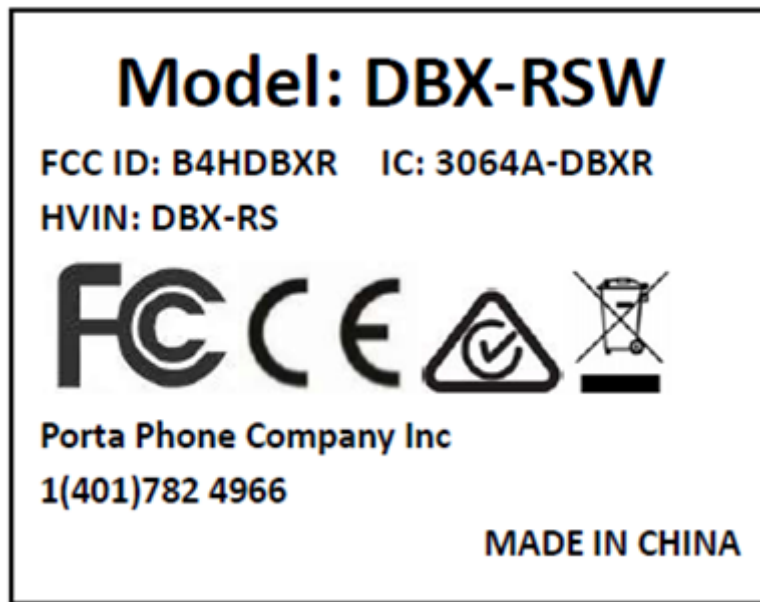

**FCC ID Label**

Model: DBX-RS

**FCC ID Label Location Information**

Model: DBX-RD

**FCC ID Label Location Information**

Model: DBX-RSW

**FCC ID Label Location Information**

Model: DBX-RDW

**FCC ID Label Location Information**

The label shown shall be permanently affixed at a conspicuous location on the device and be readily visible to the user at the time purchase (Labeling requirements per 2.925)