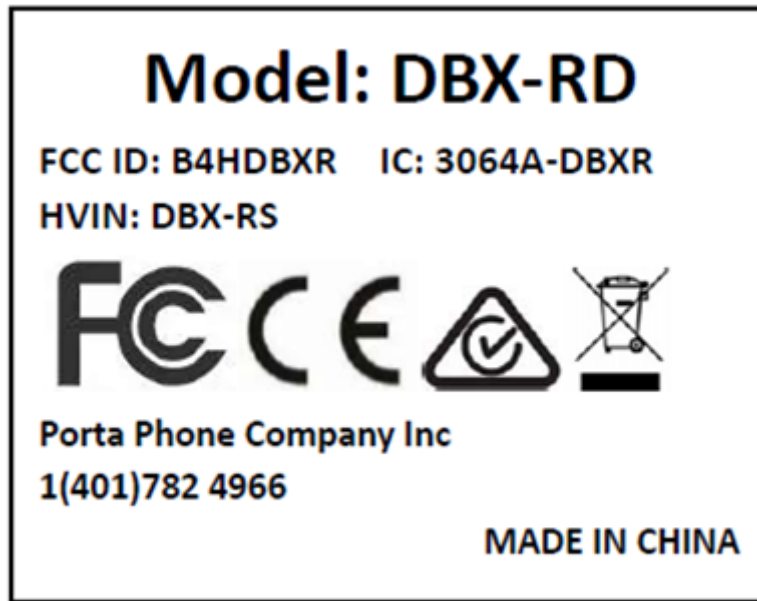

**FCC ID Label**

Model: DBX-RS

**FCC ID Label Location Information**

Model: DBX-RD

**FCC ID Label Location Information**

Model: DBX-RSW

**FCC ID Label Location Information**

Model: DBX-RDW

**FCC ID Label Location Information**

The label shown shall be permanently affixed at a conspicuous location on the device and be readily visible to the user at the time purchase (Labeling requirements per 2.925)