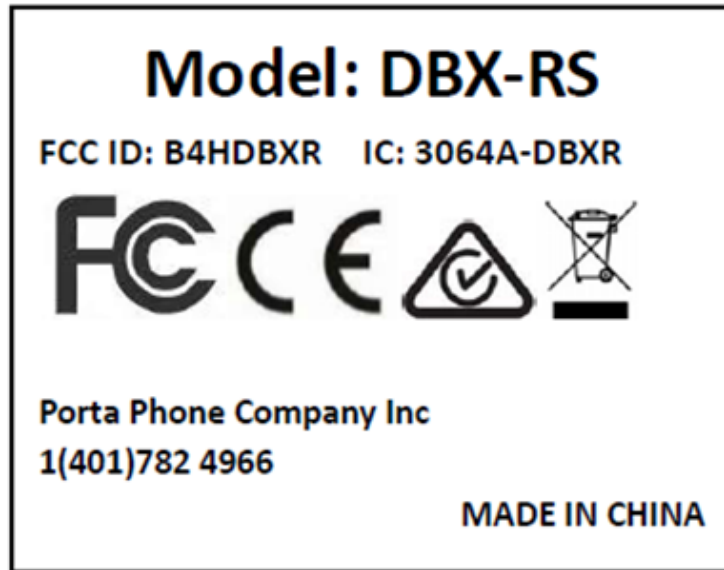

**FCC ID Label**

Model: DBX-RS

**FCC ID Label Location Information**

Model: DBX-RD

**FCC ID Label Location Information**

Model: DBX-RSW

**FCC ID Label Location Information**

Model: DBX-RDW

**FCC ID Label Location Information**

The label shown shall be permanently affixed at a conspicuous location on the device and be readily visible to the user at the time purchase (Labeling requirements per 2.925)