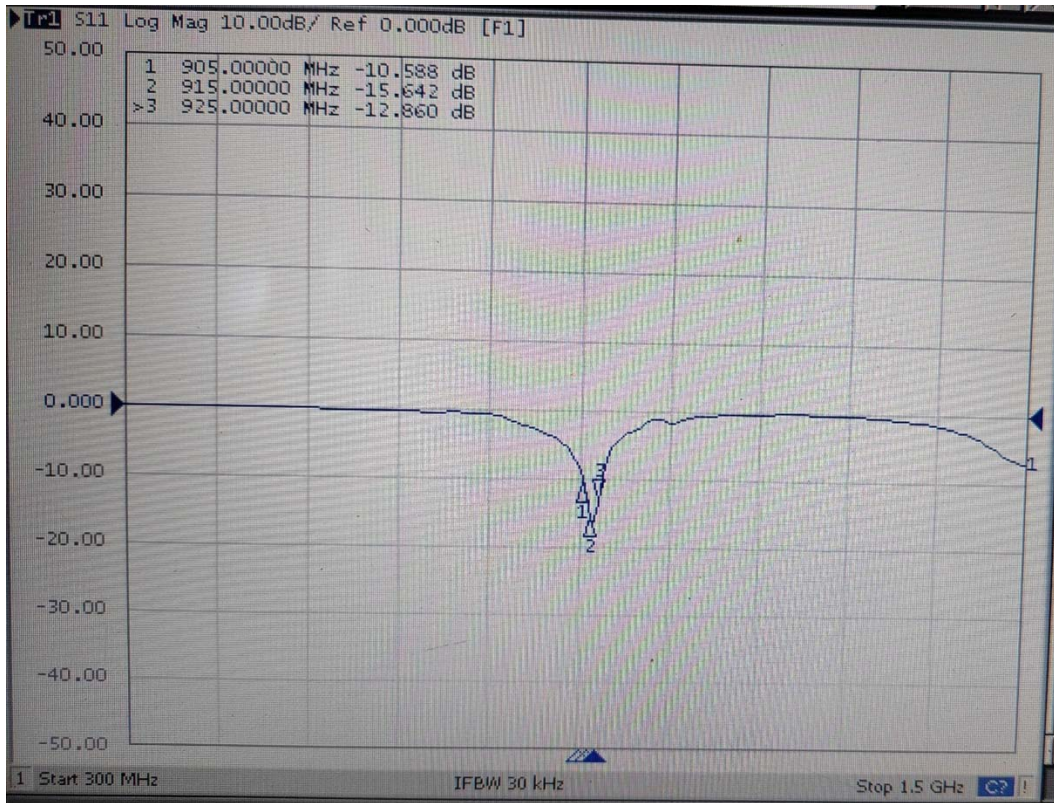

输入阻抗 Input Impedence : 50Ω

增益 Gain : 0dBi

Antenna size chart (UNIT : mm)

电压驻波比 V. S. W. R:

Return Loss Characteristics

Measured Input Impedance on a Smith Chart

Radiation Pattern