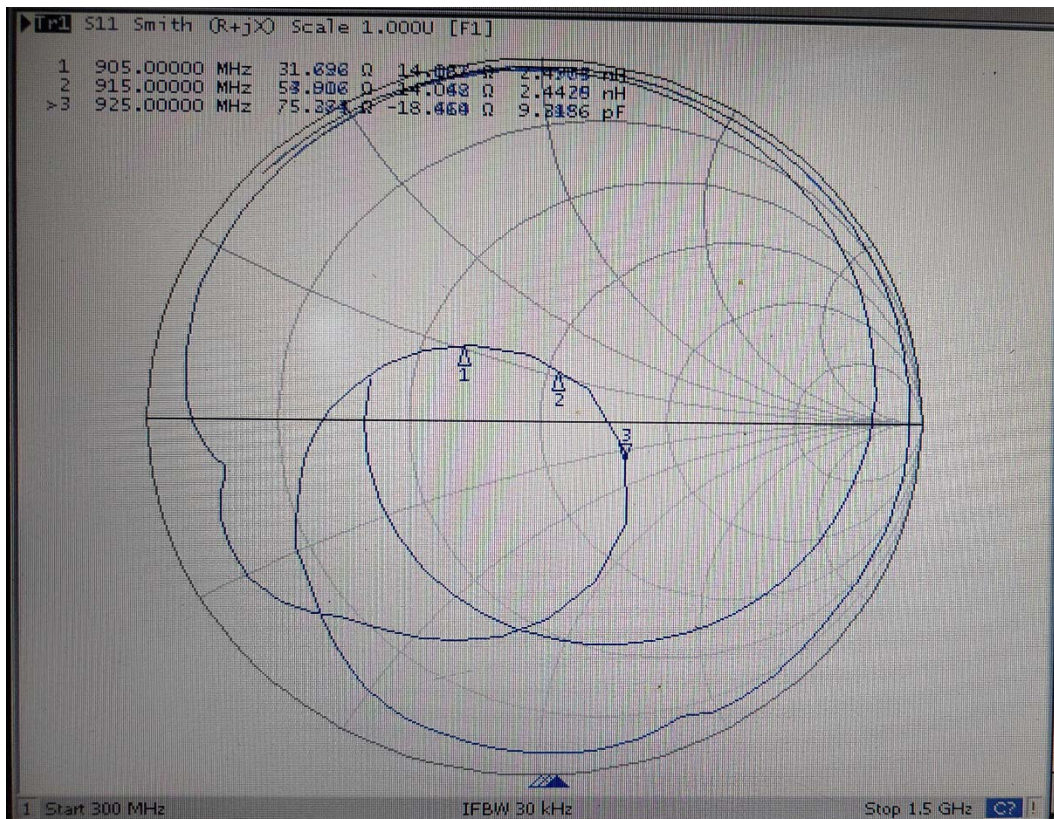

输入阻抗 Input Impedence : 50Ω

增益 Gain : 0dBi

Antenna size chart (UNIT : mm)

电压驻波比 V. S. W. R:

Return Loss Characteristics

Measured Input Impedance on a Smith Chart

Radiation Pattern