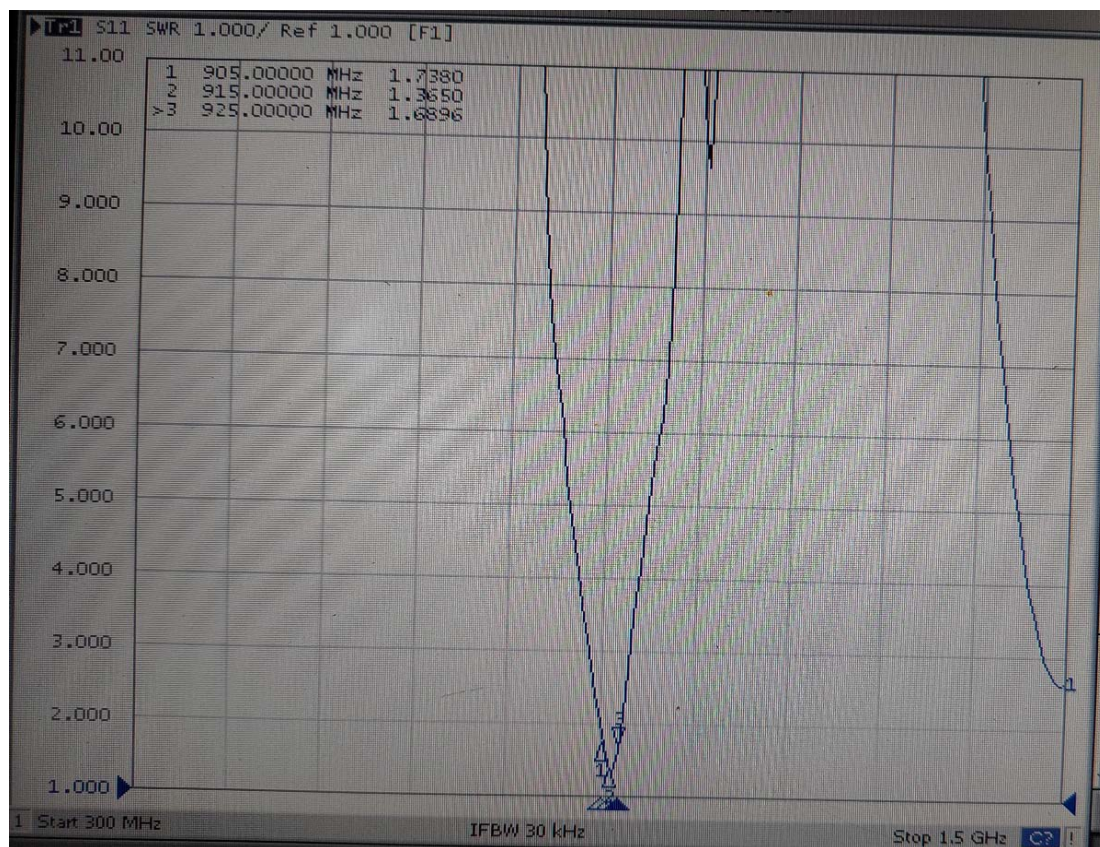

制造商 Manufacturer: Ruixun

地址 Address: Room B1115, Niulanqian Building, Minzhi Avenue, Longhua District, Shenzhen city

天线型号 Antenna Type/ Pattern: monopole

频率范围 Frequency Range : 900MHz-930MHz

频带宽度 Bandwidth : 30MHz

输入阻抗 Input Impedence : 50Ω

增益 Gain : 0dBi

Antenna size chart (UNIT : mm)

电压驻波比 V. S. W. R:

Return Loss Characteristics

Measured Input Impedance on a Smith Chart

Radiation Pattern