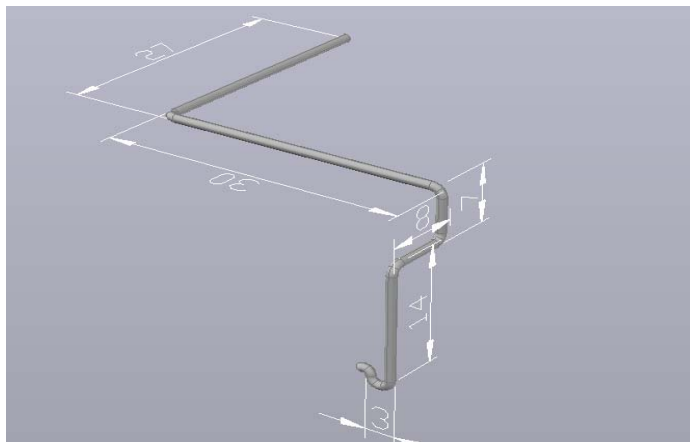

输入阻抗 Input Impedence : 50Ω

增益 Gain : 0dBi

Antenna size chart (UNIT : mm)

电压驻波比 V. S. W. R:

Return Loss Characteristics

Measured Input Impedance on a Smith Chart

Radiation Pattern