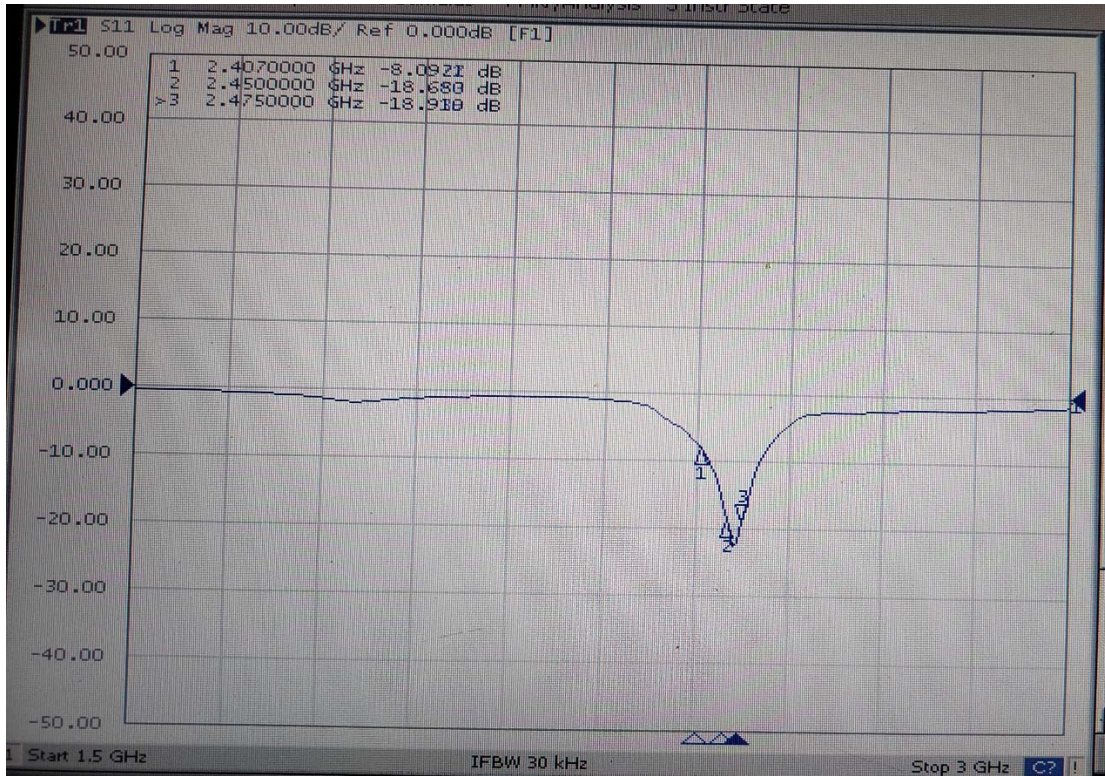

输入阻抗 Input Impedence : 50Ω

增益 Gain : 0dBi

Antenna size chart (UNIT : mm)

电压驻波比 V. S. W. R:

Return Loss Characteristics

Measured Input Impedance on a Smith Chart

Radiation Pattern