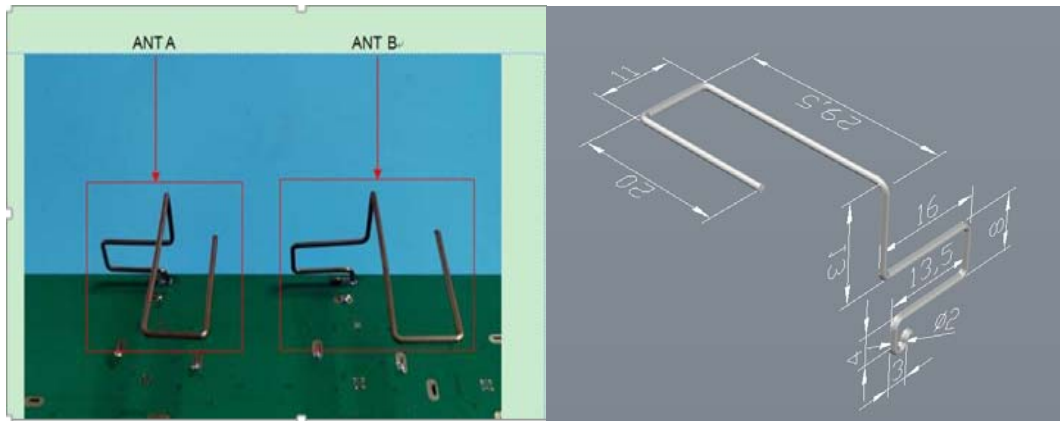

输入阻抗 Input Impedence : 50Ω

增益 Gain : 0dBi

Antenna size chart (UNIT : mm)

电压驻波比 V. S. W. R:

Return Loss Characteristics

Measured Input Impedance on a Smith Chart

Radiation Pattern