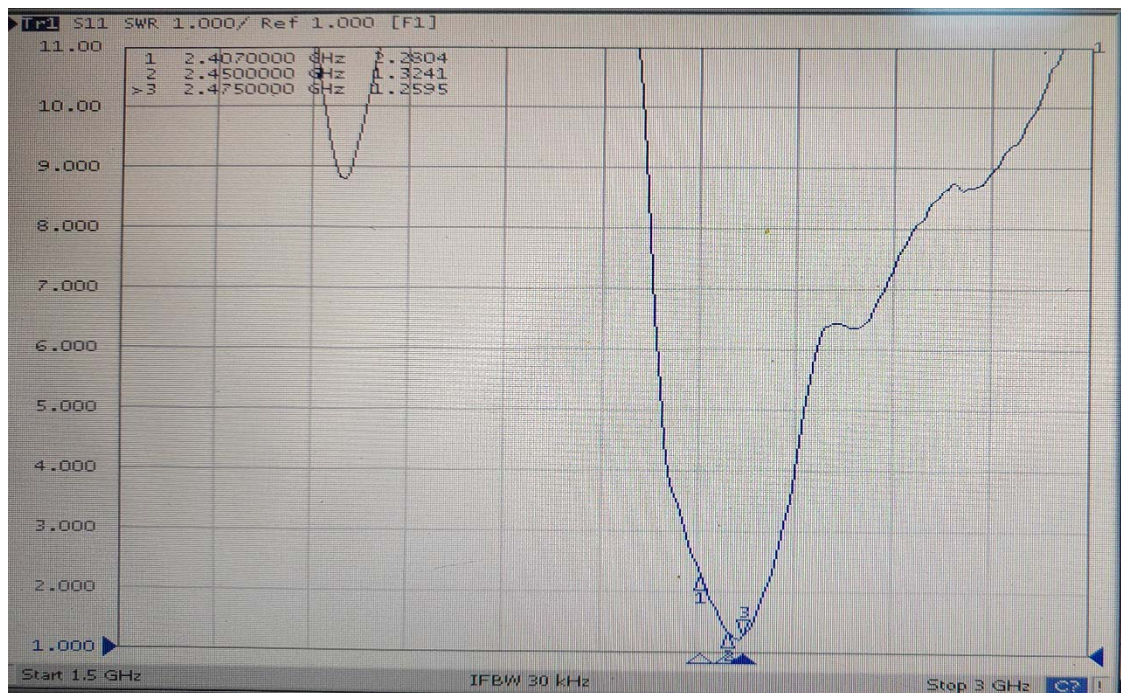

制造商 Manufacturer: Ruixun

地址 Address: Room B1115, Niulanqian Building, Minzhi Avenue, Longhua District, Shenzhen city

天线型号 Antenna Type/ Pattern: monopole

频率范围 Frequency Range : 2400MHz-2500MHz

频带宽度 Bandwidth : 100MHz

输入阻抗 Input Impedence : 50Ω

增益 Gain : 0dBi

Antenna size chart (UNIT : mm)

电压驻波比 V. S. W. R:

Return Loss Characteristics

Measured Input Impedance on a Smith Chart

Radiation Pattern