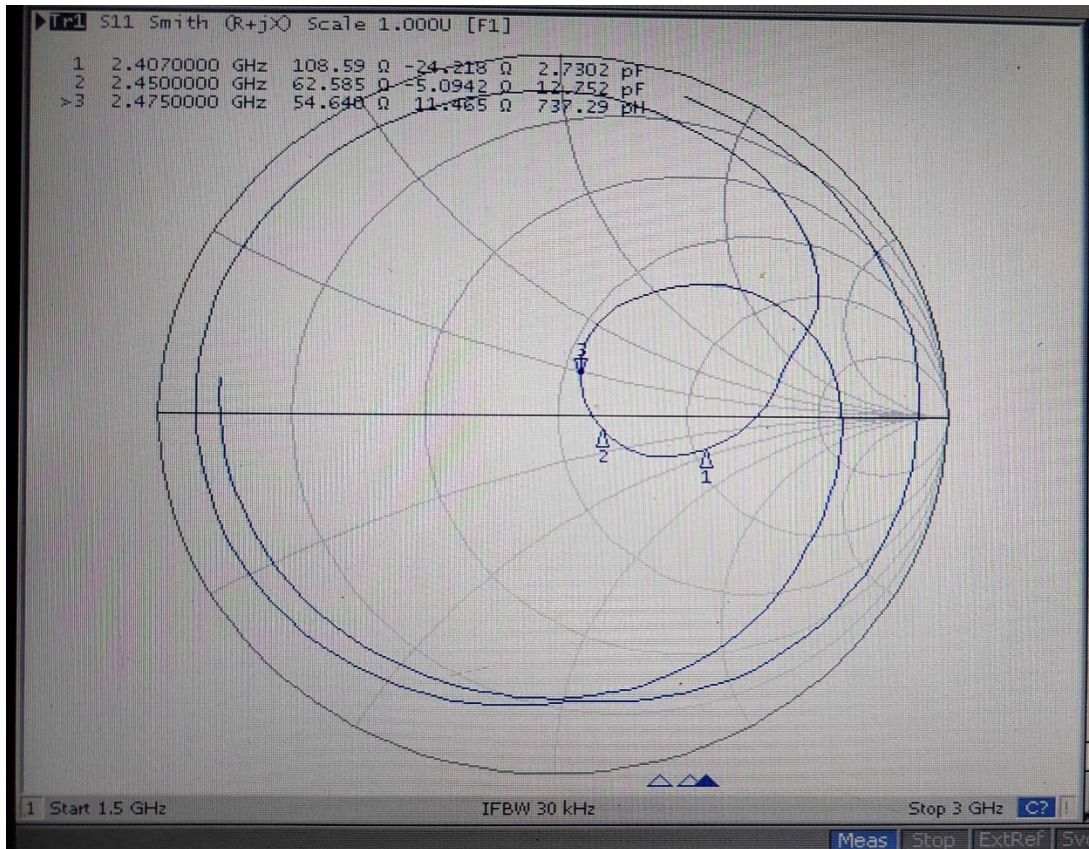

输入阻抗 Input Impedence : 50Ω

增益 Gain : 0dBi

Antenna size chart (UNIT : mm)

电压驻波比 V. S. W. R:

Return Loss Characteristics

Measured Input Impedance on a Smith Chart

Radiation Pattern