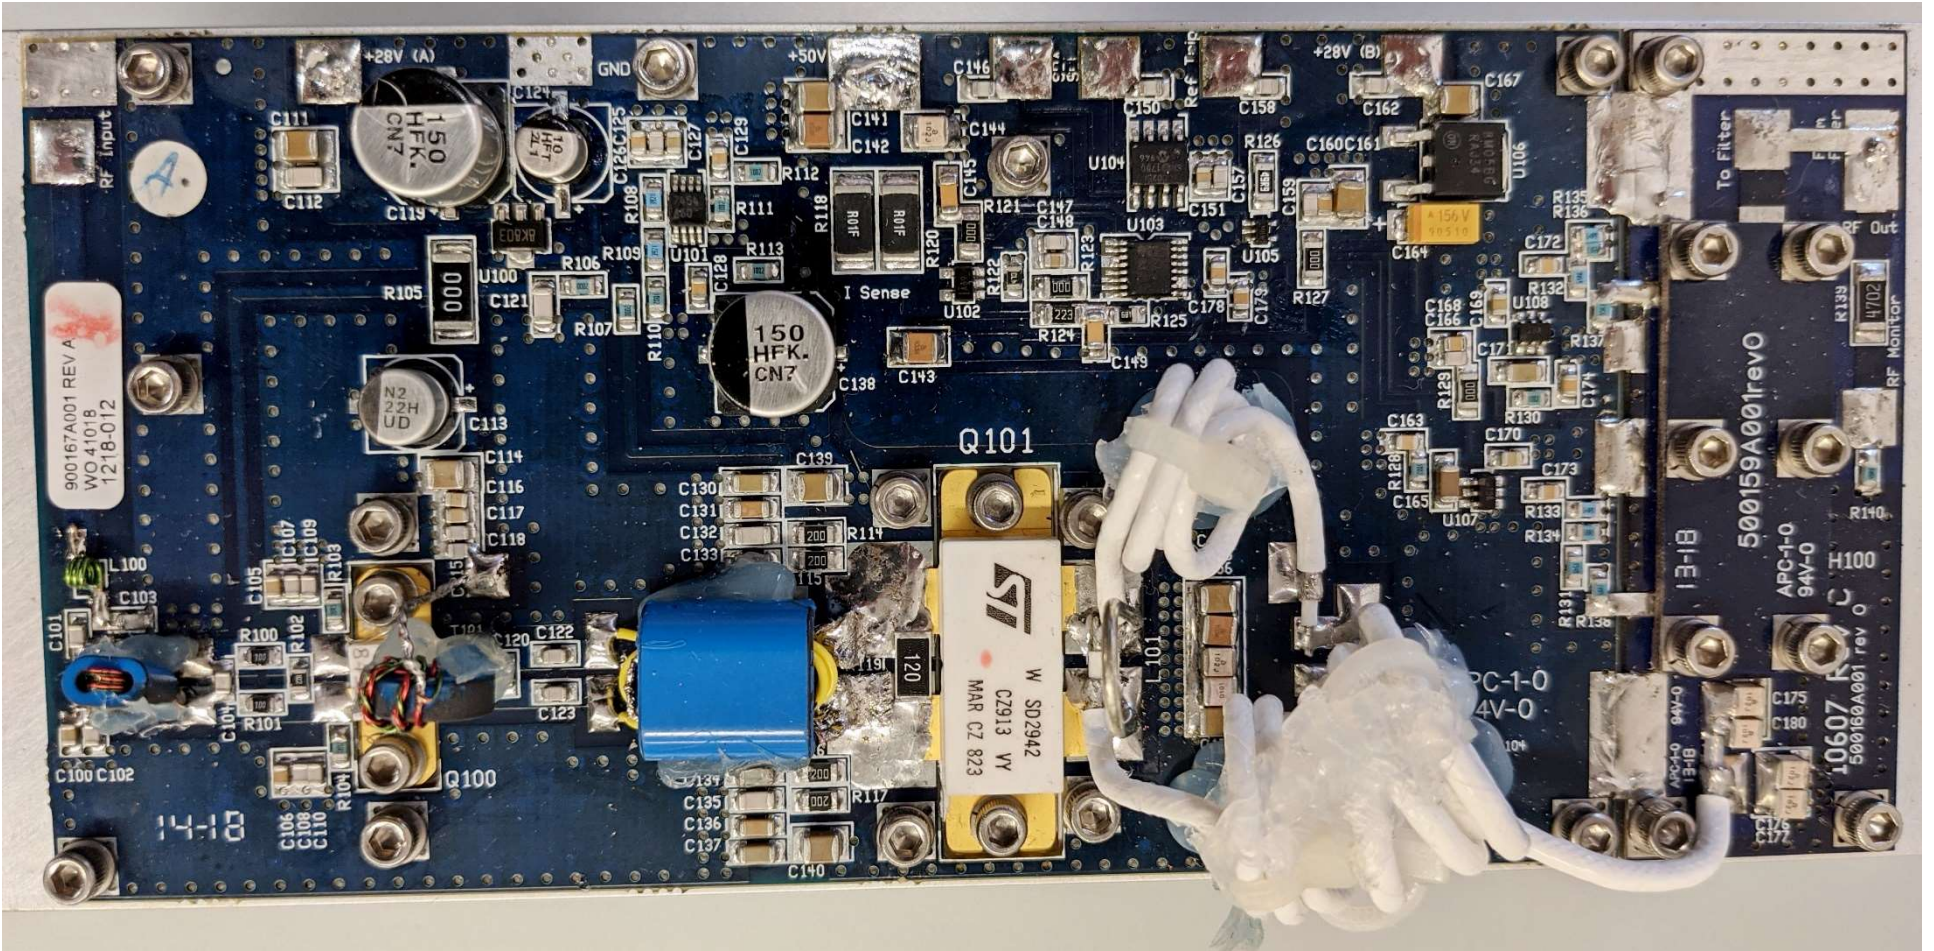

Nape86 Exciter Top

NAPE86 Exciter BOTTOM

NAPE74 Exgine TOP

NAPE74 Engine BOTTOM

LED Board TOP

LED Board Bottom

Power Amplifier TOP
(Bottom is solid heat sink)