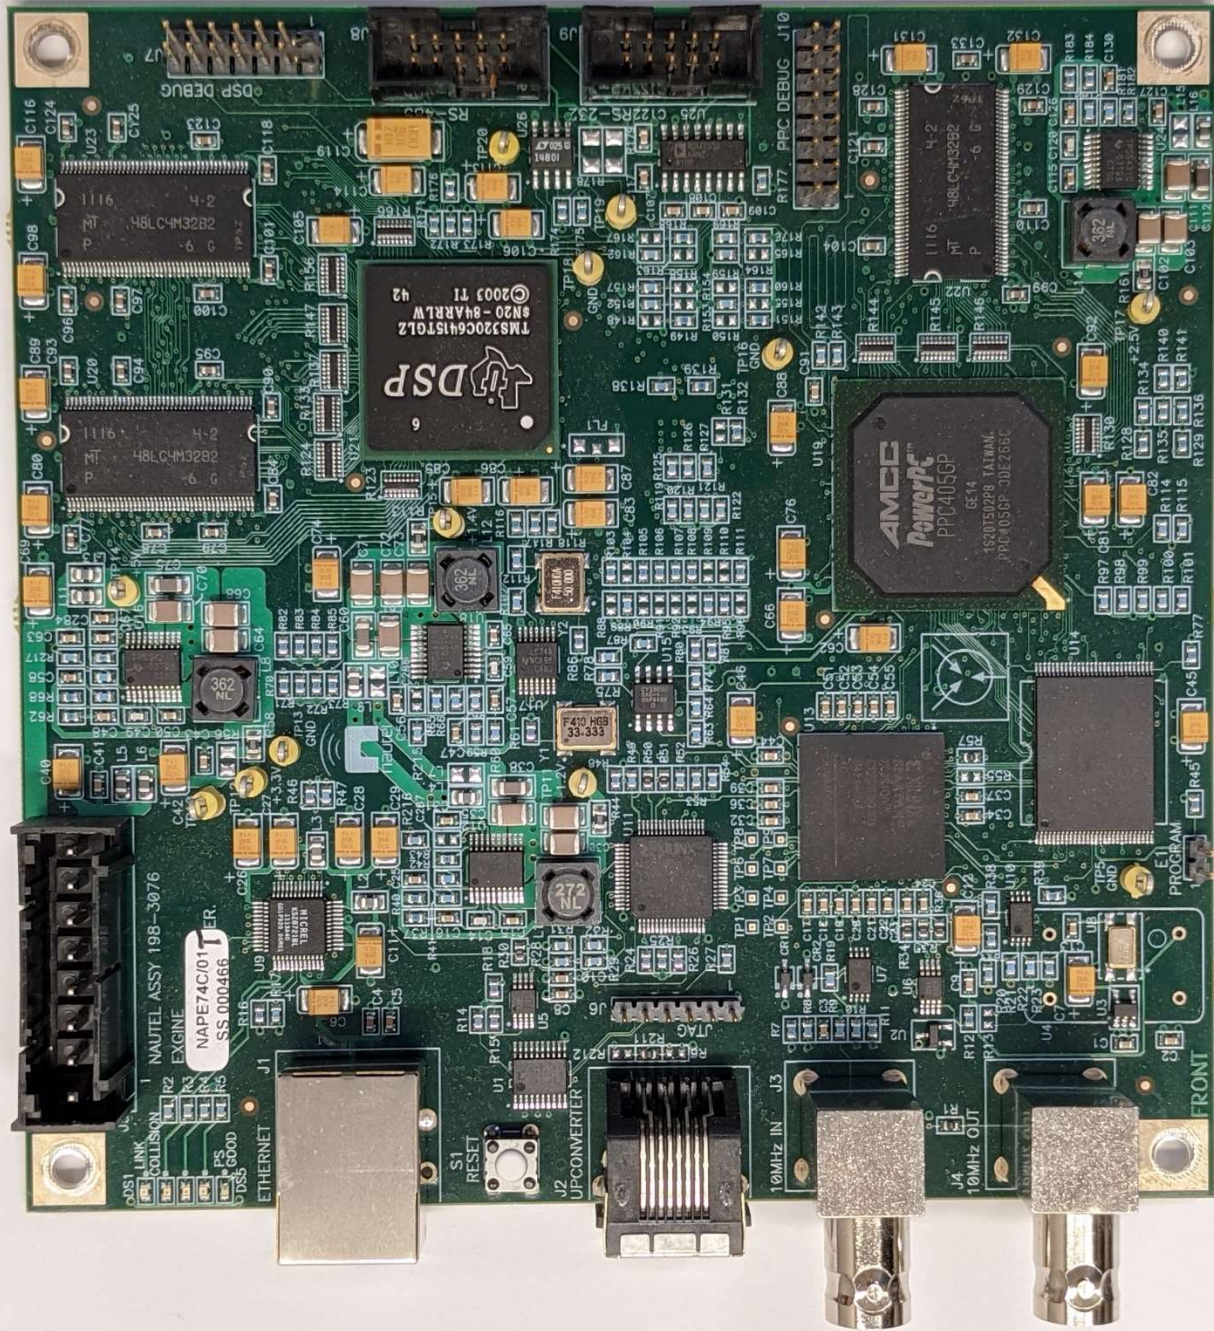

Nape86 Exciter Top

NAPE86 Exciter BOTTOM

NAPE74 Exgine TOP

NAPE74 Engine BOTTOM

LED Board TOP

LED Board Bottom

Power Amplifier TOP
(Bottom is solid heat sink)