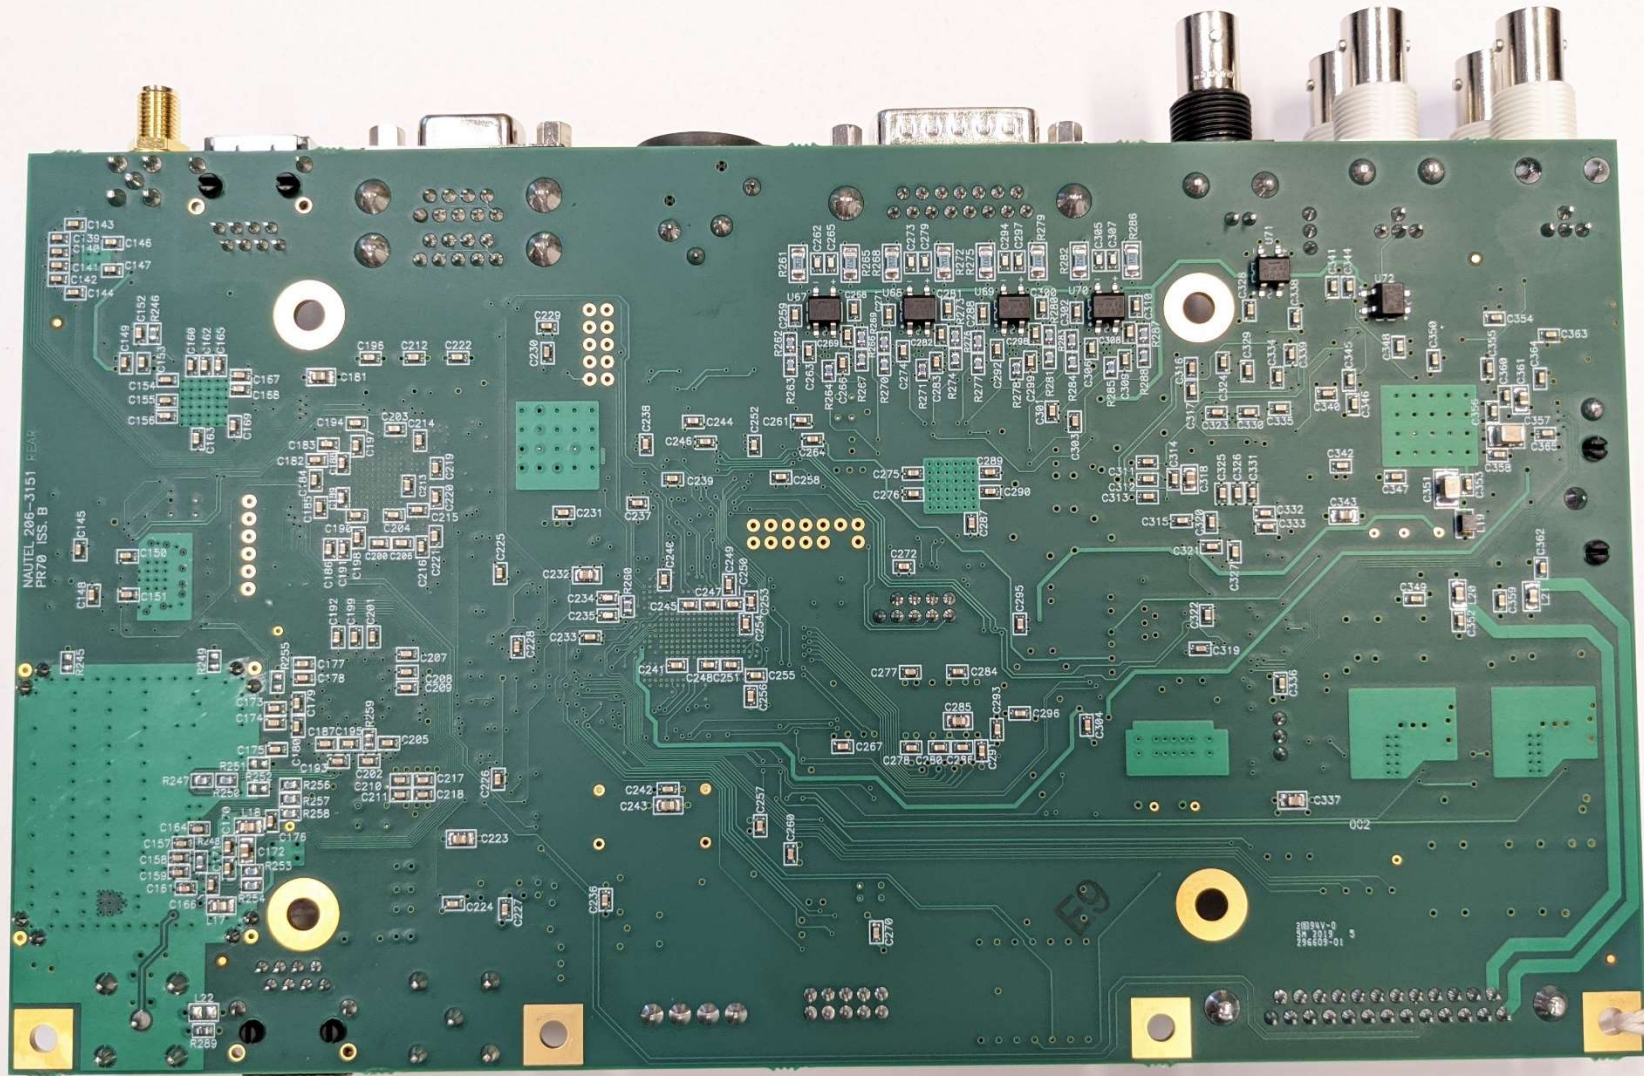

Nape86 Exciter Top

NAPE86 Exciter BOTTOM

NAPE74 Exgine TOP

NAPE74 Engine BOTTOM

LED Board TOP

LED Board Bottom

Power Amplifier TOP
(Bottom is solid heat sink)