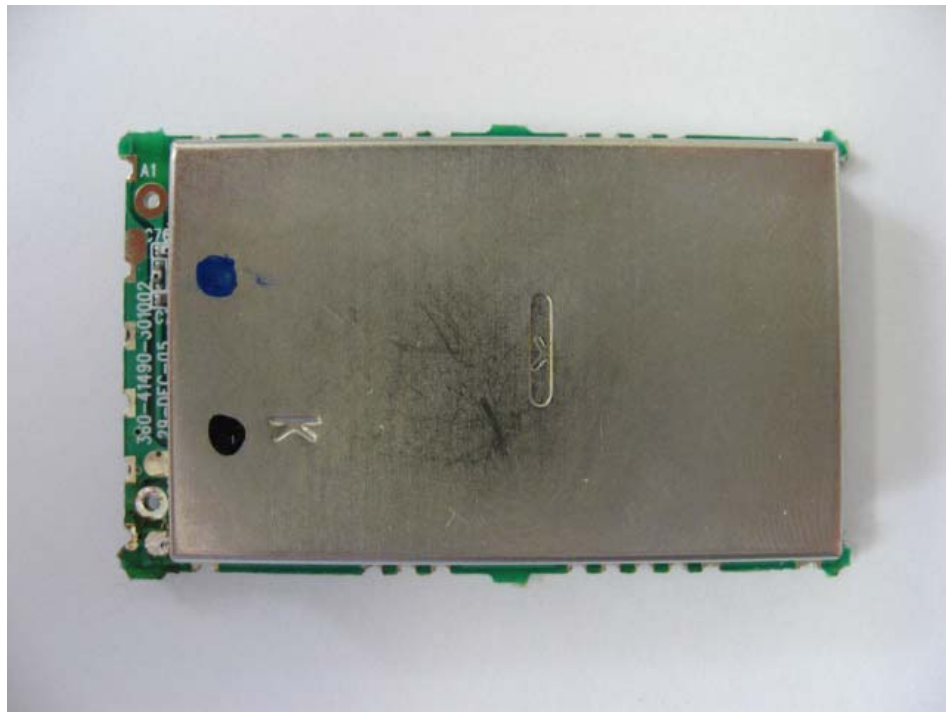

Over View

1/4 λ dipole antenna

Wire antenna

RF Module Top (with cover)

RF Module Bottom

RF Module (cover off) 1

Internal Photo
Facsimile Machine (Model: FAX-1960C)

BROTHER INDUSTRIES,LTD.
FCC ID: B3Q8XAB07

RF Module (cover off) 2