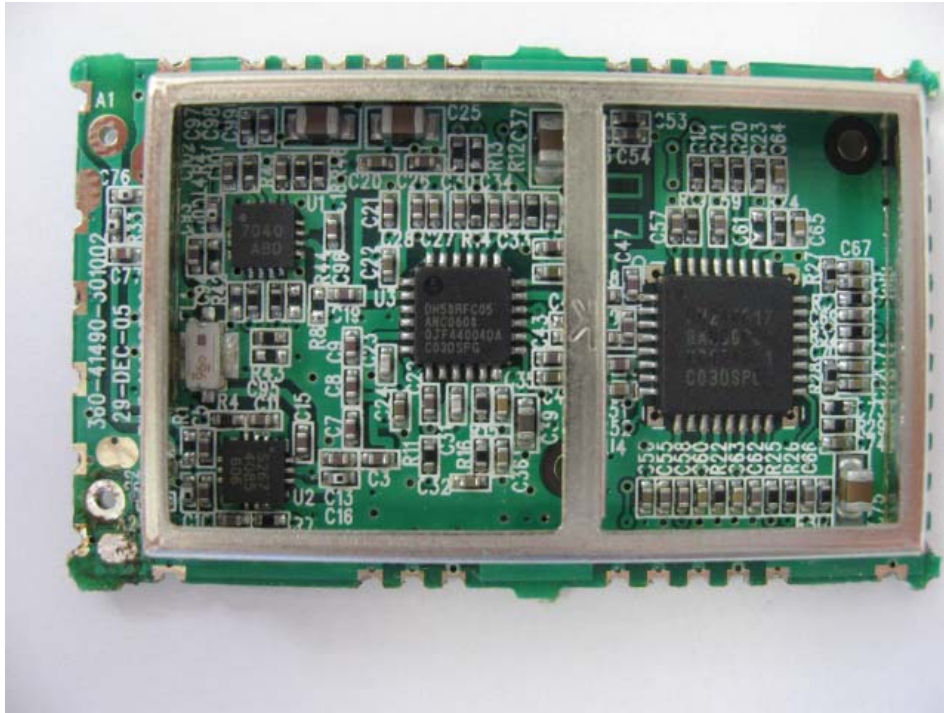

Over View

1/4 λ dipole antenna

Wire antenna

RF Module Top (with cover)

RF Module Bottom

RF Module (cover off) 1

Internal Photo
Facsimile Machine (Model: FAX-1960C)

BROTHER INDUSTRIES,LTD.
FCC ID: B3Q8XAB07

RF Module (cover off) 2