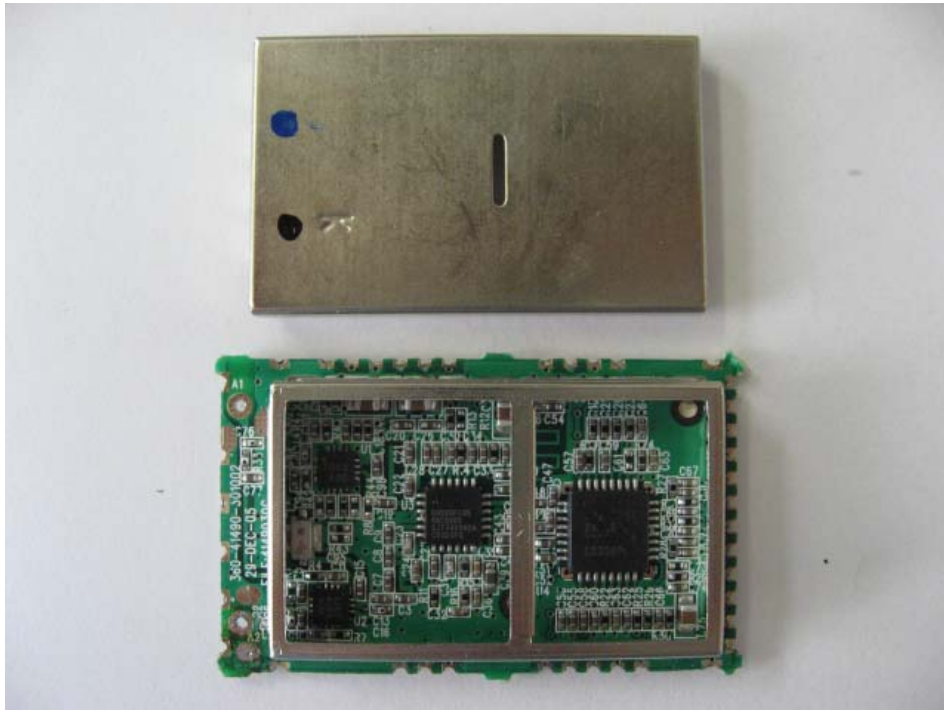

Over View

1/4 λ dipole antenna

Wire antenna

RF Module Top (with cover)

RF Module Bottom

RF Module (cover off) 1

Internal Photo
Facsimile Machine (Model: FAX-1960C)

BROTHER INDUSTRIES,LTD.
FCC ID: B3Q8XAB07

RF Module (cover off) 2