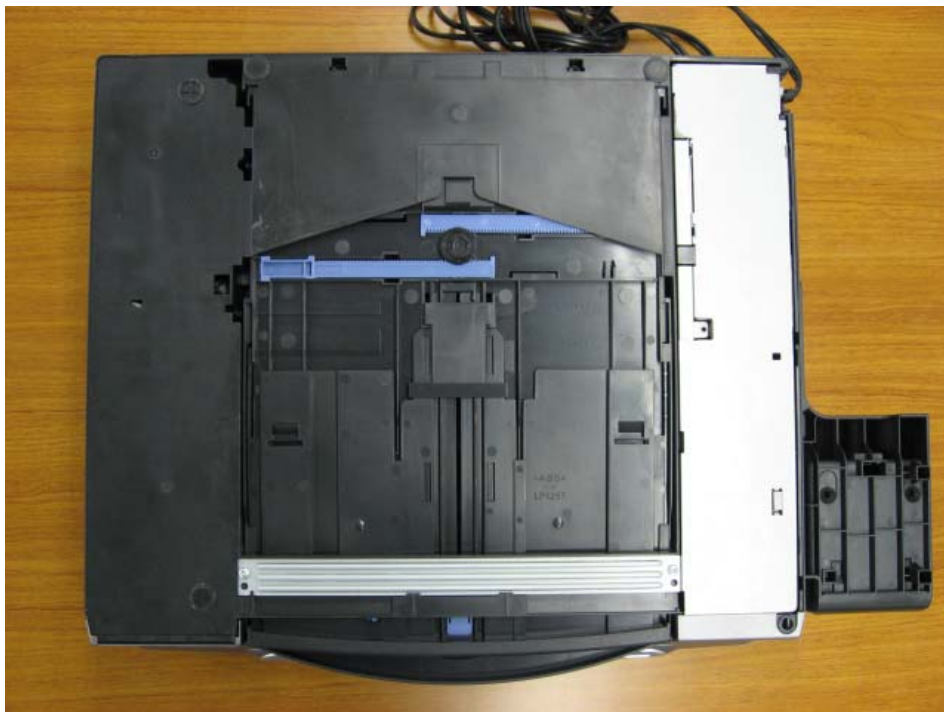

External Photo  
Facsimile Machine (Model: MFC-845CW)

BROTHER INDUSTRIES,LTD.  
FCC ID: B3Q8CAA19

Top

Bottom

**External Photo**  
**Facsimile Machine (Model: MFC-845CW)**

**BROTHER INDUSTRIES,LTD.**  
**FCC ID: B3Q8CAA19**

Front

Back

**External Photo**  
**Facsimile Machine (Model: MFC-845CW)**

**BROTHER INDUSTRIES,LTD.**  
**FCC ID: B3Q8CAA19**

Side 1

Side 2