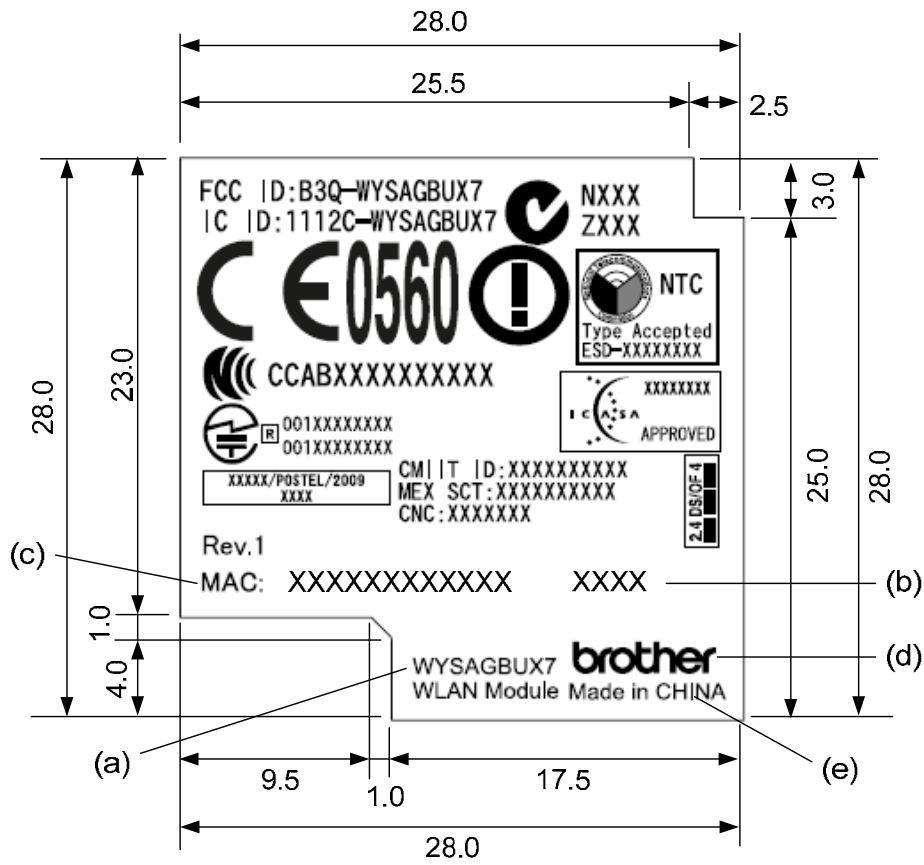

Label Information : WLAN Module WYSAGBUX7

Label Size

Unit: mm

- (a) Model Name: WYSAGBUX7
- (b) Lot Number
- (c) MAC Address
- (d) Brand Name (Manufacturer): brother
- (e) Country of Origin: CHINA

Material: PET / Label color: White

Outline of Module