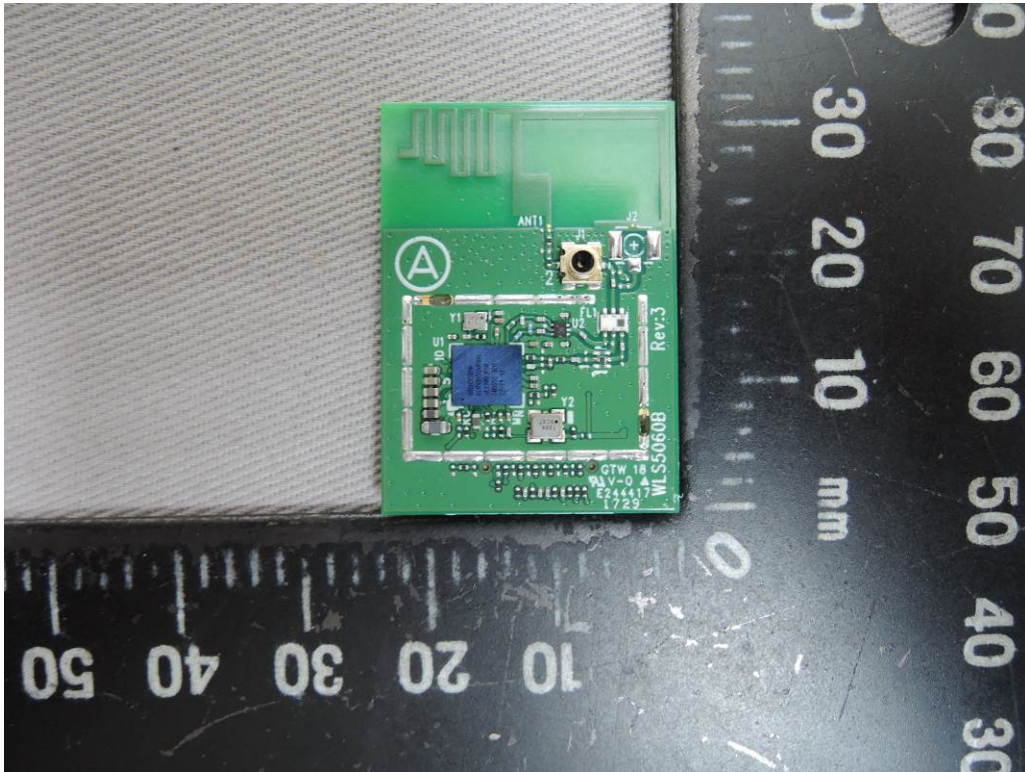

INTERNAL PHOTOGRAPHS OF EUT

Internal View of EUT

BT / WLAN Antenna

Unless otherwise stated the results shown in this test report refer only to the sample(s) tested and such sample(s) are retained for 90 days only.