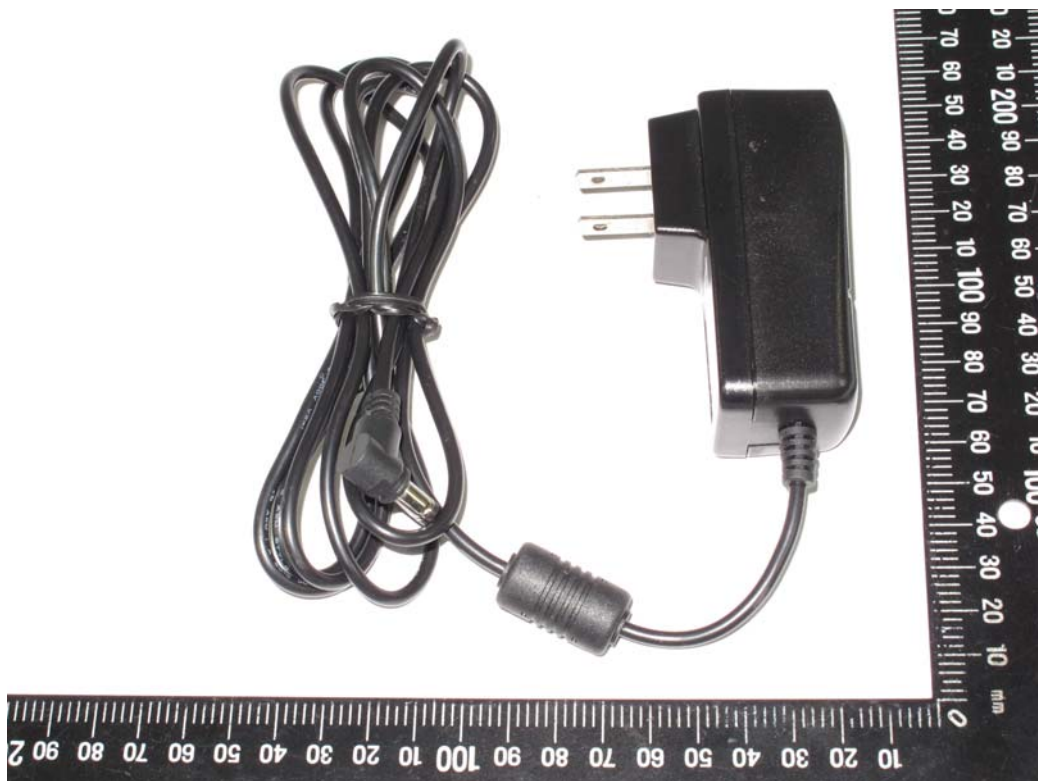

Attachment 2
External Photographs of EUT

Power Adaptor
CAP009092U

AU1121204n

Cable