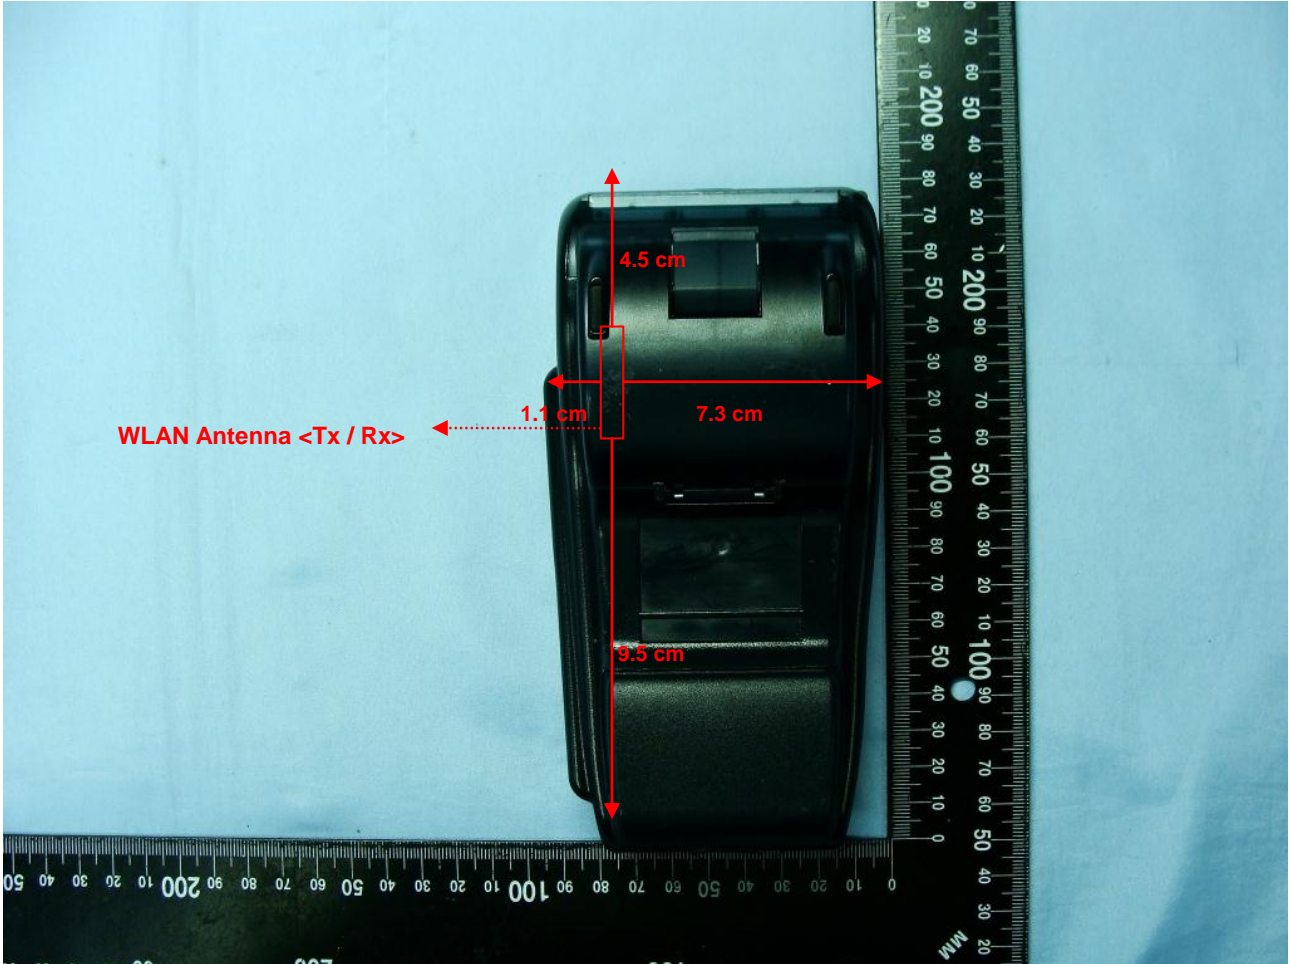

Appendix D. Test Setup Photos

Front of the DUT

Back of the DUT

Antenna Location :

Antenna location	Length	Width
WLAN Antenna <TX / RX>	3.6 cm	2.0 cm