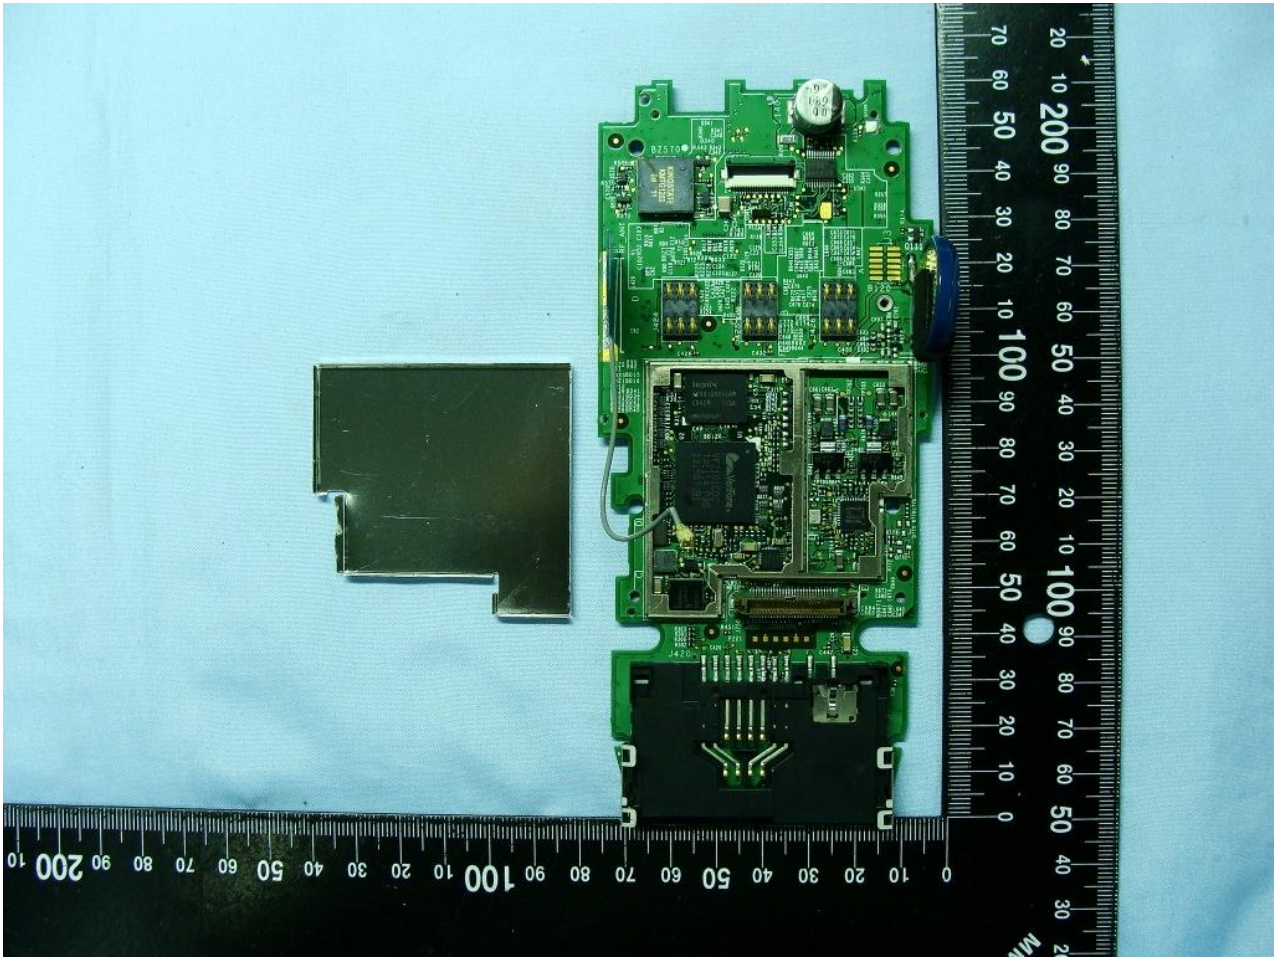

### 3. Internal Photograph of EUT

Brand Name: VeriFone / Model Name: VX680 WiFi

Brand Name: VeriFone / Model Name: VX680 WiFi

Brand Name: VeriFone / Model Name: VX680 WiFi

Brand Name: VeriFone / Model Name: VX680 WiFi

Brand Name: VeriFone / Model Name: VX680 WiFi

**WLAN Antenna**