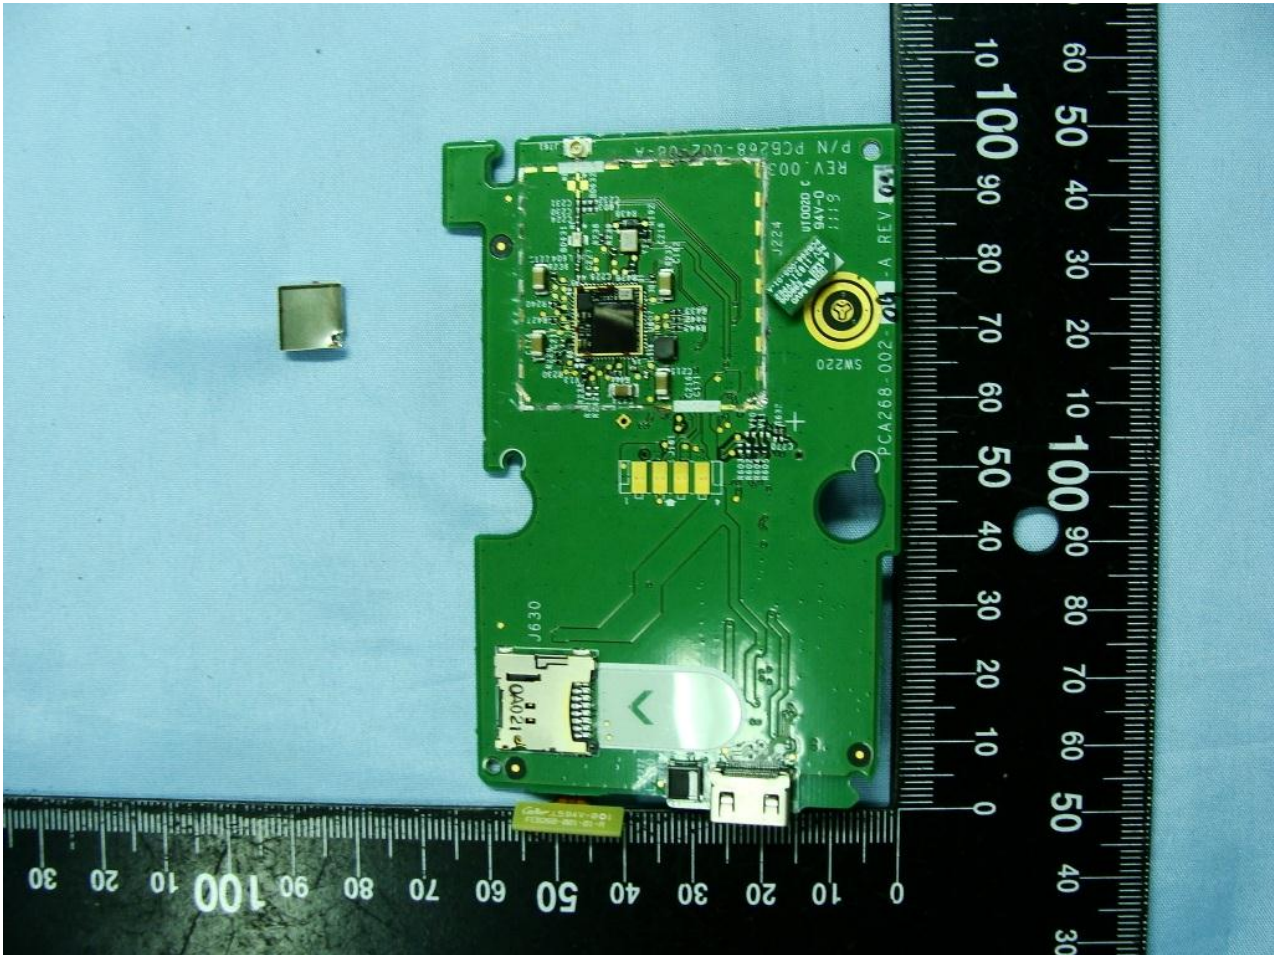

### 3. Internal Photograph of EUT

Brand Name: VeriFone / Model Name: VX680 WiFi

Brand Name: VeriFone / Model Name: VX680 WiFi

Brand Name: VeriFone / Model Name: VX680 WiFi

Brand Name: VeriFone / Model Name: VX680 WiFi

Brand Name: VeriFone / Model Name: VX680 WiFi

**WLAN Antenna**