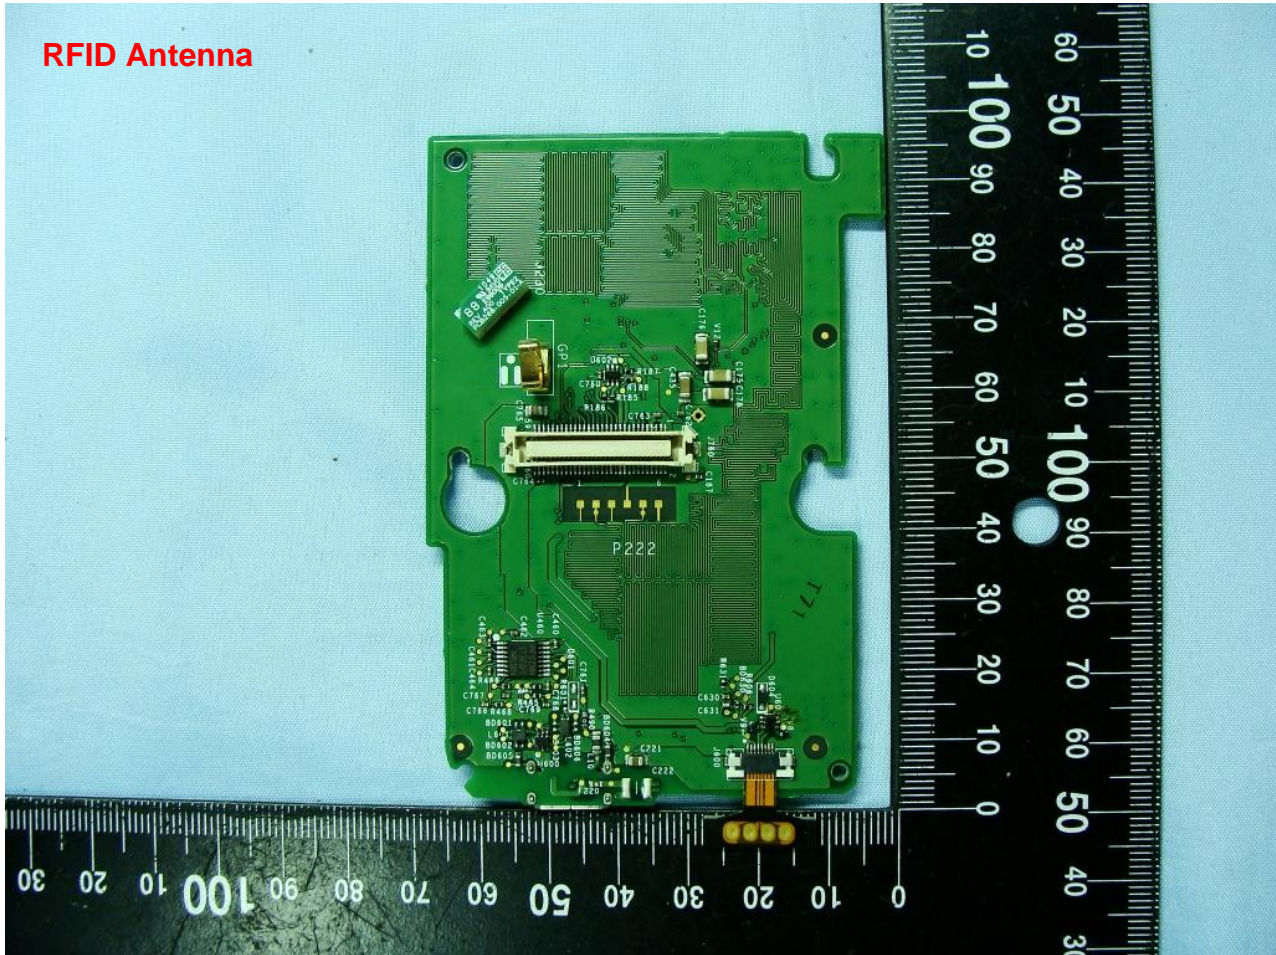

### 3. Internal Photograph of EUT

Brand Name: VeriFone / Model Name: VX680 WiFi

Brand Name: VeriFone / Model Name: VX680 WiFi

Brand Name: VeriFone / Model Name: VX680 WiFi

Brand Name: VeriFone / Model Name: VX680 WiFi

Brand Name: VeriFone / Model Name: VX680 WiFi

**WLAN Antenna**