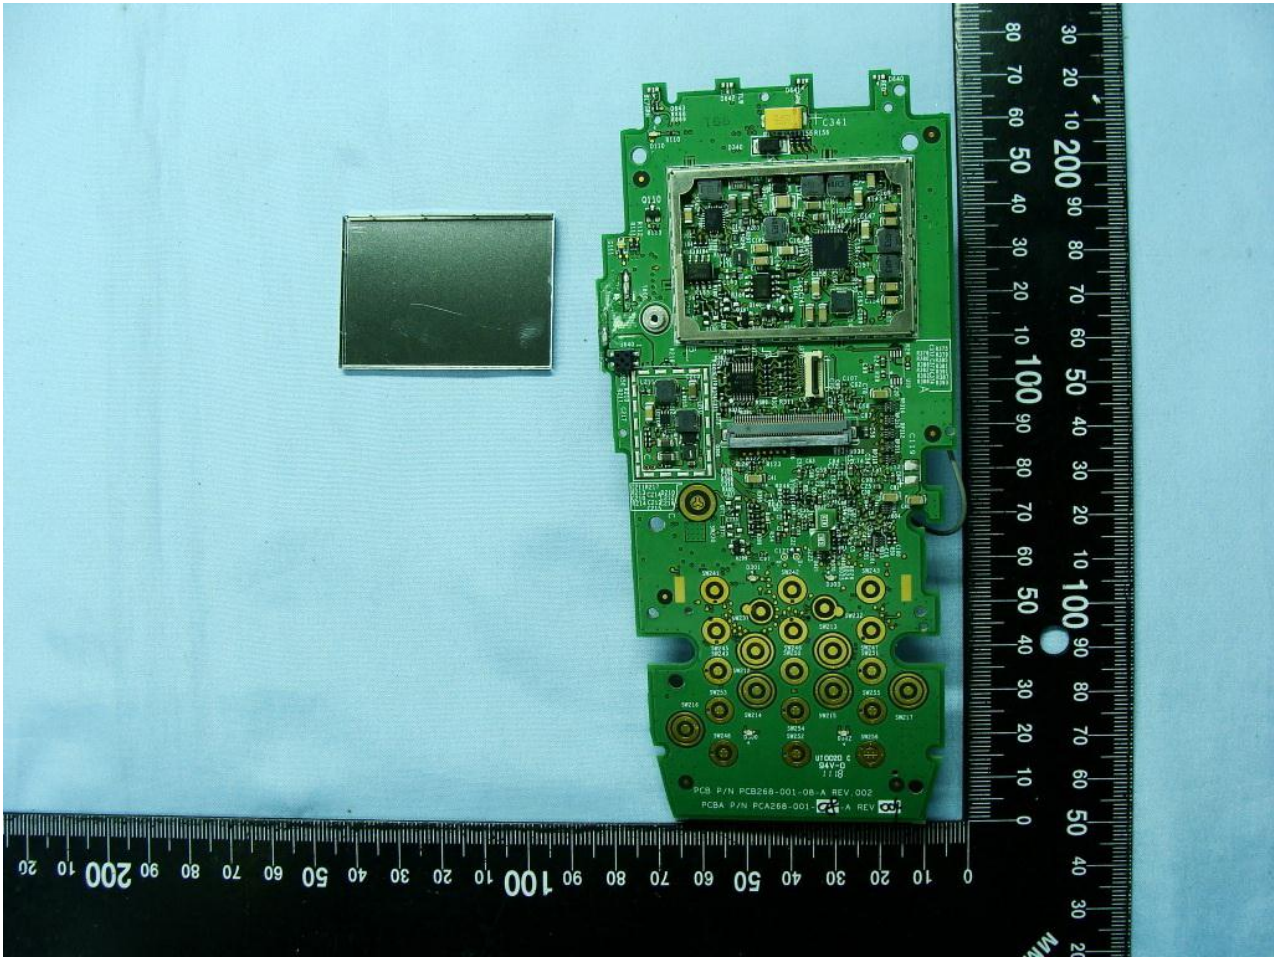

### 3. Internal Photograph of EUT

Brand Name: VeriFone / Model Name: VX680 WiFi

Brand Name: VeriFone / Model Name: VX680 WiFi

Brand Name: VeriFone / Model Name: VX680 WiFi

Brand Name: VeriFone / Model Name: VX680 WiFi

Brand Name: VeriFone / Model Name: VX680 WiFi

**WLAN Antenna**