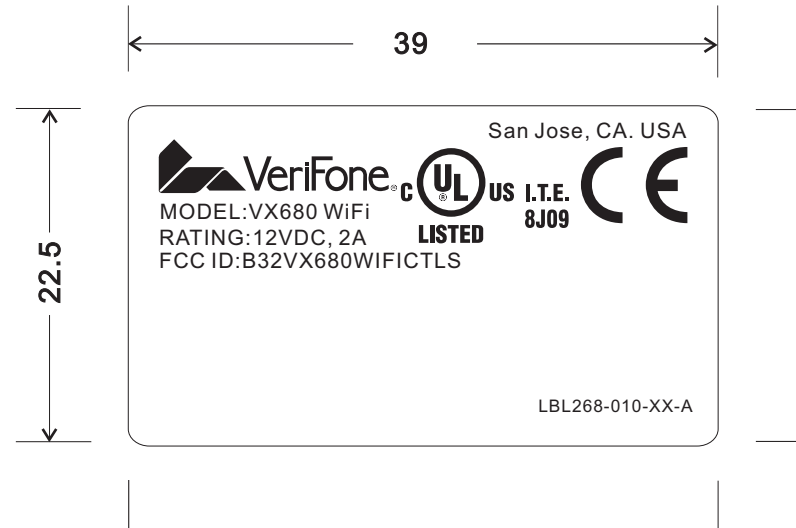

Actual Size 100%

Notes:

- 1.BACKGROUND COLOR: WHITE.
TEXT AND LOGO COLOR: BLACK

THIS DOCUMENT IS THE PROPERTY OF VERIFONE, AND CONTAINS VERIFONE'S CONFIDENTIAL AND PROPRIETARY INFORMATION IN CONSIDERATION OF VERIFONE'S DISCLOSURE OF THIS DOCUMENT TO YOU, YOU AGREE THAT NEITHER IT, NOR THE INFORMATION CONTAINED THEREIN SHALL BE DISCLOSED TO OTHERS OR DUPLICATED IN WHOLE OR IN PART OR USED FOR ANY PURPOSES OTHER THAN AS AGREED TO BY VERIFONE, WITHOUT EXPRESS WRITTEN CONSENT OF VERIFONE.

THIS ARTWORK IS THE PROPERTY OF VERIFONE. HANDLE WITH CARE AND RETURN TO VERIFONE VERY SOON AFTER USE.

SIGNATURES		DATE	TITLE		REVISIONS			
UNLESS OTHERWISE SPECIFIED, DIMENSIONS ARE IN MILLIMETERS.			ARTWORK,		REV.	DESCRIPTION	DATE	APPROVED
DWN.	VICTORIA_L1	14/JUL/11	LABEL VX680 GPRS PROD ID DEVELOPING		xxx	ECO# CXXXXX	14-JUL-11	BOBBY_S1
ENG.	BOBBY_S1	14/JUL/11	SIZE	DWG.NO.				
CHK.			A4	LBL268-010-XX-AW	REV.			
					XXX			
			SCALE: 2X	SHEET 1 OF 1				